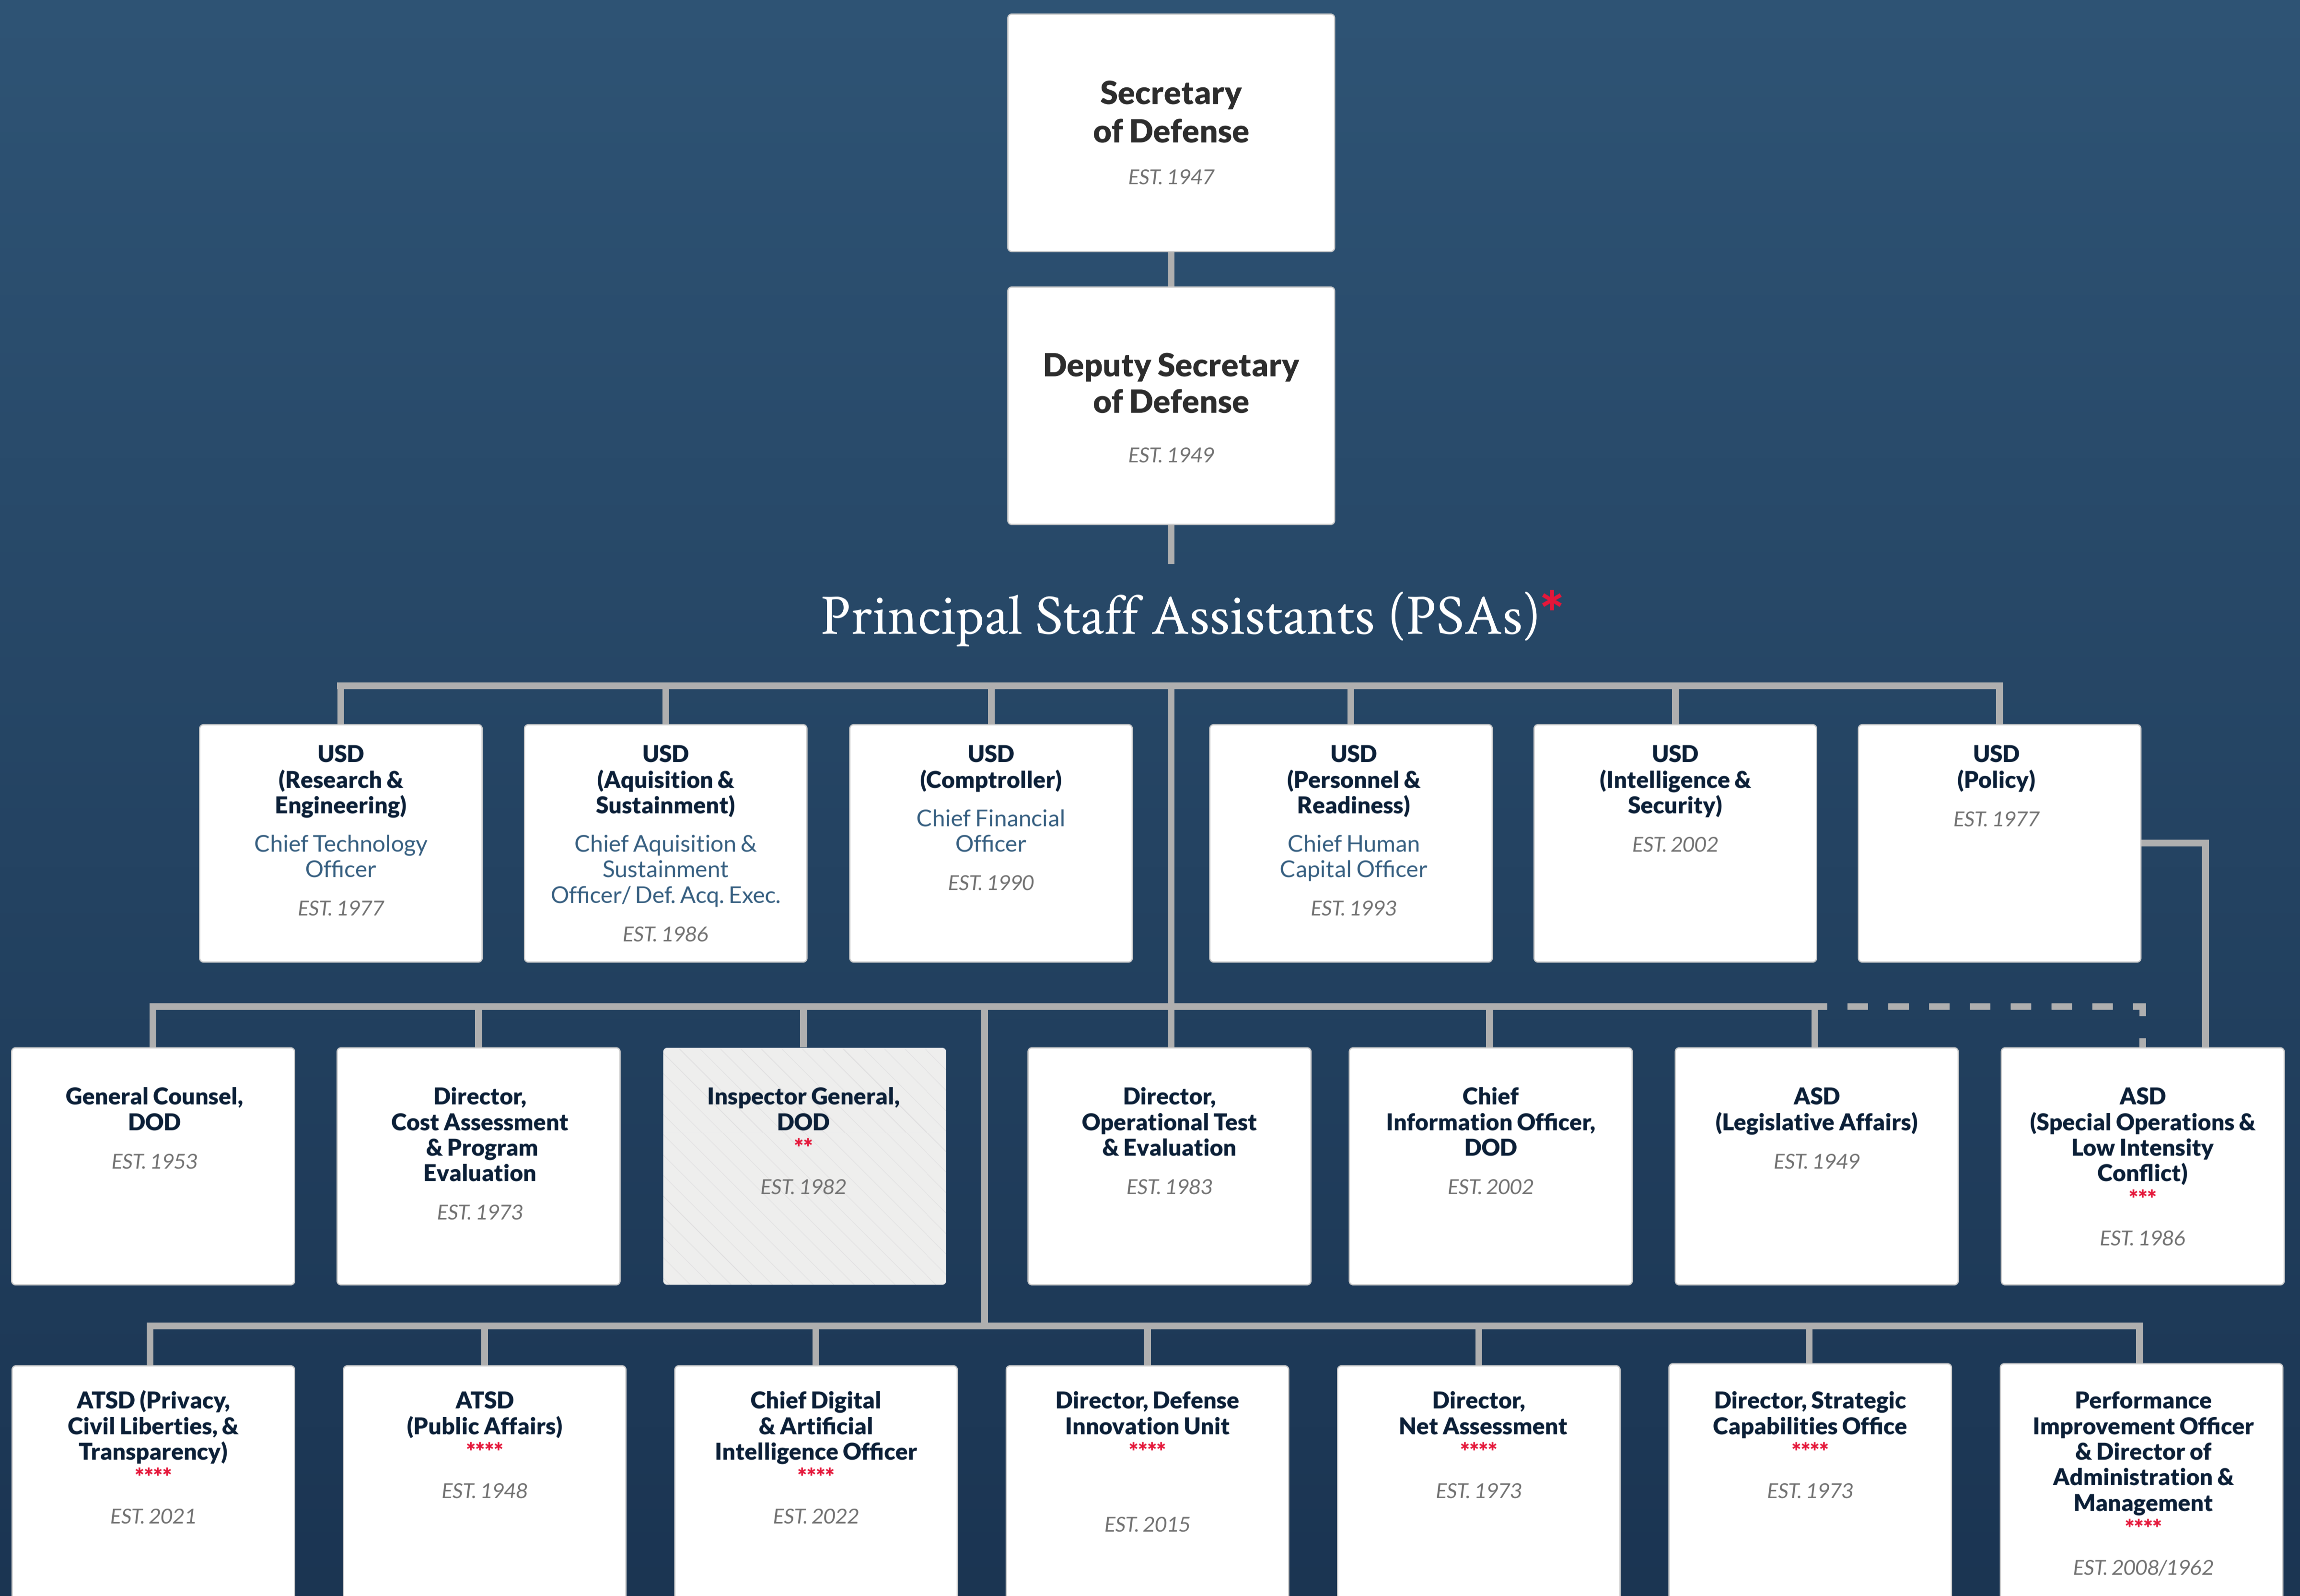

# Office of Secretary of Defense Organizational Structure

\* Dates reflect the establishment of positions with roles that were essentially the same as they are today (even though the positions may have previously been non-PAS).

\*\* Although the IG DOD is statutorily part of OSD and, for most purposes, is under the general supervision of the SD, the Office of the IG DOD (OIG) functions as an independent and objective unit of the DOD.