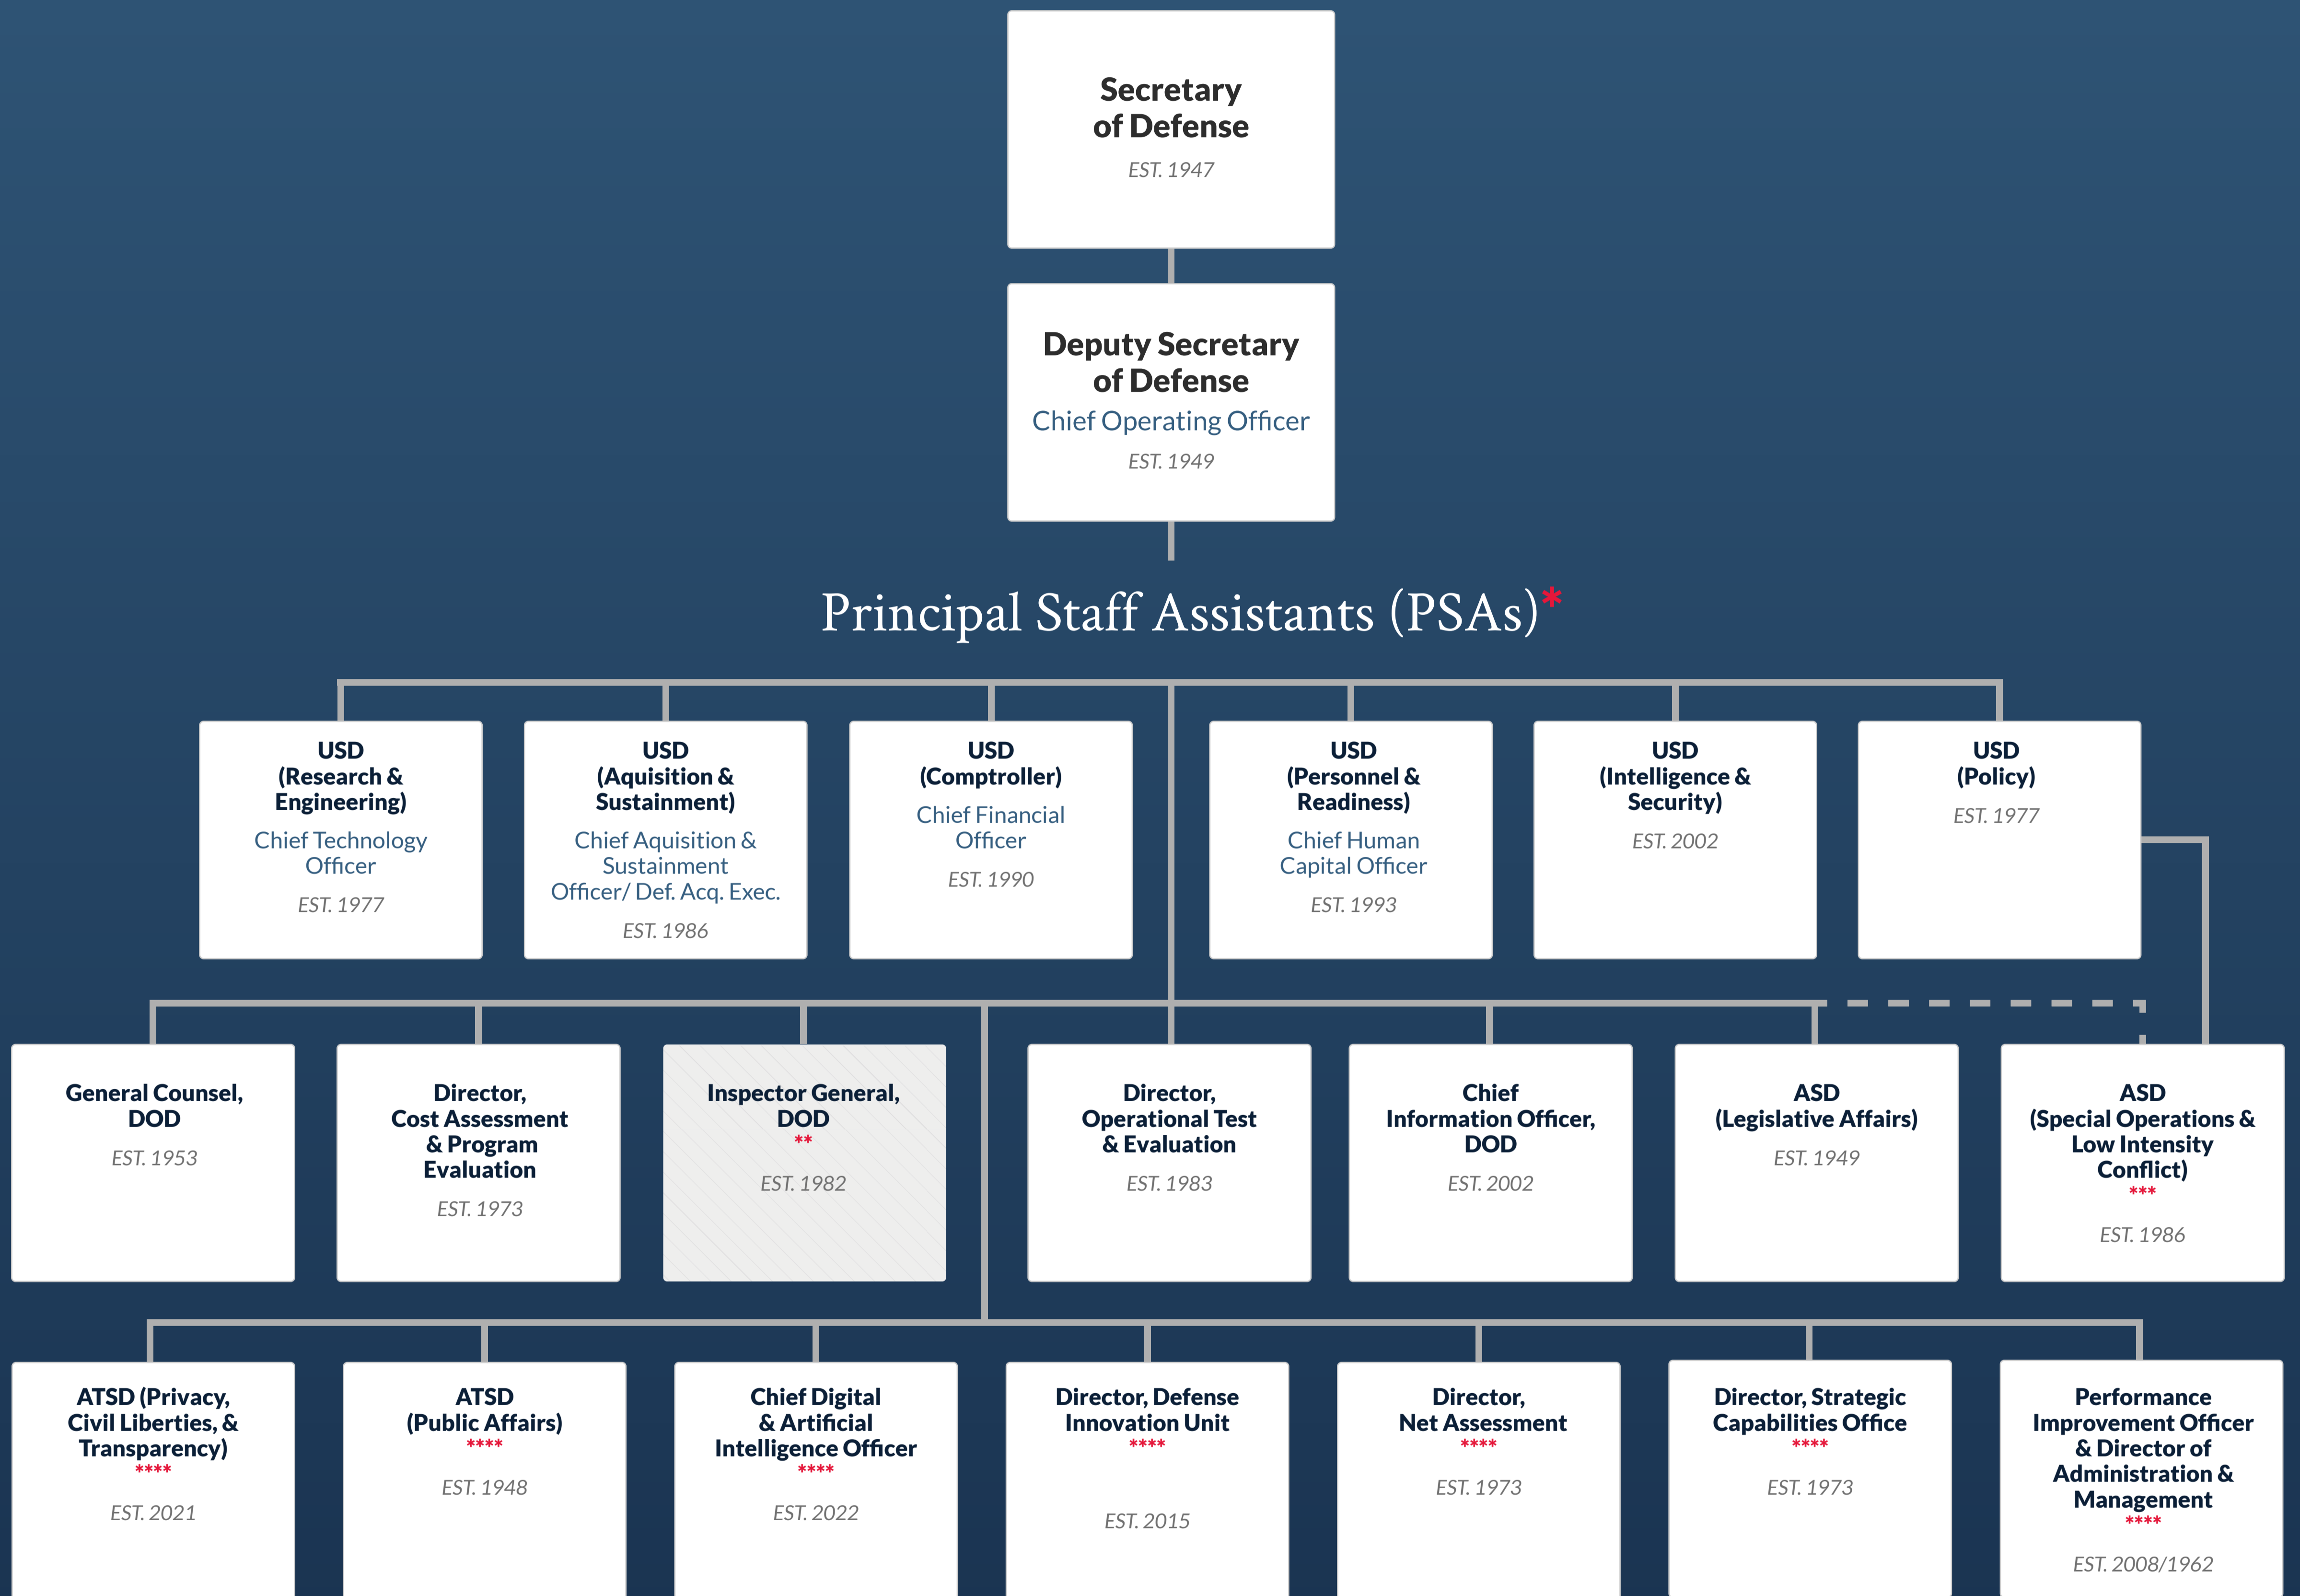

Office of Secretary of Defense Organizational Structure

* Dates reflect the establishment of positions with roles that were essentially the same as they are today (even though the positions may have previously been non-PAS).

** Although the IG DOD is statutorily part of OSD and, for most purposes, is under the general supervision of the SD, the Office of the IG DOD (OIG) functions as an independent and objective unit of the DOD.

*** The ASD(SOL/C) is under the USD(P) but is in the administrative chain of command over CDRUSSOCOM and reports directly to the SD for those specific matters.

**** All positions shown are Presidentially Appointed, Senate-Confirmed (PAS) except those with **** which are Senior Executive Service (SES) positions.