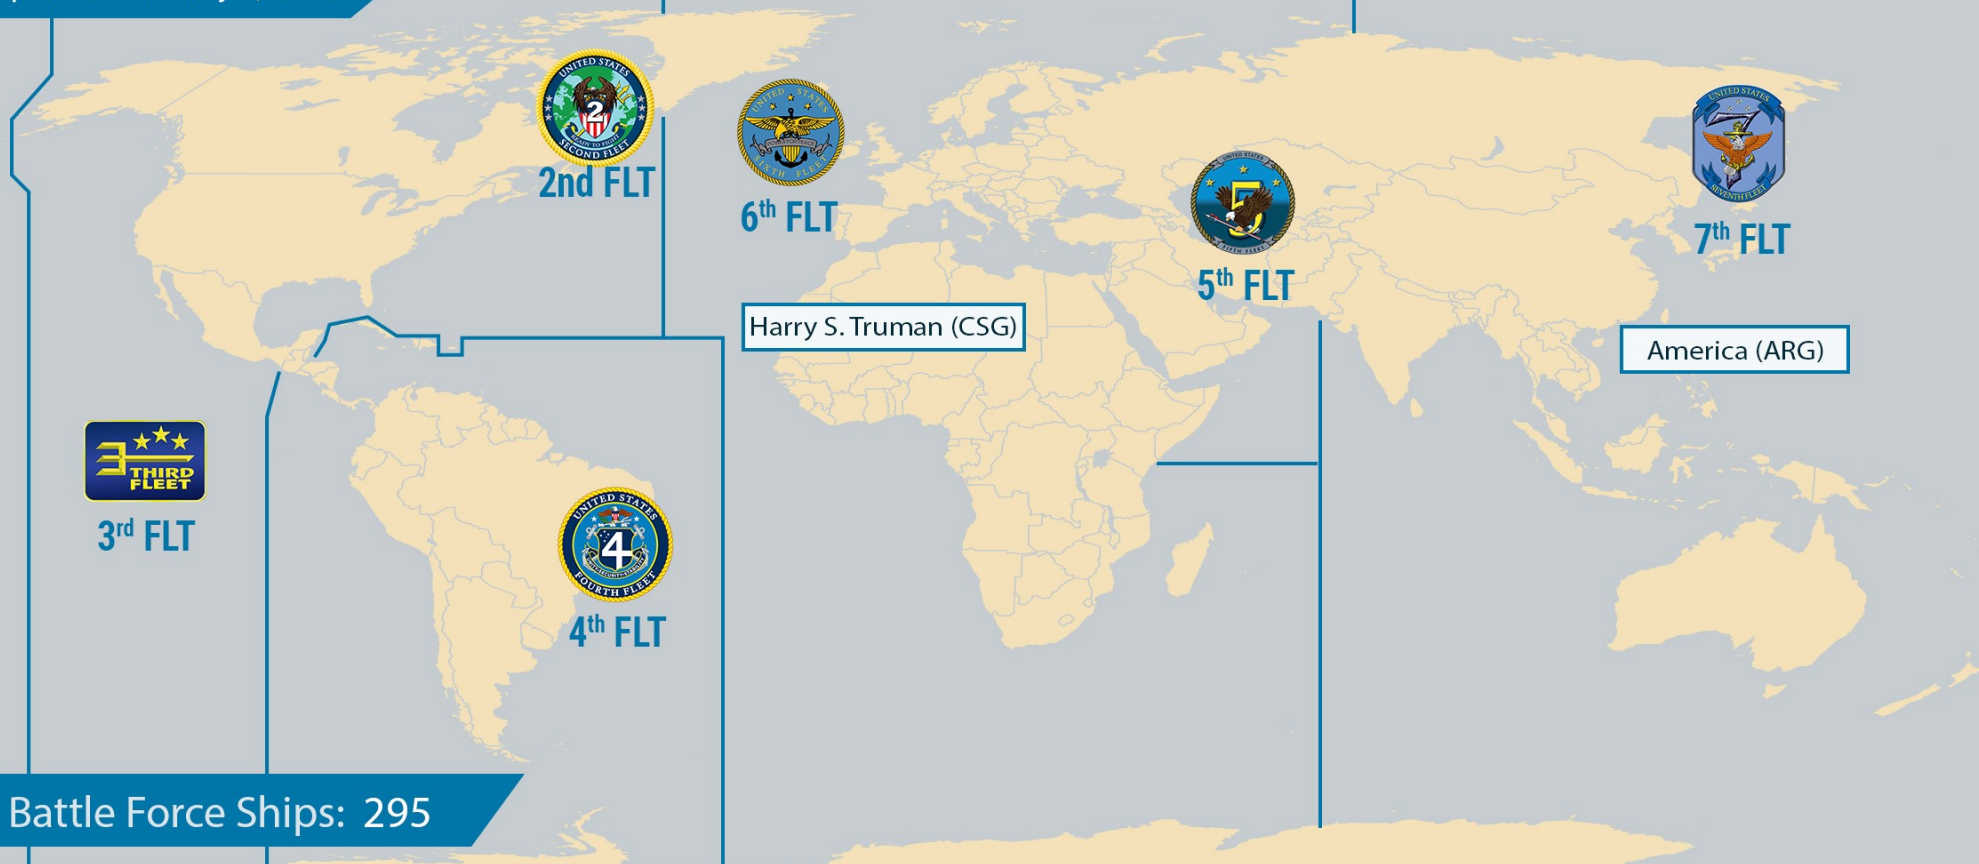

# NAVY TODAY: CARRIERS & LARGE AMPHIBS

Updated: February 3, 2025

Battle Force Ships: 295

Ships Underway: 34 Deployed, 25 Non-Deployed, 59 Total (20%)

Personnel Forward Deployed by Fleet				
<u>4<sup>th</sup> FLT</u>	<u>5<sup>th</sup> FLT</u>	<u>6<sup>th</sup> FLT</u>	<u>7<sup>th</sup> FLT</u>	<u>Total</u>
200	10,000	10,000	23,500	44,050