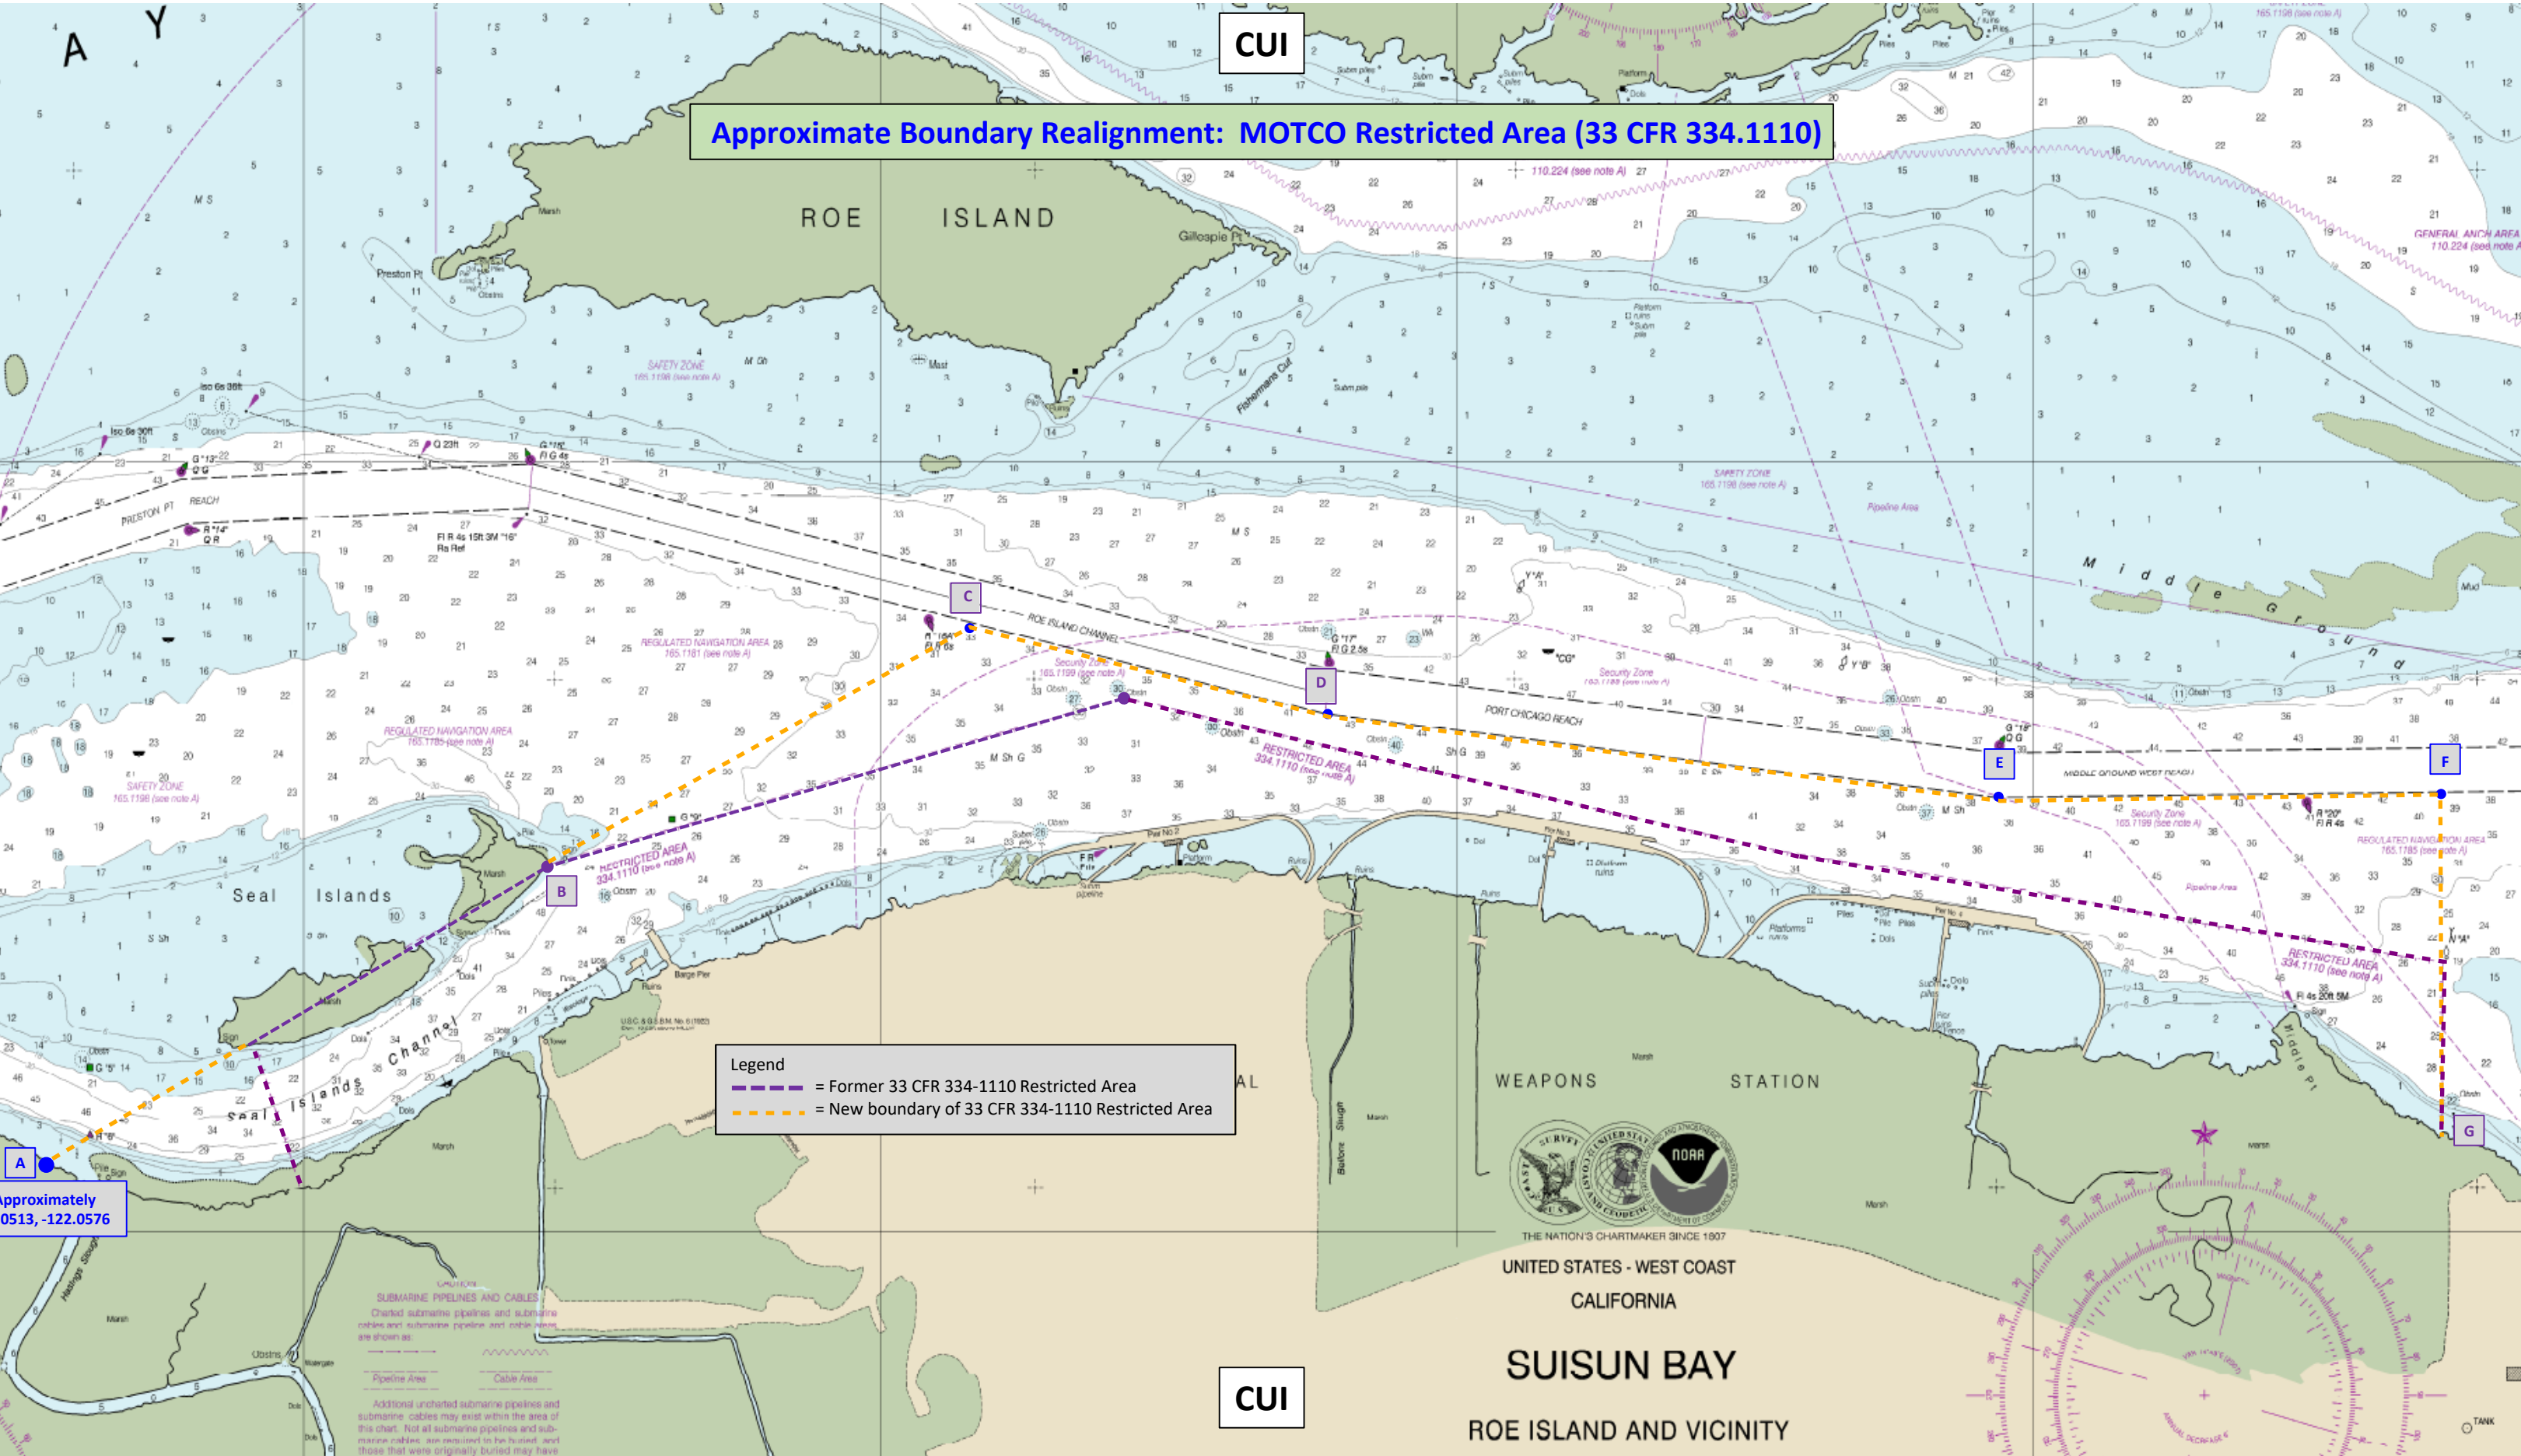

CUI

Approximate Boundary Realignment: MOTCO Restricted Area (33 CFR 334.1110)

Approximately
38.0513, -122.0576

Legend

- - - - - = Former 33 CFR 334-1110 Restricted Area
- - - - - = New boundary of 33 CFR 334-1110 Restricted Area

CUI

UNITED STATES - WEST COAST
CALIFORNIA

SUISUN BAY

ROE ISLAND AND VICINITY