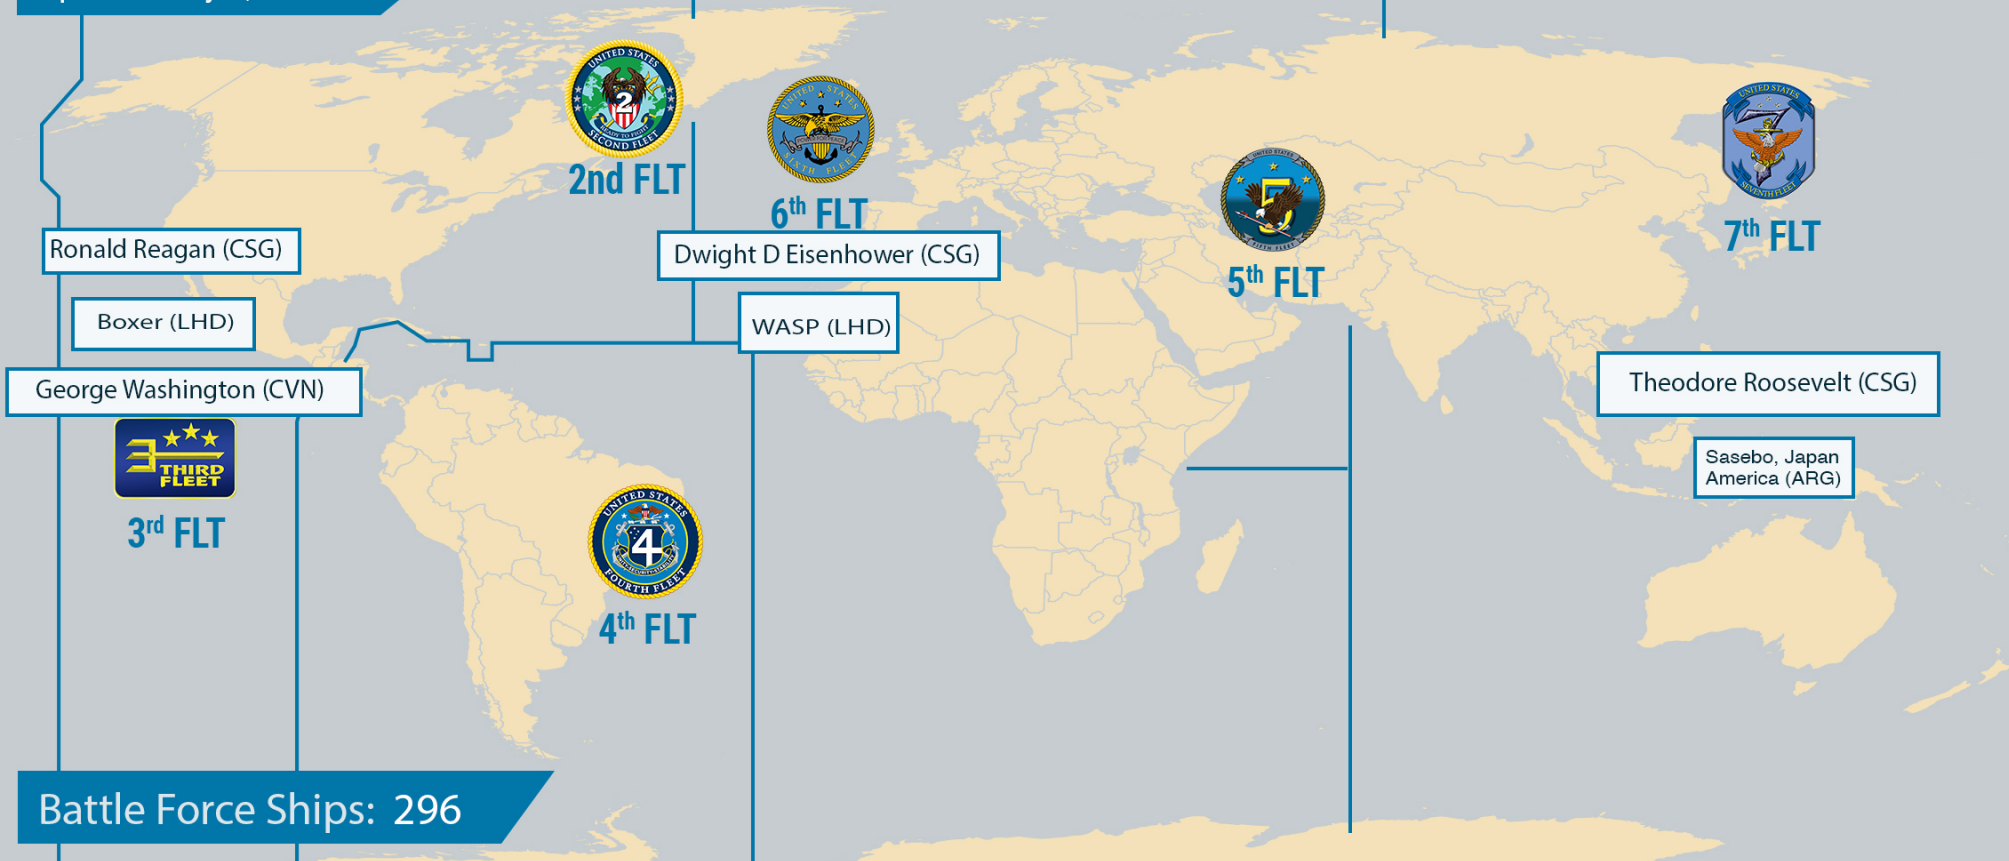

NAVY TODAY: CARRIERS & LARGE AMPHIBS

Updated: July 8, 2024

Battle Force Ships: 296

Ships Underway: 53 Deployed, 13 Local Operations, 66 Total (22%)

Personnel Forward Deployed by Fleet:

4th FLT
500

5th FLT
6,500