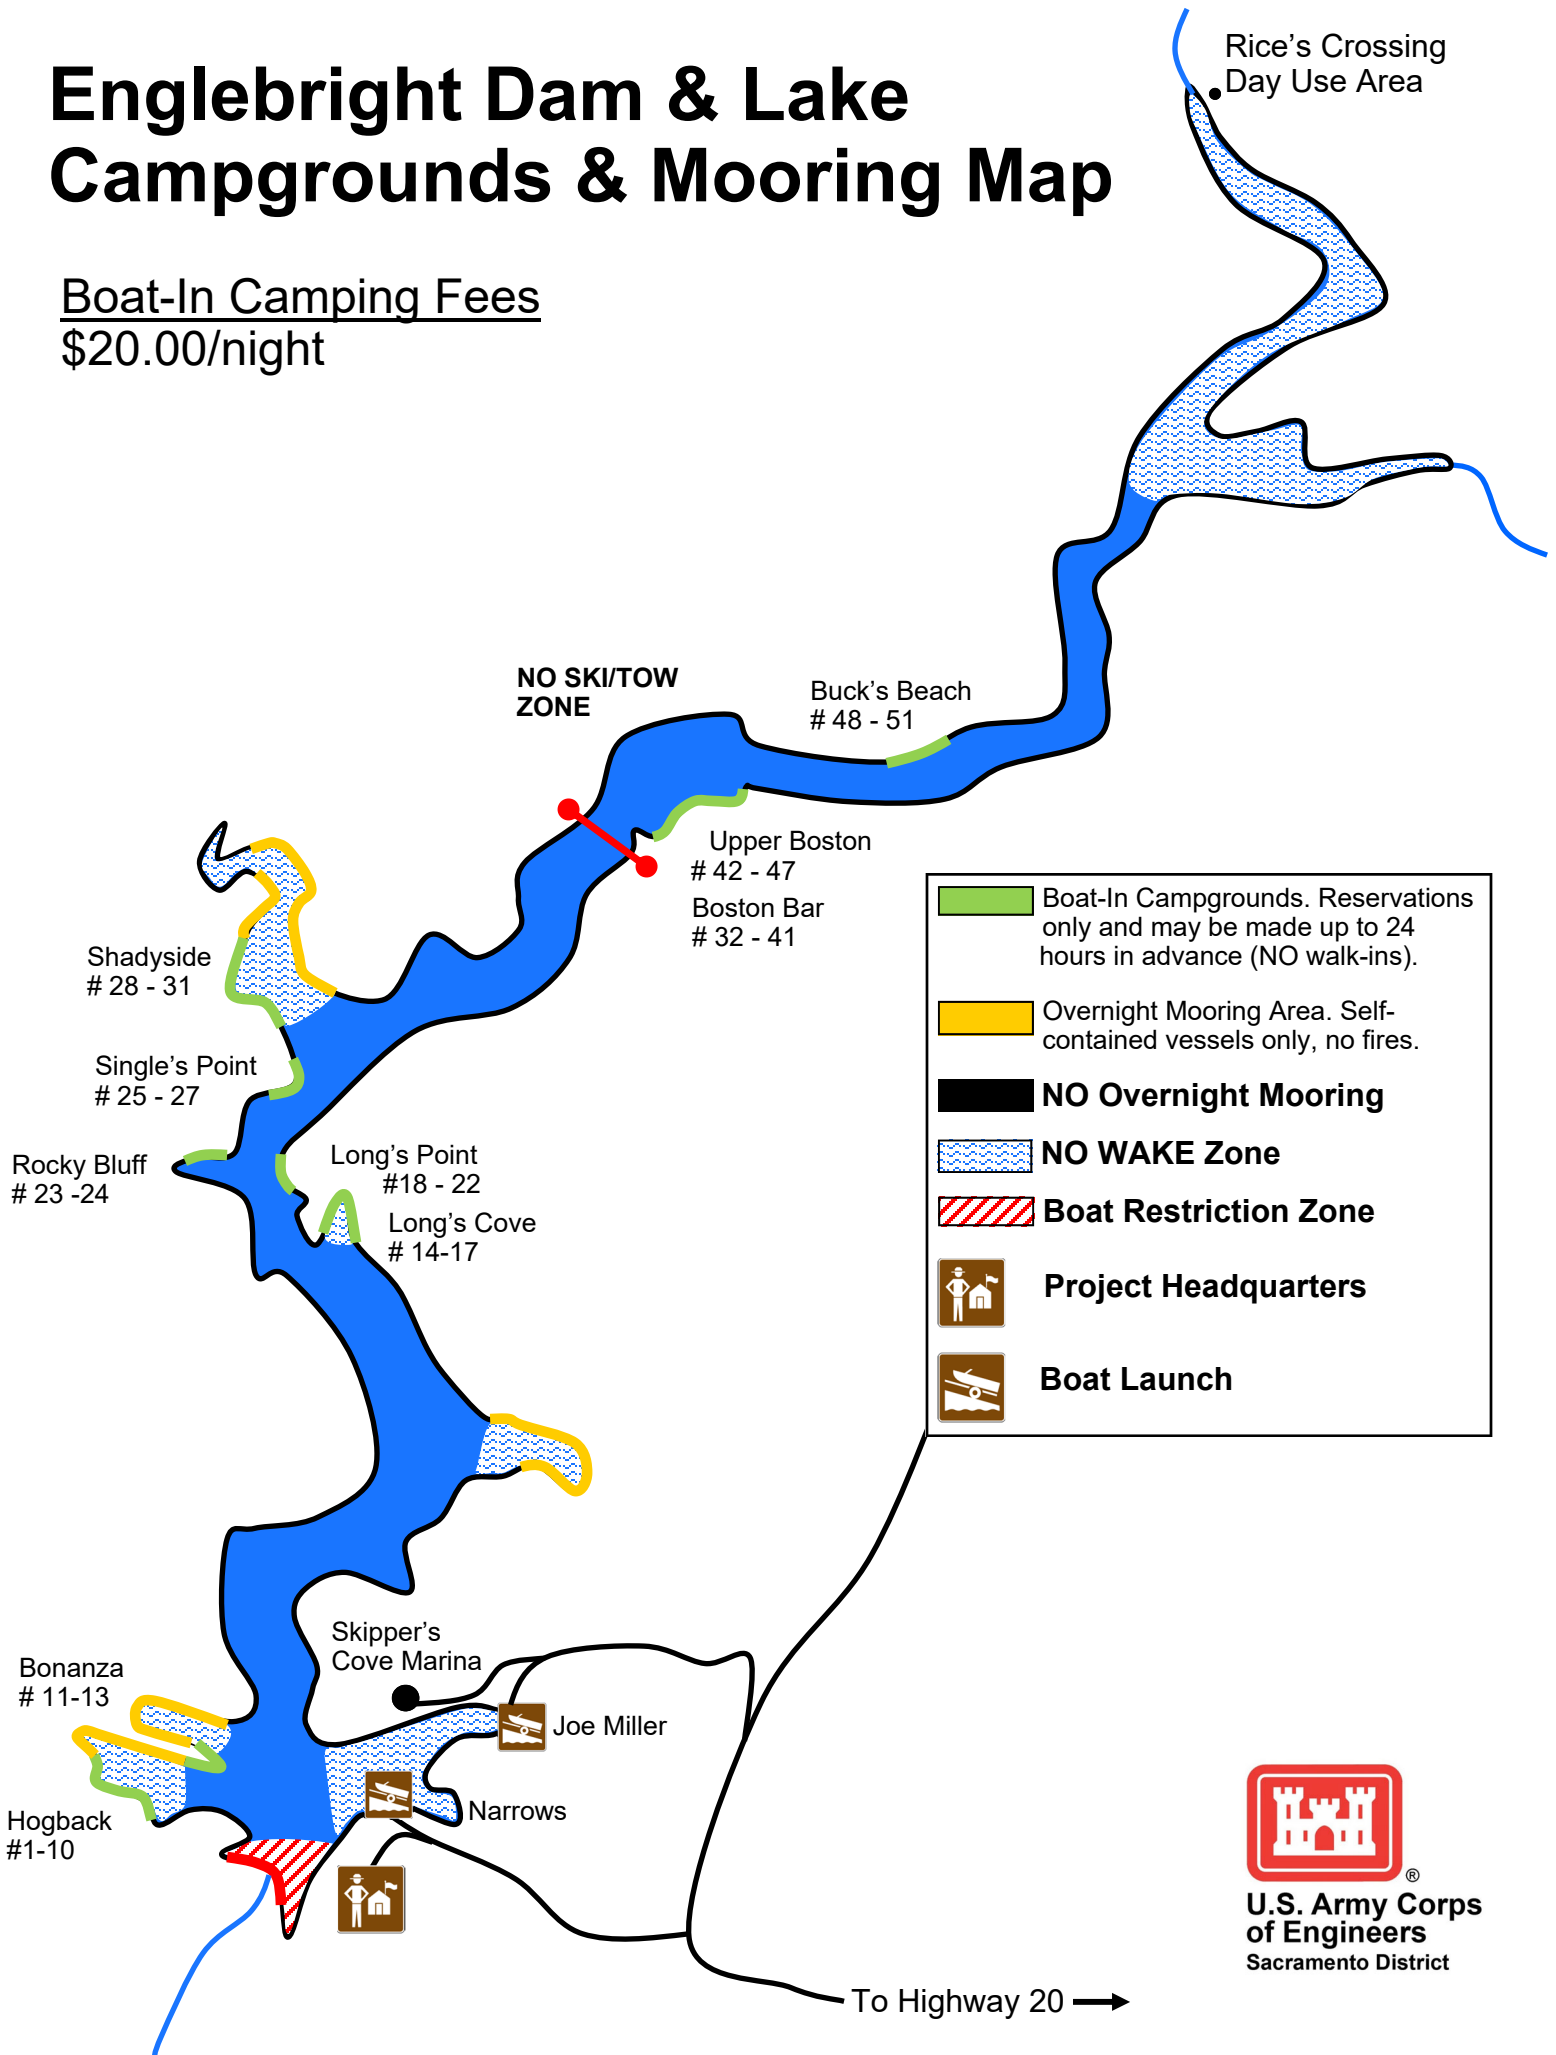

Englebright Dam & Lake Campgrounds & Mooring Map

Boat-In Camping Fees
\$20.00/night

| | |
|--|---|
| | Boat-In Campgrounds. Reservations only and may be made up to 24 hours in advance (NO walk-ins). |
| | Overnight Mooring Area. Self-contained vessels only, no fires. |
| | NO Overnight Mooring |
| | NO WAKE Zone |
| | Boat Restriction Zone |
| | Project Headquarters |
| | Boat Launch |