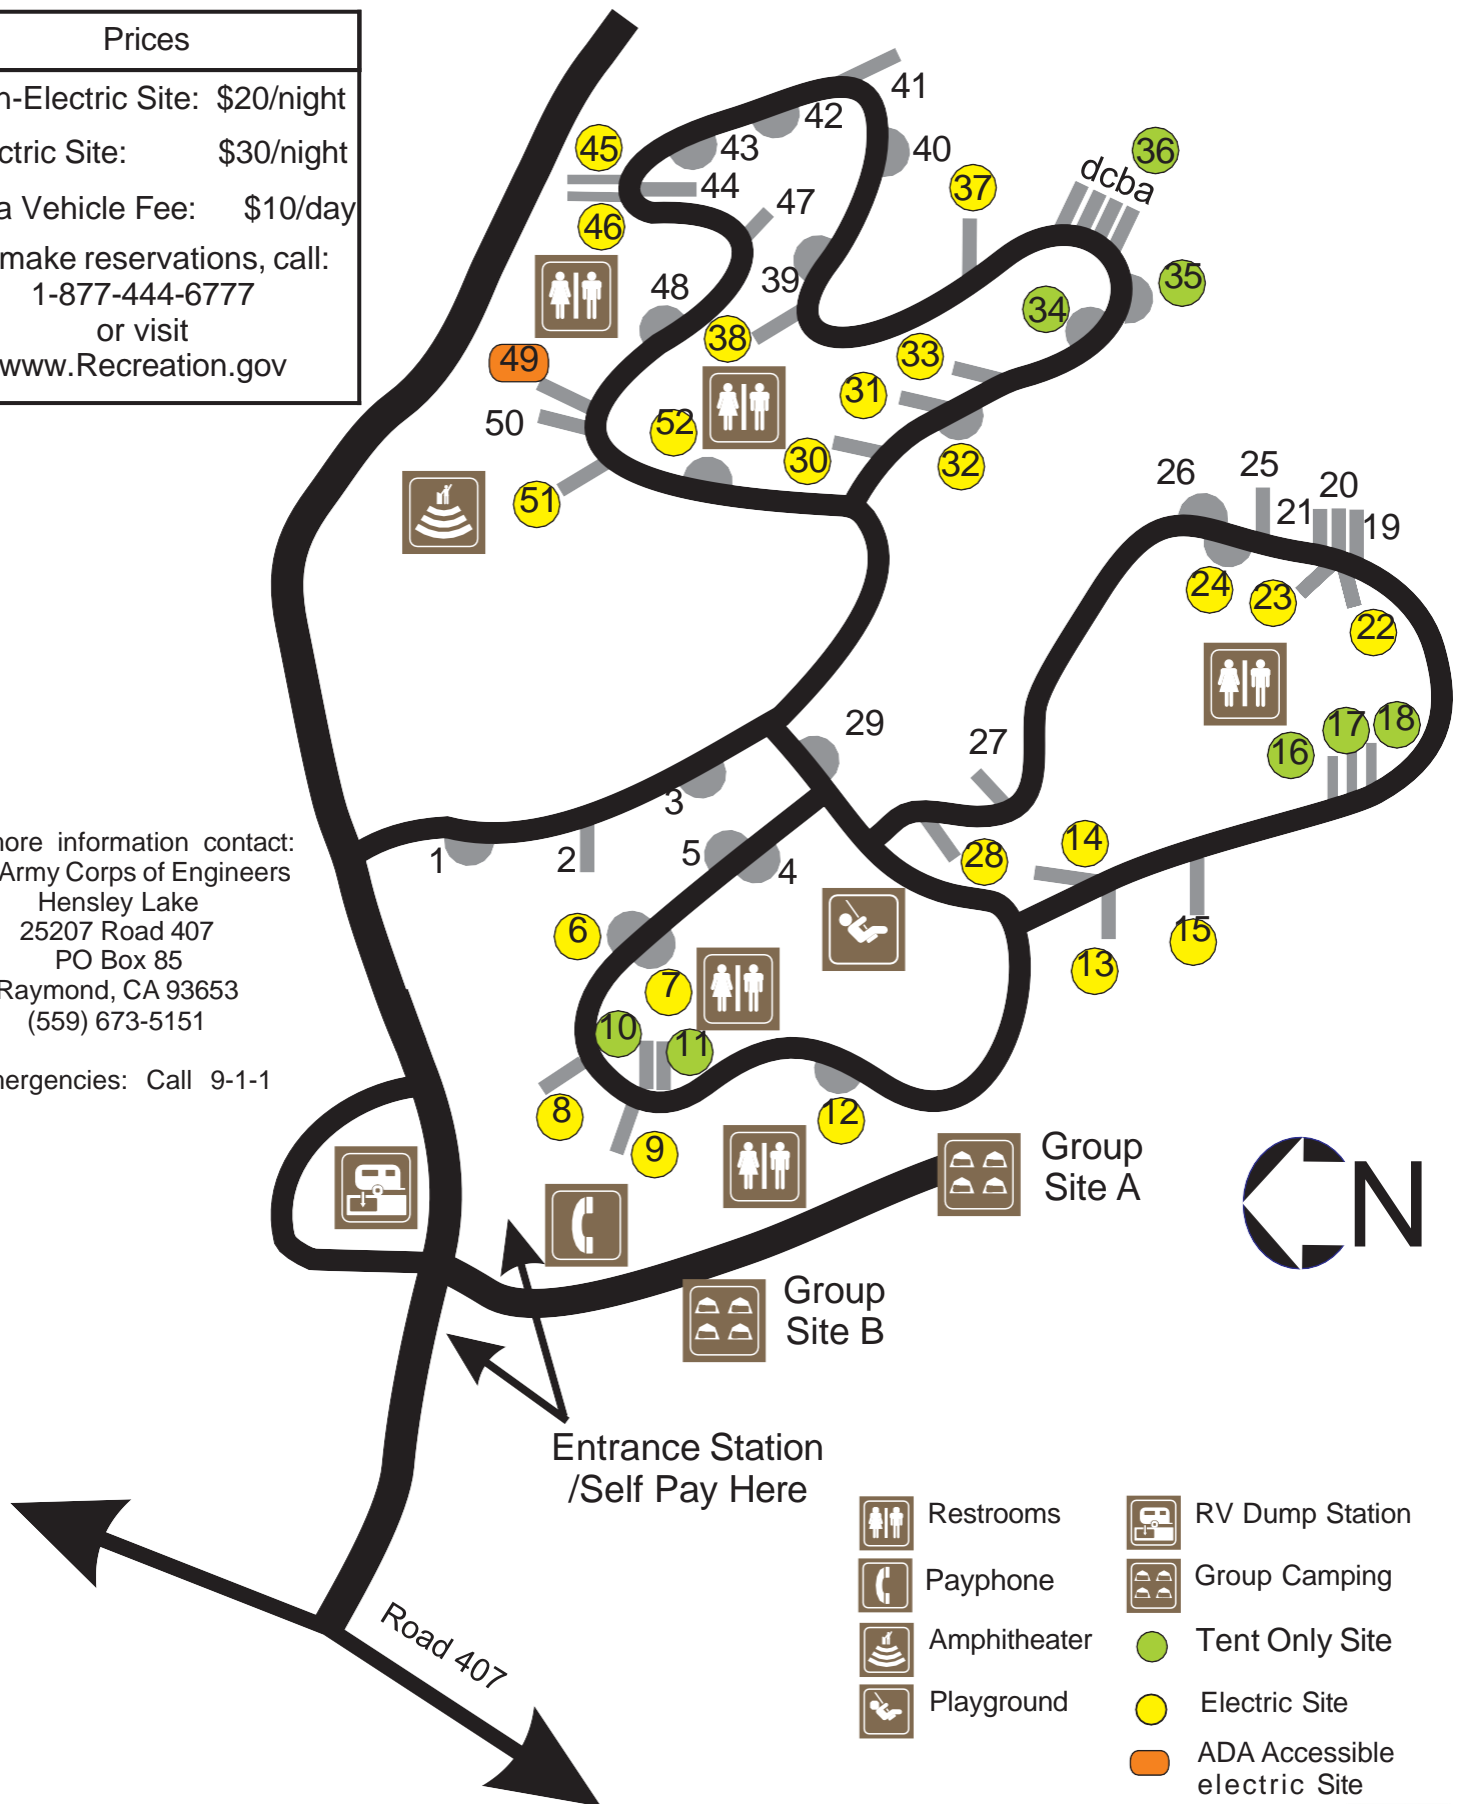

HENSLEY LAKE

Hidden View Campground

Prices

Non-Electric Site: \$20/night
 Electric Site: \$30/night
 Extra Vehicle Fee: \$10/day
 To make reservations, call:
 1-877-444-6777
 or visit
www.Recreation.gov

For more information contact:
 U.S. Army Corps of Engineers
 Hensley Lake
 25207 Road 407
 PO Box 85
 Raymond, CA 93653
 (559) 673-5151

Emergencies: Call 9-1-1

- | | | | |
|--|--------------|--|------------------------------|
| | Restrooms | | RV Dump Station |
| | Payphone | | Group Camping |
| | Amphitheater | | Tent Only Site |
| | Playground | | Electric Site |
| | | | ADA Accessible electric Site |