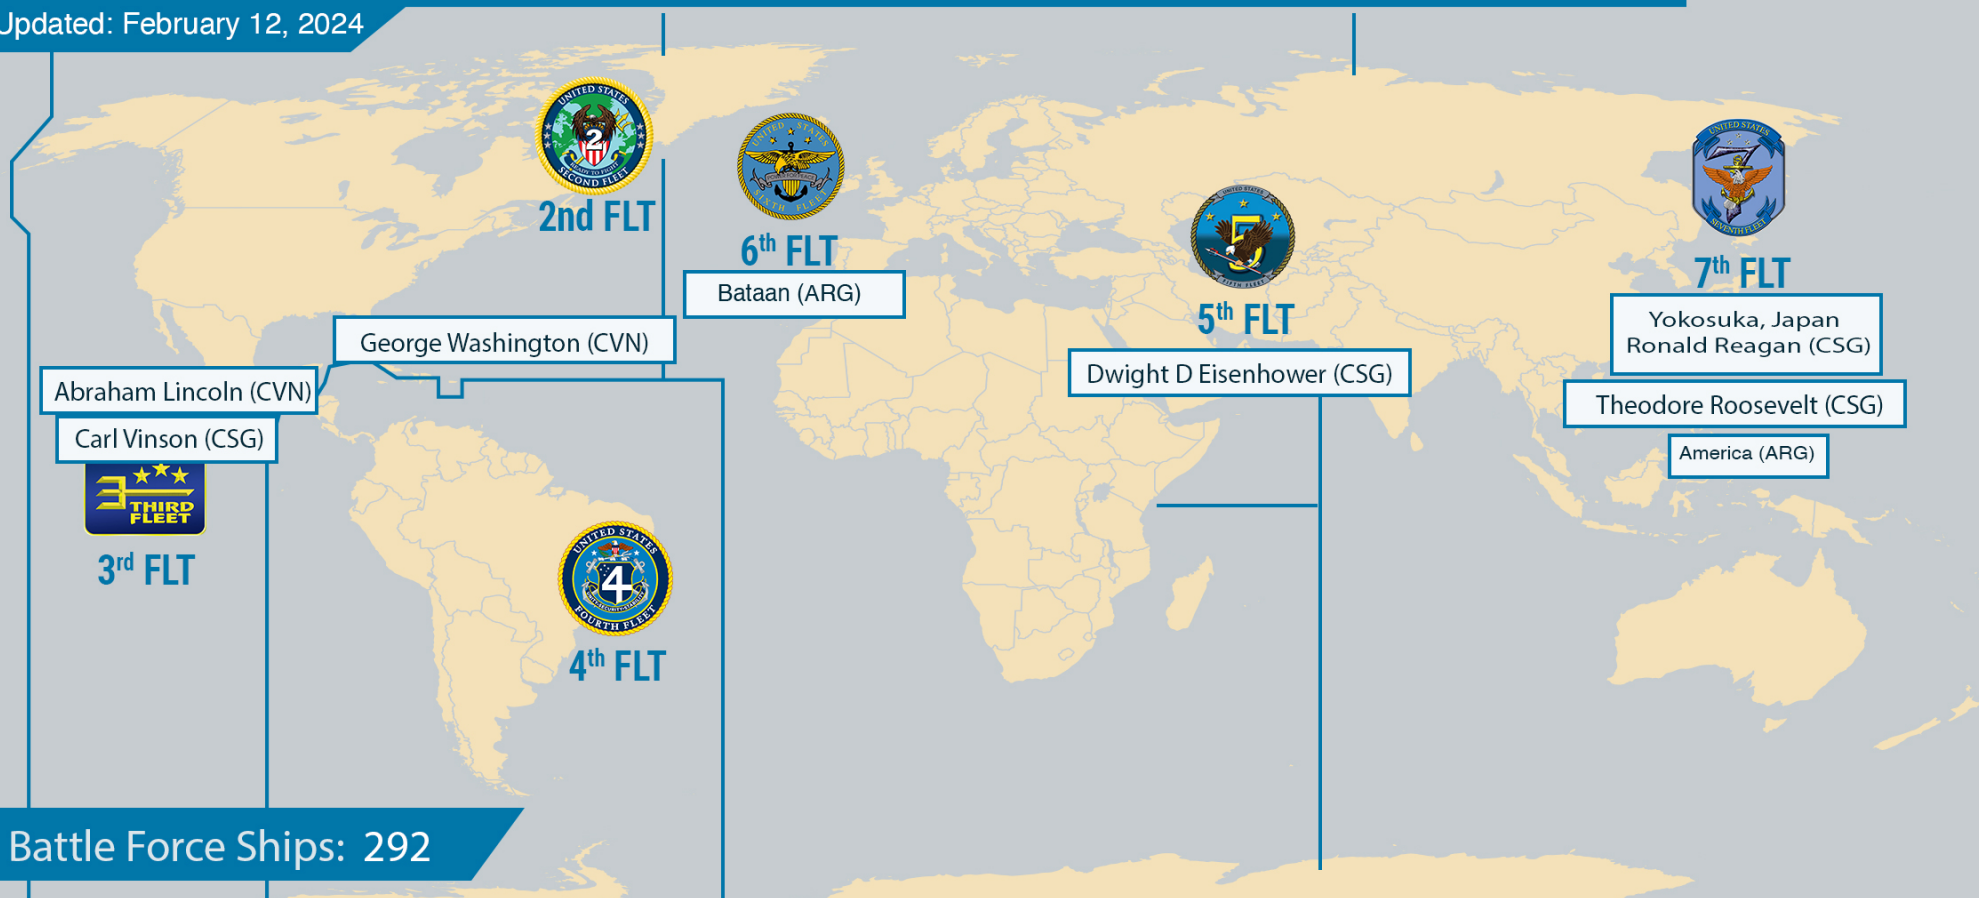

NAVY TODAY: CARRIERS & LARGE AMPHIBS

Updated: February 12, 2024

Battle Force Ships: 292

Ships Underway: 39 Deployed, 28 Local Operations, 67 Total (23%)

Personnel Forward Deployed by Fleet:				
<u>4th FLT</u>	<u>5th FLT</u>	<u>6th FLT</u>	<u>7th FLT</u>	<u>Total</u>
400	9,700	11,600	19,500	51,500