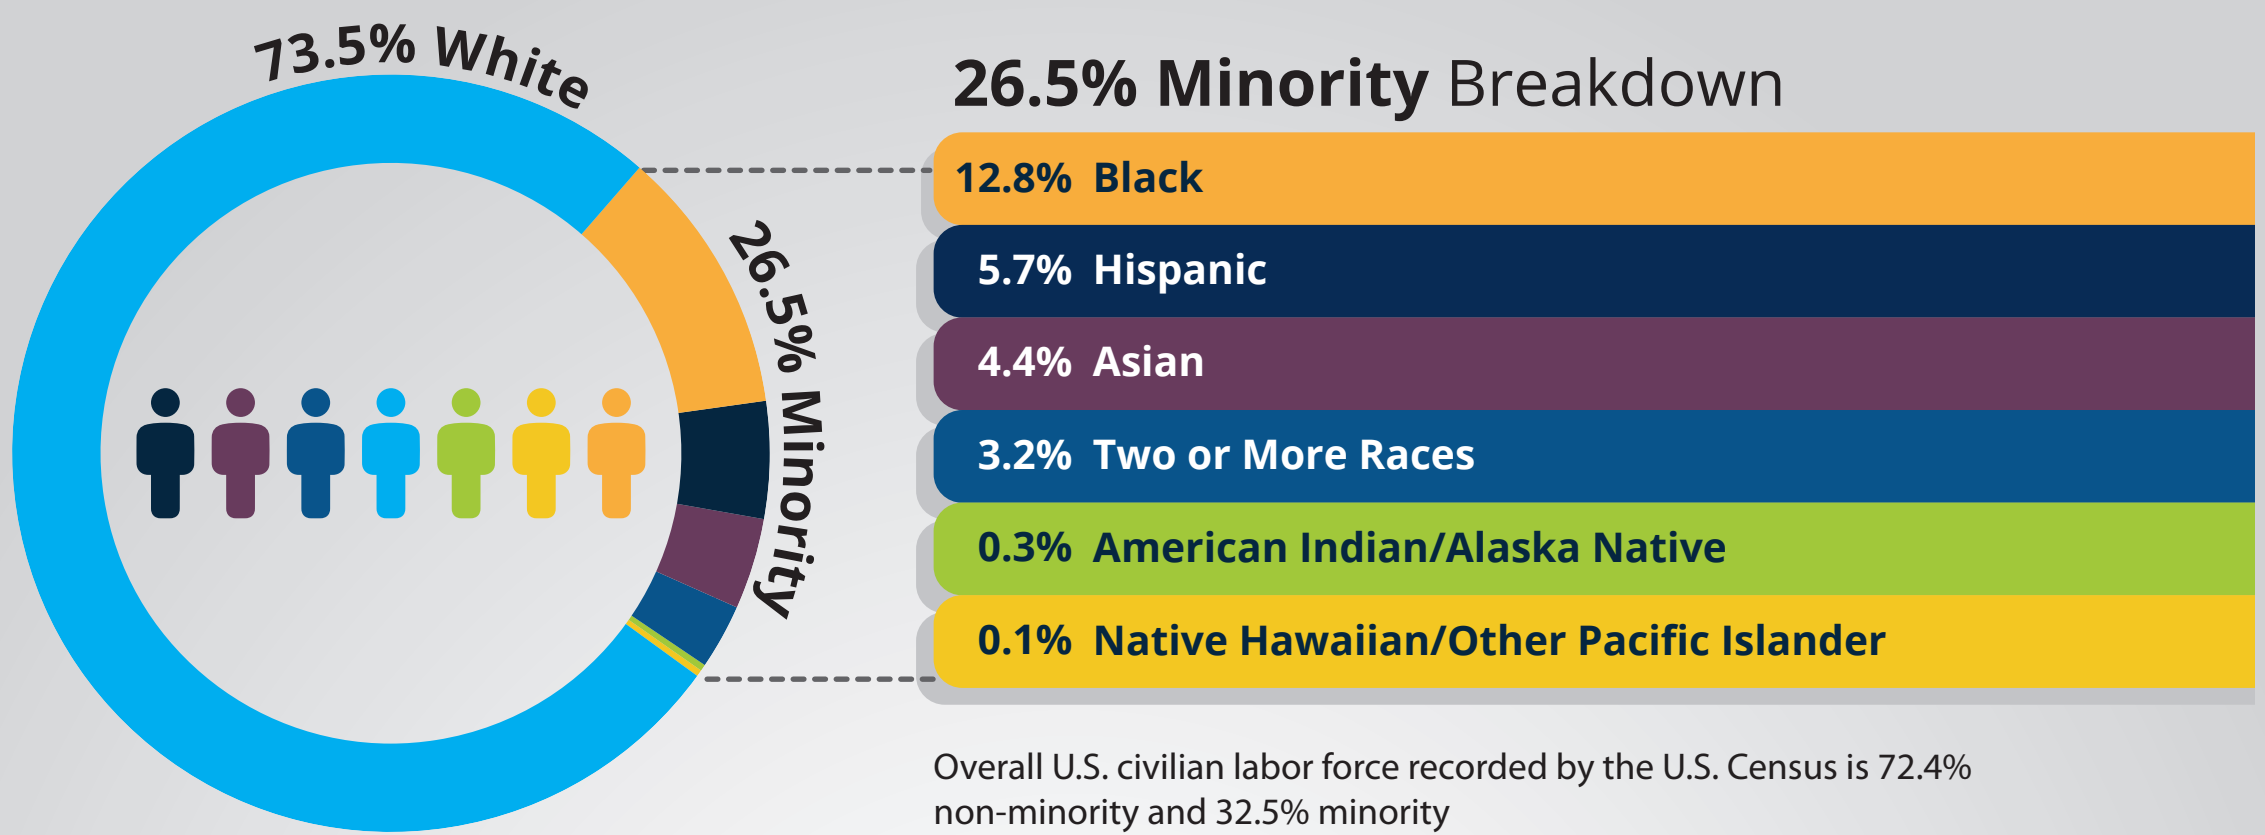

WHO MAKES UP THE MISSION ?

A Demographic Breakdown of Civilian Employees at the National Security Agency

Male Female

12.6% are Persons with Disabilities

2.7% have a Targeted Disability*

*2.7% out of the entire NSA civilian population, which is also accounted for in the overall 12.6% of persons with disabilities; Includes persons experiencing deafness, blindness, missing extremities, partial paralysis, epilepsy, severe intellectual disabilities, psychiatric disabilities and dwarfism.