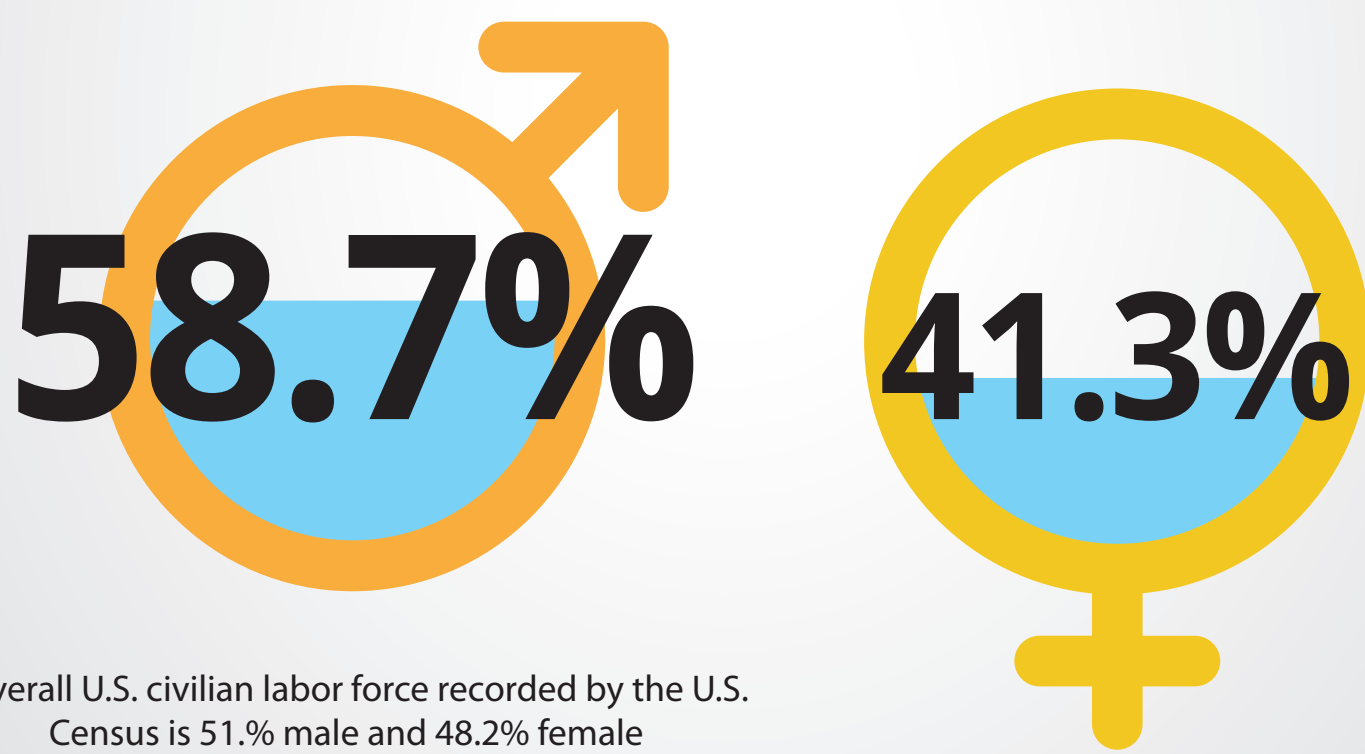

WHO MAKES UP THE MISSION ?

A Demographic Breakdown of Civilian Employees at the National Security Agency

Male Female

12.6% are Persons with Disabilities

2.7% have a Targeted Disability*

*2.7% out of the entire NSA civilian population, which is also accounted for in the overall 12.6% of persons with disabilities; Includes persons experiencing deafness, blindness, missing extremities, partial paralysis, epilepsy, severe intellectual disabilities, psychiatric disabilities and dwarfism.