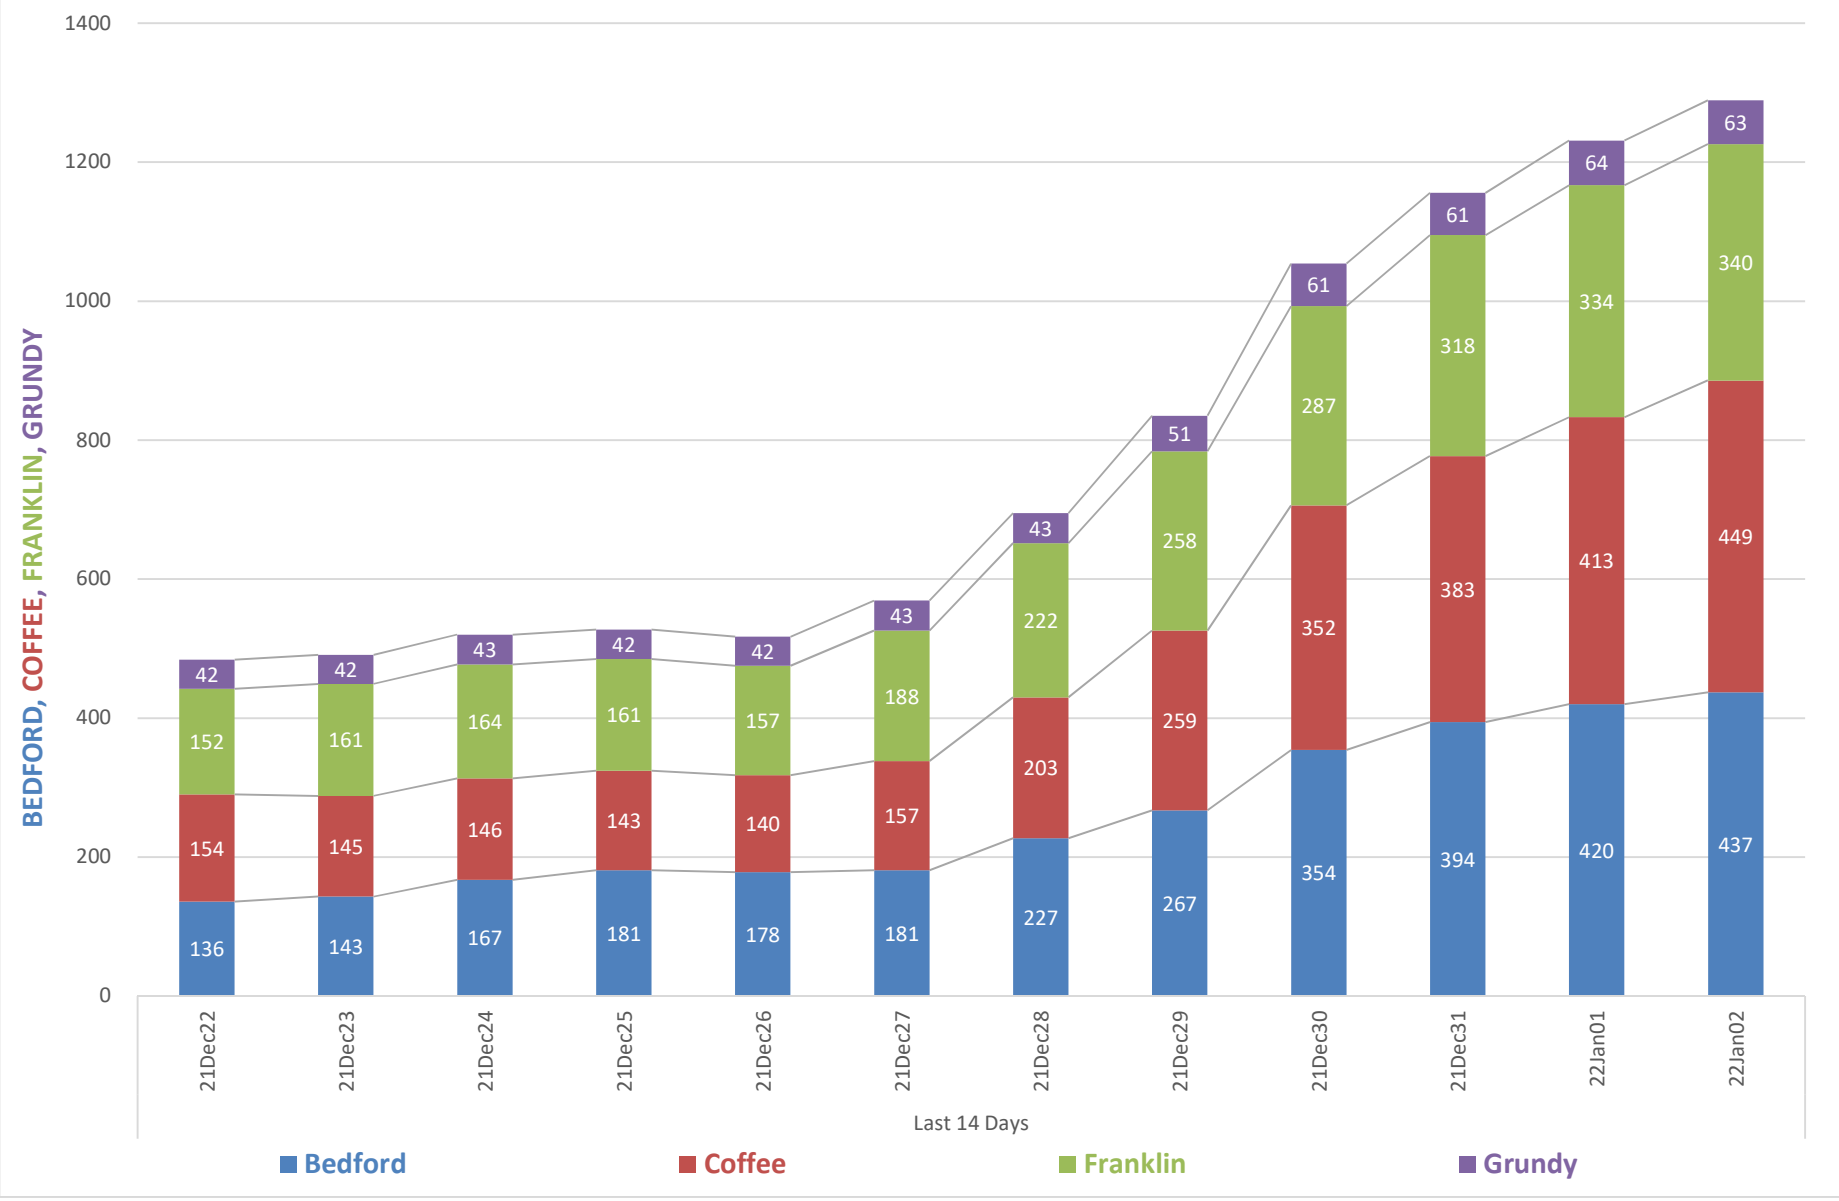

# LOCAL ACTIVE COVID CASES - 14-DAY TREND

Average of 7-Day Avg Up/Down		Last 14 Days											
COUNTY	Last 14 Days												
	12/22/2021	12/23/2021	12/24/2021	12/25/2021	12/26/2021	12/27/2021	12/28/2021	12/29/2021	12/30/2021	12/31/2021	1/1/2022	1/2/2022	
Bedford	12	12	12	12	12	12	11	12	11	12	13	12	
Coffee	9	10	9	10	10	10	10	12	11	12	11	11	
Franklin	9	9	9	9	9	9	9	9	10	11	11	11	
Grundy	2	2	2	2	2	3	3	3	3	4	4	4	
Rutherford	78	76	74	72	71	71	76	77	84	91	99	103	

ARNOLD AFB LOCAL - 14 DAY TREND - DELTA CHANGE of 7 DAY MOVING AVERAGE of ACTIVE COVID CASES