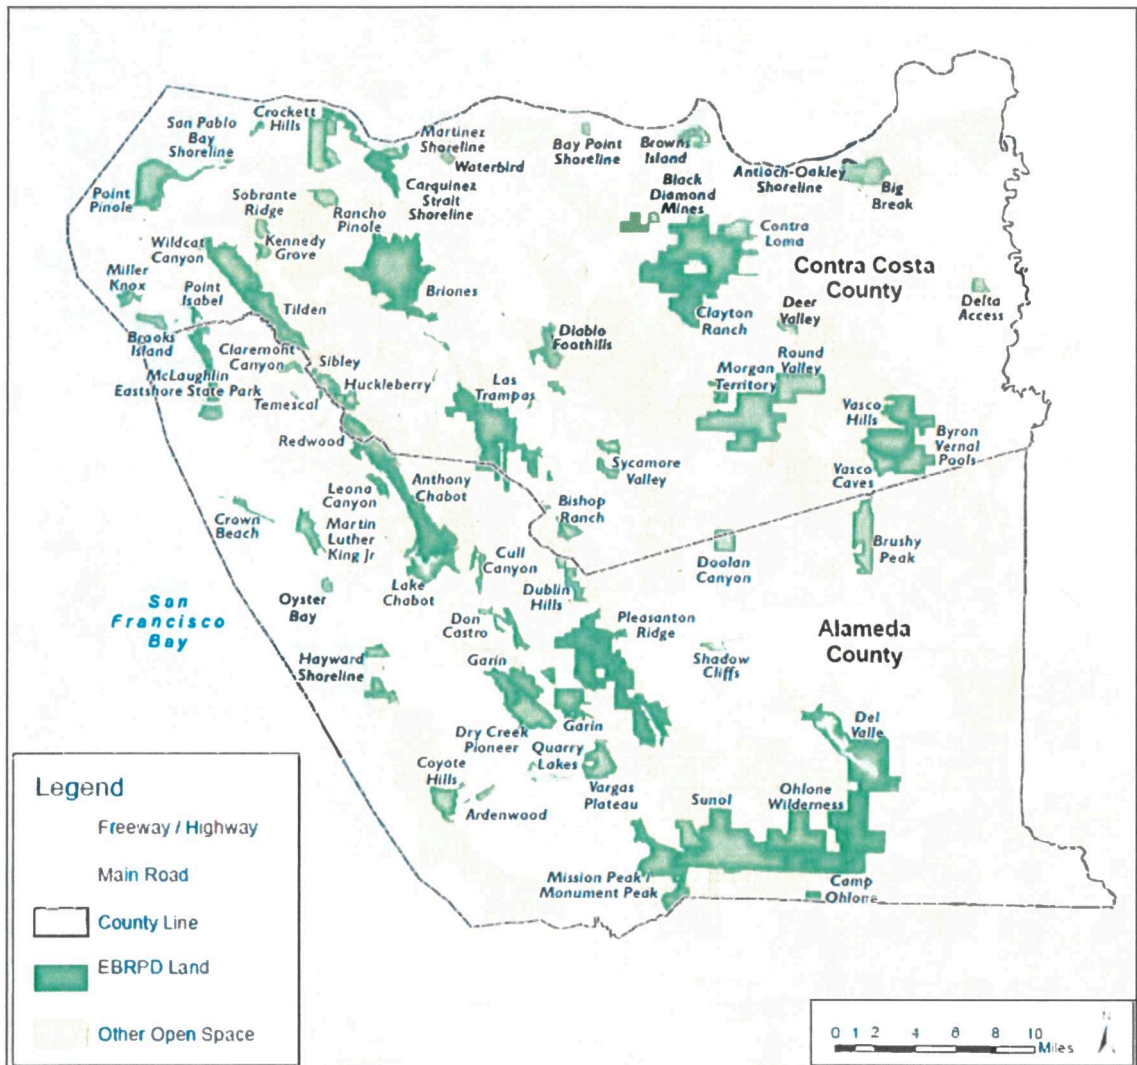

East Bay Regional Park District

Map from District Park Routine Maintenance Projects Biological Assessment (District 2017)