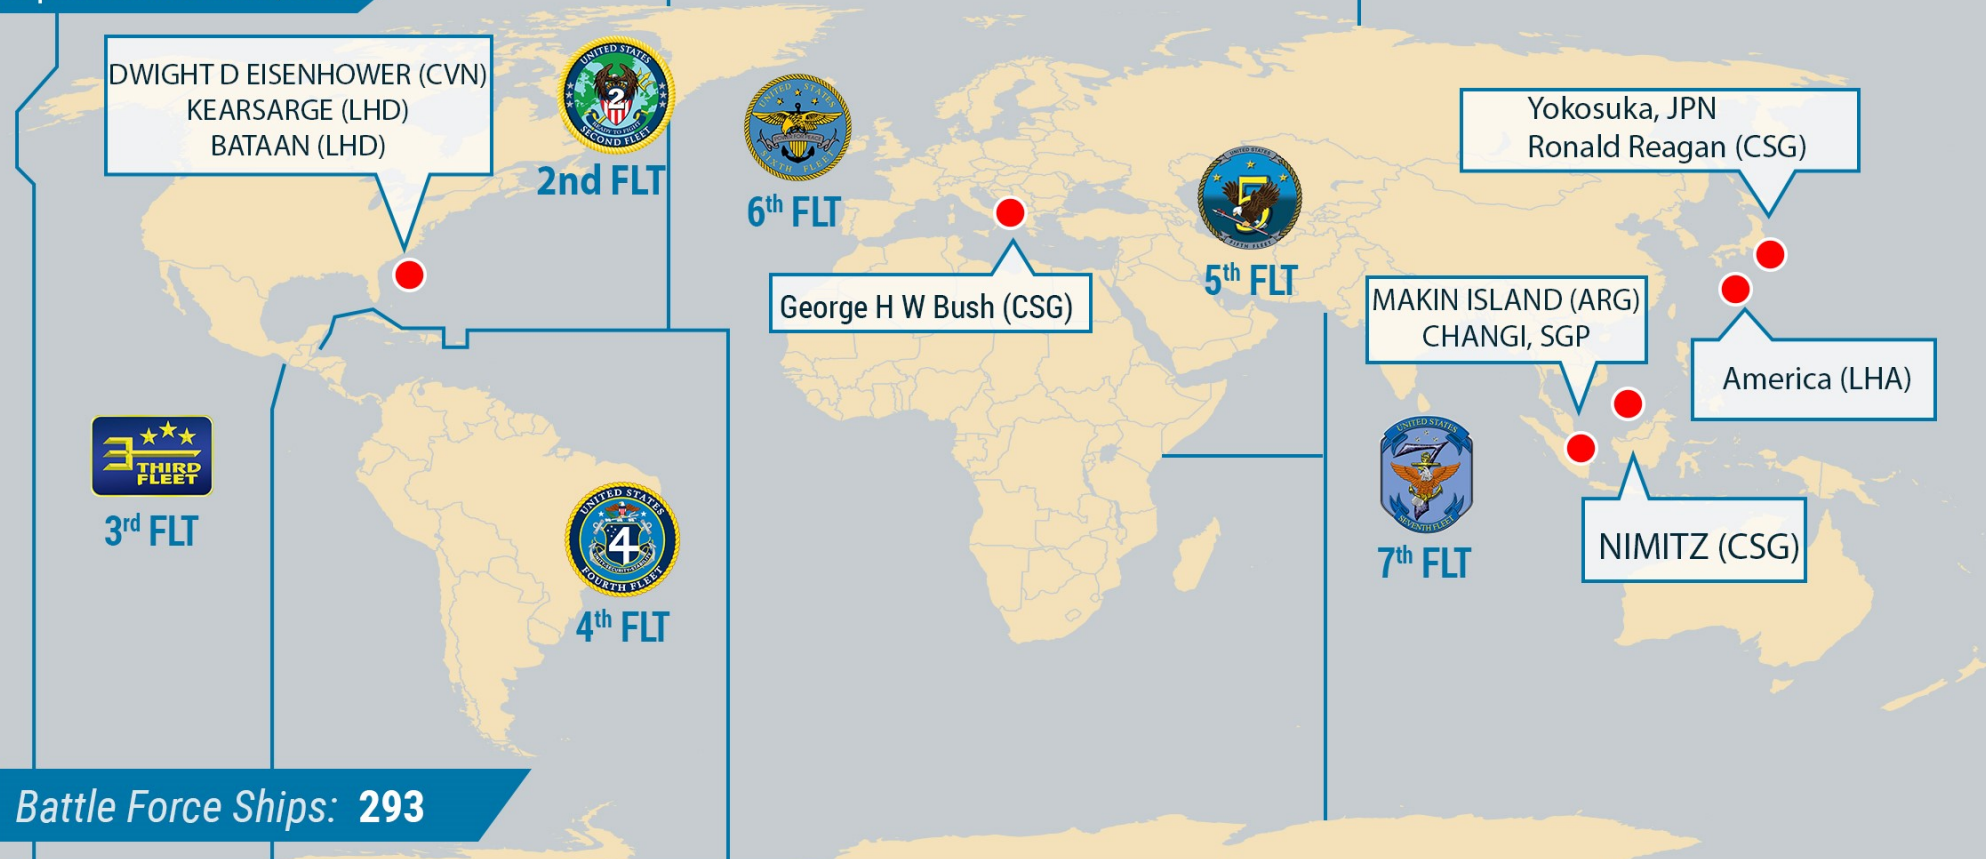

NAVY TODAY: CARRIERS & LARGE AMPHIBS

Updated: Jan. 30, 2023

Battle Force Ships: 293

Ships Underway: 42 Deployed, 16 Non-Deployed, 58 Total (20%)

Deployed Battle Force Ships by Fleet:						Personnel Forward Deployed by Fleet:				
3 rd FLT	4 th FLT	5 th FLT	6 th FLT	7 th FLT	Total	4 th FLT	5 th FLT	6 th FLT	7 th FLT	Total
1	1	11	20	68	102	229	4,749	16,238	28,547	50,205