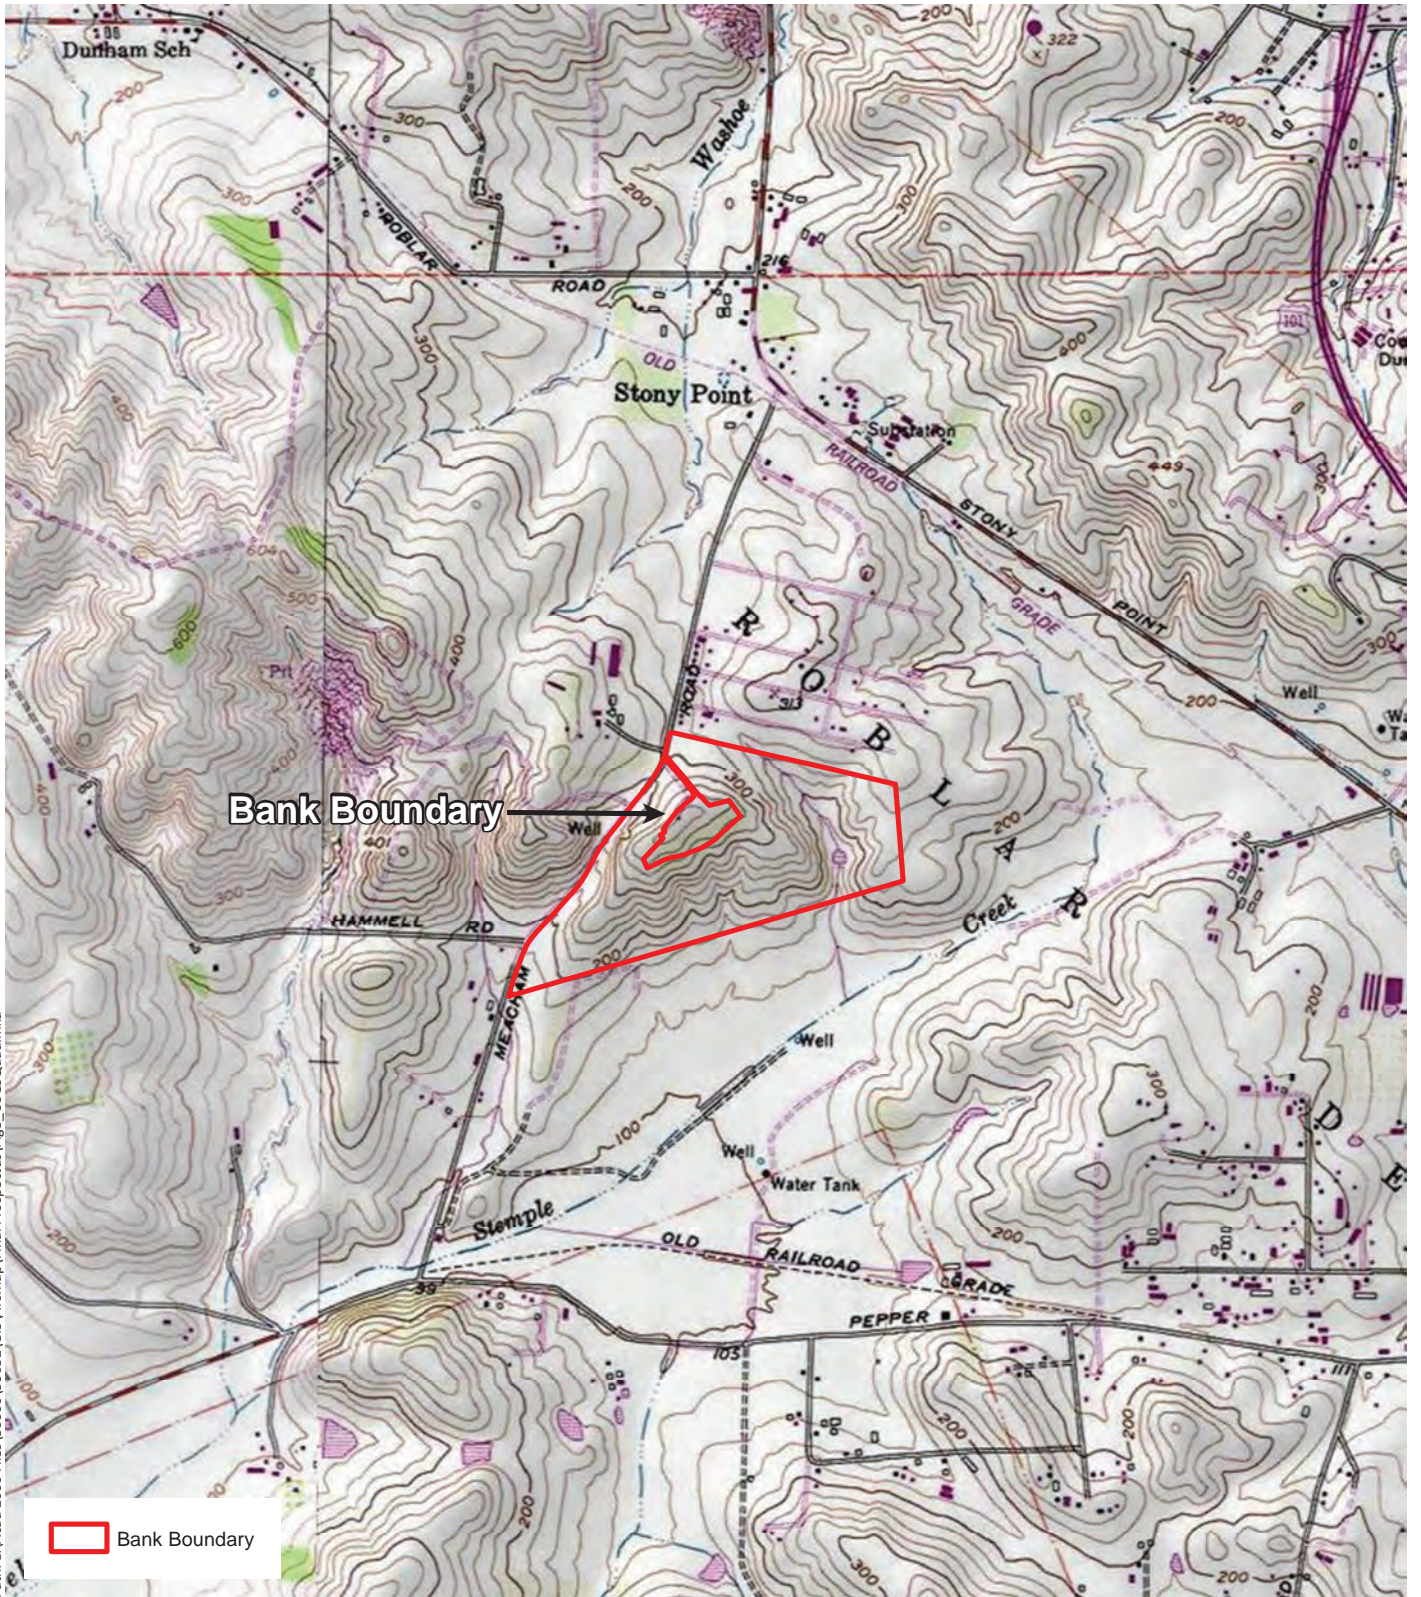

Sources: National Geographic, WRA | Prepared By: SGillespie, 6/9/2021

Figure 1. Bank Location

Mecham Road Mitigation Bank
 Sonoma County, California

Sources: NAIP 2018 Aerial, WRA | Prepared By: Scillespie, 7/12/2021

Figure 2. Property and Bank Property Boundaries

Mecham Road Mitigation Bank
 Sonoma County, California

Path: L:\Acad 2000 Files\300001\30082\GIS\ArcMap\Final Prospectus\Fig3_USGSQuad.mxd

Sources: National Geographic, WRA | Prepared By: SGillespie, 2/1/2022

Figure 3. USGS Quad

Mecham Road Mitigation Bank
Sonoma County, California

Sources: National Geographic, WRA | Prepared By: SGillespie, 2/1/2022

Figure 27. Section 404/401/1600 Service Area

Mecham Road Mitigation Bank
Sonoma County, California