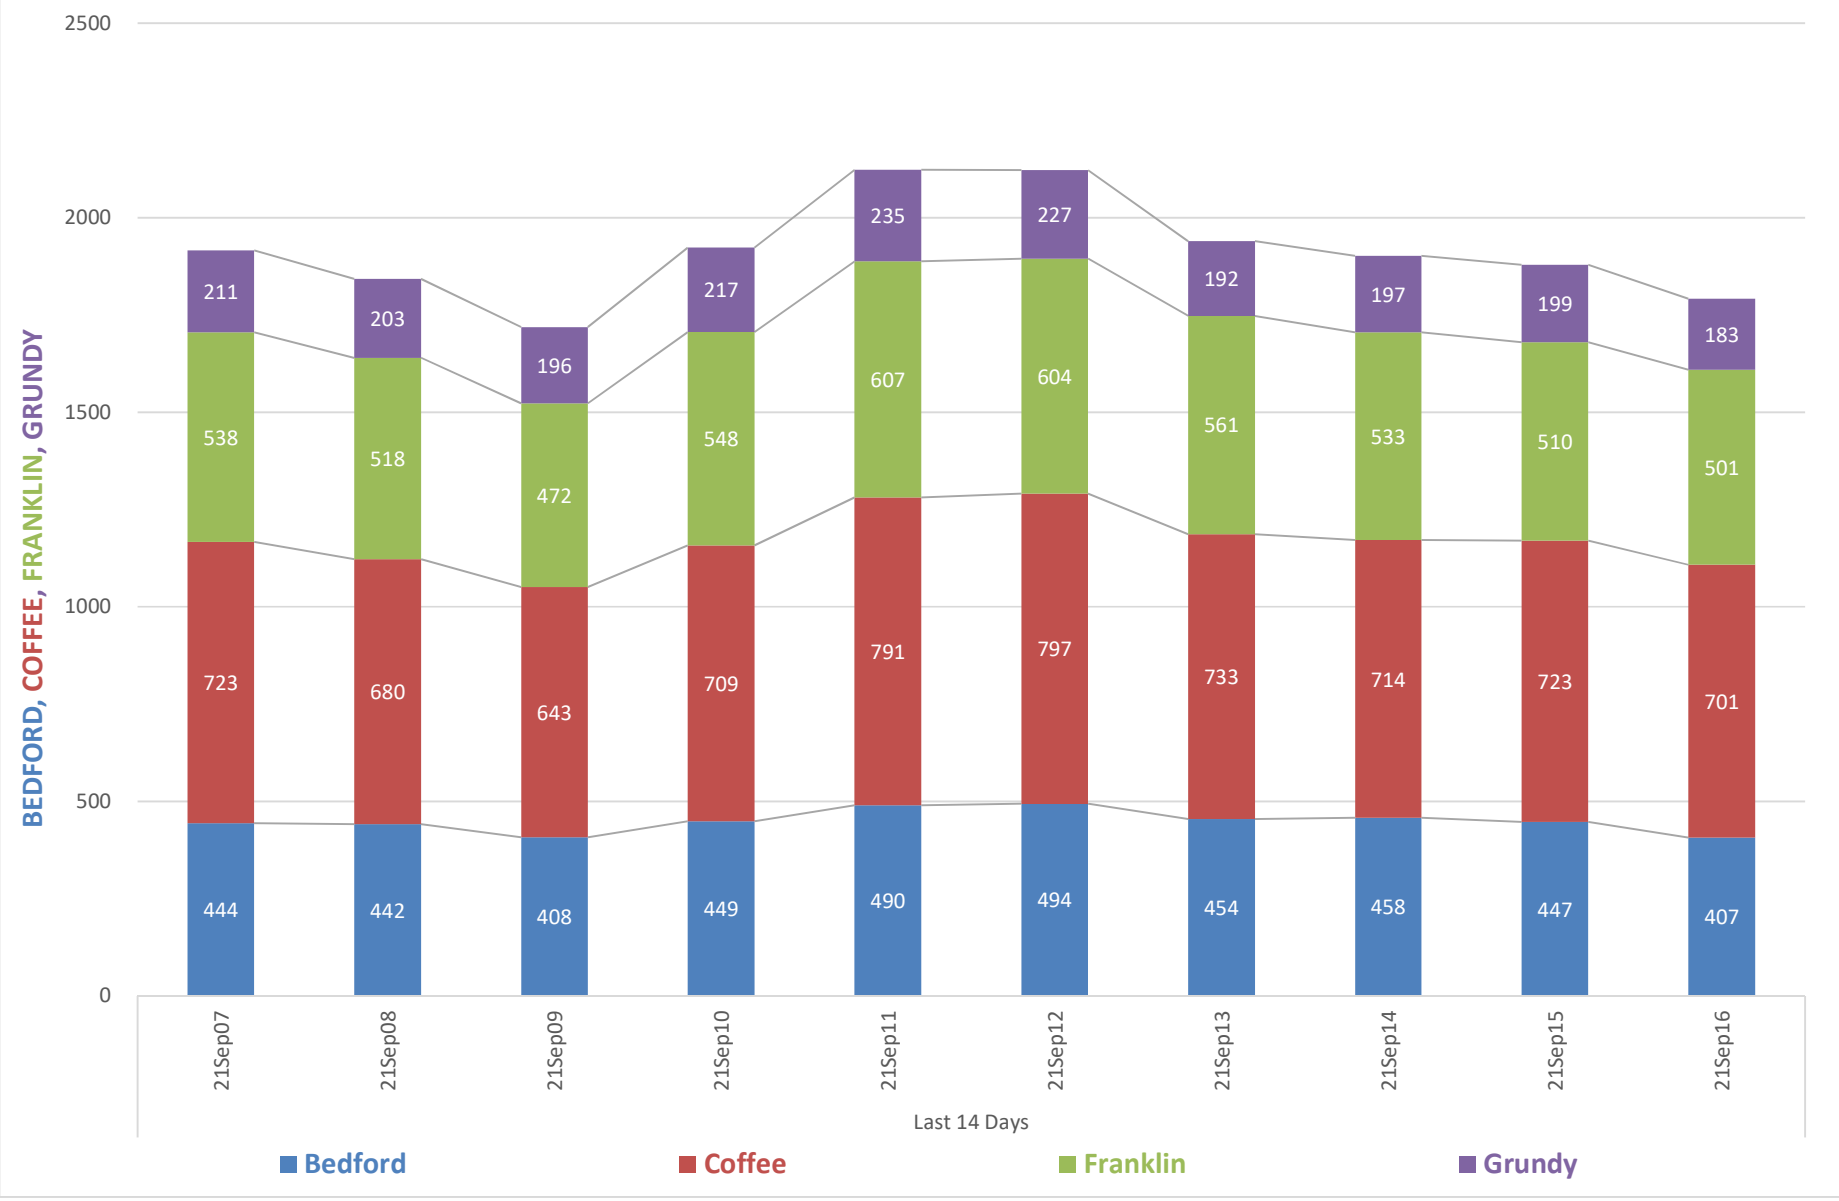

LOCAL ACTIVE COVID CASES - 14-DAY TREND

Average of 7-Day Avg Up/Down		Last 14 Days										
COUNTY	Last	DATE										
			9/7/2021	9/8/2021	9/9/2021	9/10/2021	9/11/2021	9/12/2021	9/13/2021	9/14/2021	9/15/2021	9/16/2021
Bedford			38	37	38	41	41	42	43	42	44	45
Coffee			86	86	81	81	80	80	79	73	69	65
Franklin			62	62	63	64	63	62	57	52	53	50
Grundy			14	16	17	17	18	18	21	22	22	23
Rutherford			351	370	389	391	393	396	411	398	393	384

ARNOLD AFB LOCAL - 14 DAY TREND - DELTA CHANGE of 7 DAY MOVING AVERAGE of ACTIVE COVID CASES