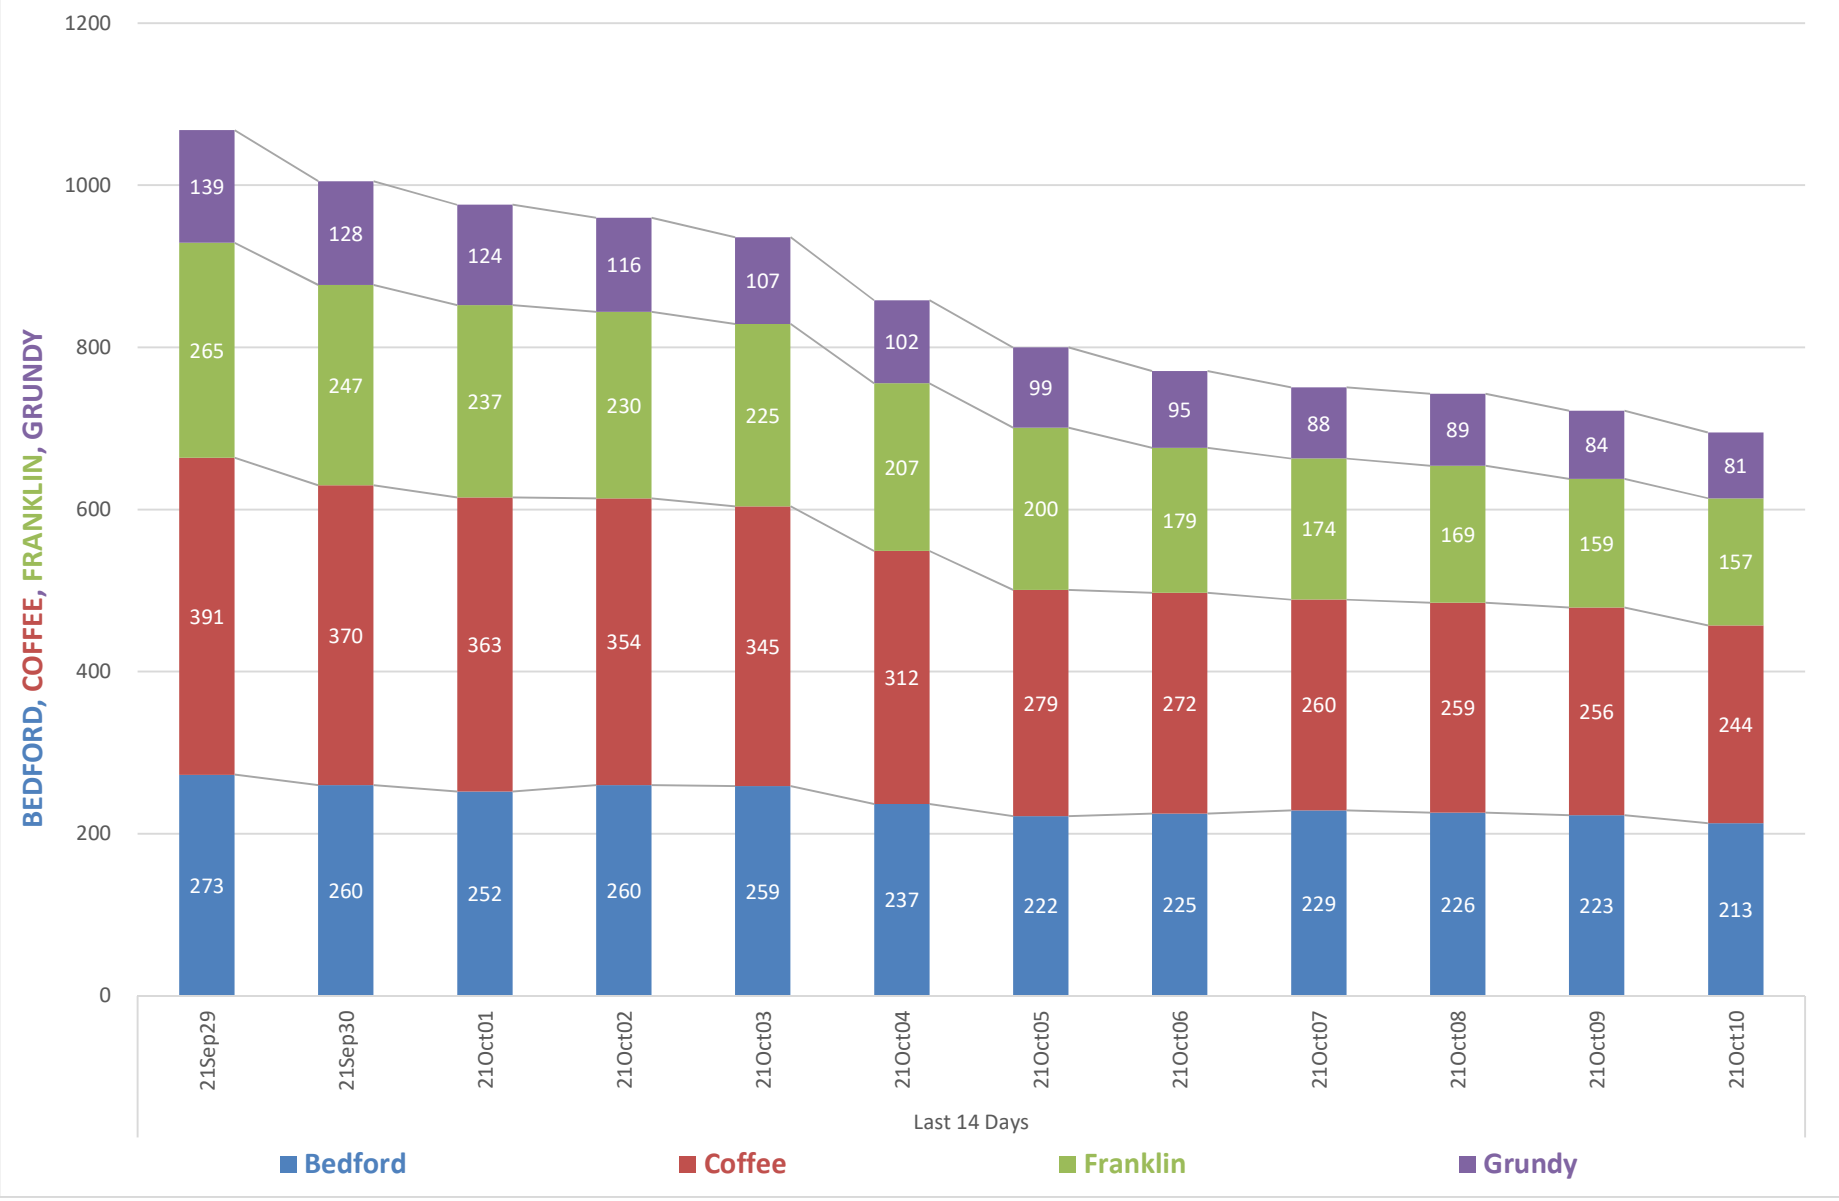

LOCAL ACTIVE COVID CASES - 14-DAY TREND

Average of 7-Day Avg Up/Down		Last 14 Days											
COUNTY	Last 14 Days												
	9/29/2021	9/30/2021	10/1/2021	10/2/2021	10/3/2021	10/4/2021	10/5/2021	10/6/2021	10/7/2021	10/8/2021	10/9/2021	10/10/2021	
Bedford	34	32	31	30	28	25	25	24	23	22	23	24	
Coffee	57	56	50	49	48	44	44	41	35	32	31	31	
Franklin	35	34	31	32	32	30	26	26	24	23	22	21	
Grundy	16	17	16	16	16	15	15	14	13	12	12	11	
Rutherford	250	226	209	202	192	174	164	151	145	135	131	131	

ARNOLD AFB LOCAL - 14 DAY TREND - DELTA CHANGE of 7 DAY MOVING AVERAGE of ACTIVE COVID CASES