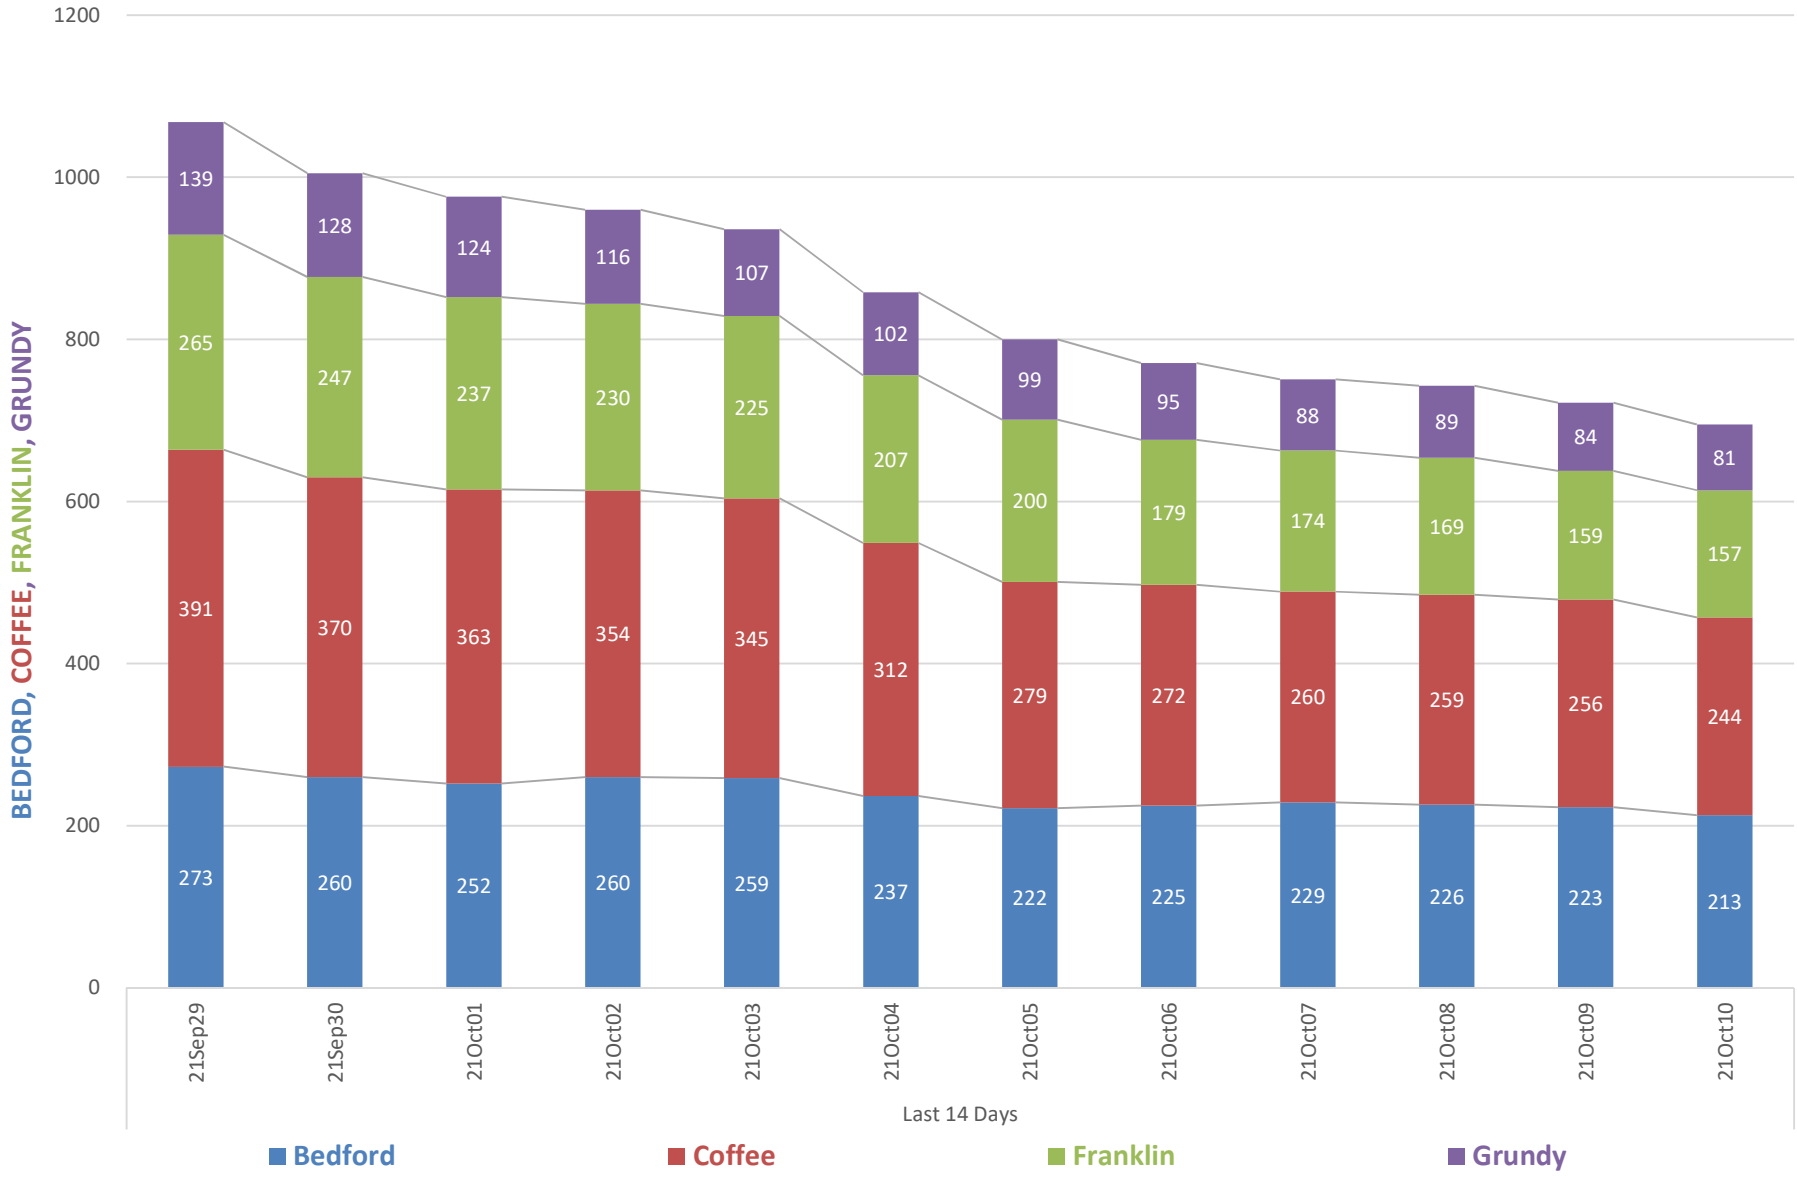

LOCAL ACTIVE COVID CASES - 14-DAY TREND

Average of 7-Day Avg Up/Down		Last 14 Days												
COUNTY	Last	DATE												
			9/29/2021	9/30/2021	10/1/2021	10/2/2021	10/3/2021	10/4/2021	10/5/2021	10/6/2021	10/7/2021	10/8/2021	10/9/2021	10/10/2021
Bedford			34	32	31	30	28	25	25	24	23	22	23	24
Coffee			57	56	50	49	48	44	44	41	35	32	31	31
Franklin			35	34	31	32	32	30	26	26	24	23	22	21
Grundy			16	17	16	16	16	15	15	14	13	12	12	11
Rutherford			250	226	209	202	192	174	164	151	145	135	131	131

ARNOLD AFB LOCAL - 14 DAY TREND - DELTA CHANGE of 7 DAY MOVING AVERAGE of ACTIVE COVID CASES