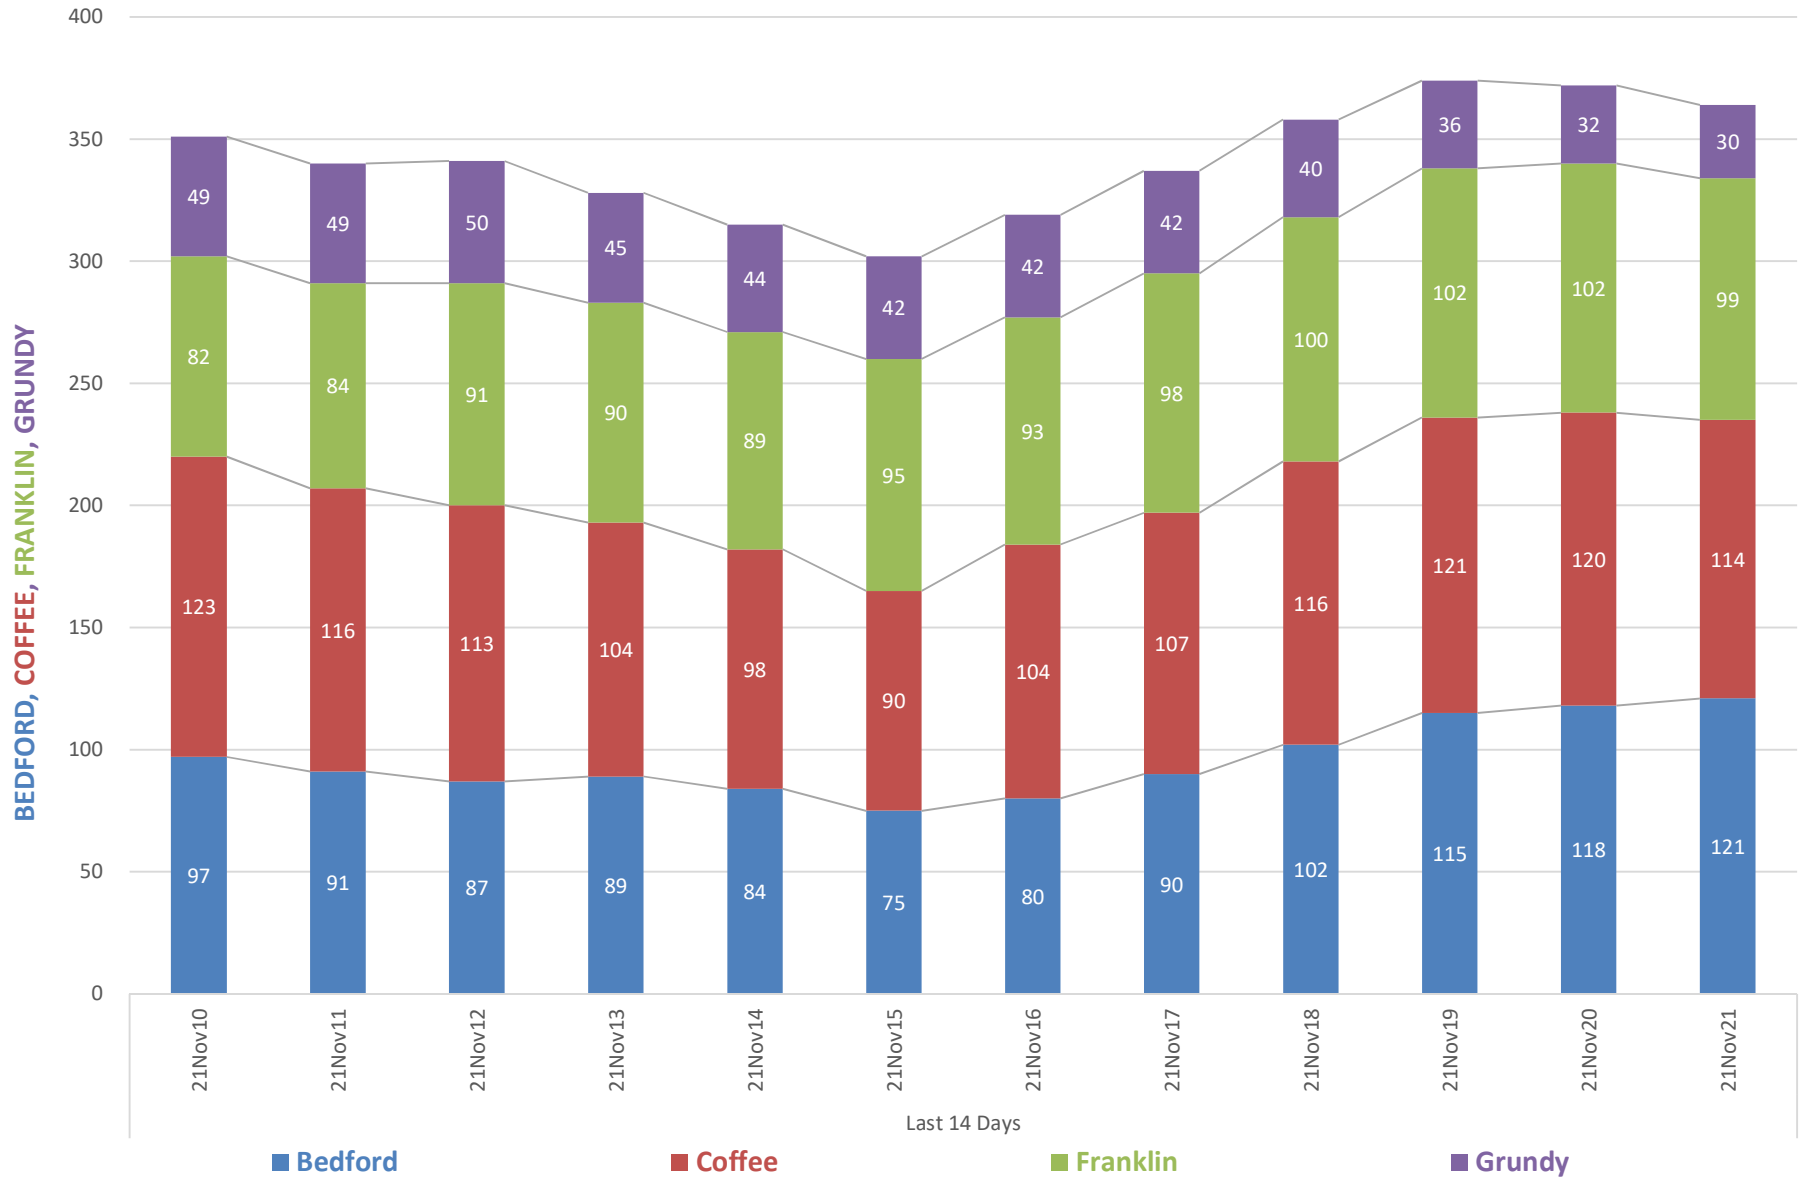

LOCAL ACTIVE COVID CASES - 14-DAY TREND

Average of 7-Day Avg Up/Down		Last <input type="text" value="7"/> DAT <input type="text" value="7"/>										
COUNTY	Last 14 Days											
	11/10/2021	11/11/2021	11/12/2021	11/13/2021	11/14/2021	11/15/2021	11/16/2021	11/17/2021	11/18/2021	11/19/2021	11/20/2021	11/21/2021
Bedford	10	11	11	10	10	10	11	10	9	9	9	9
Coffee	9	8	8	9	10	11	11	11	10	11	10	11
Franklin	9	8	8	8	7	6	6	6	7	7	7	7
Grundy	4	4	3	4	3	4	3	4	4	4	4	4
Rutherford	56	55	56	55	55	55	52	50	51	50	49	50

ARNOLD AFB LOCAL - 14 DAY TREND - DELTA CHANGE of 7 DAY MOVING AVERAGE of ACTIVE COVID CASES