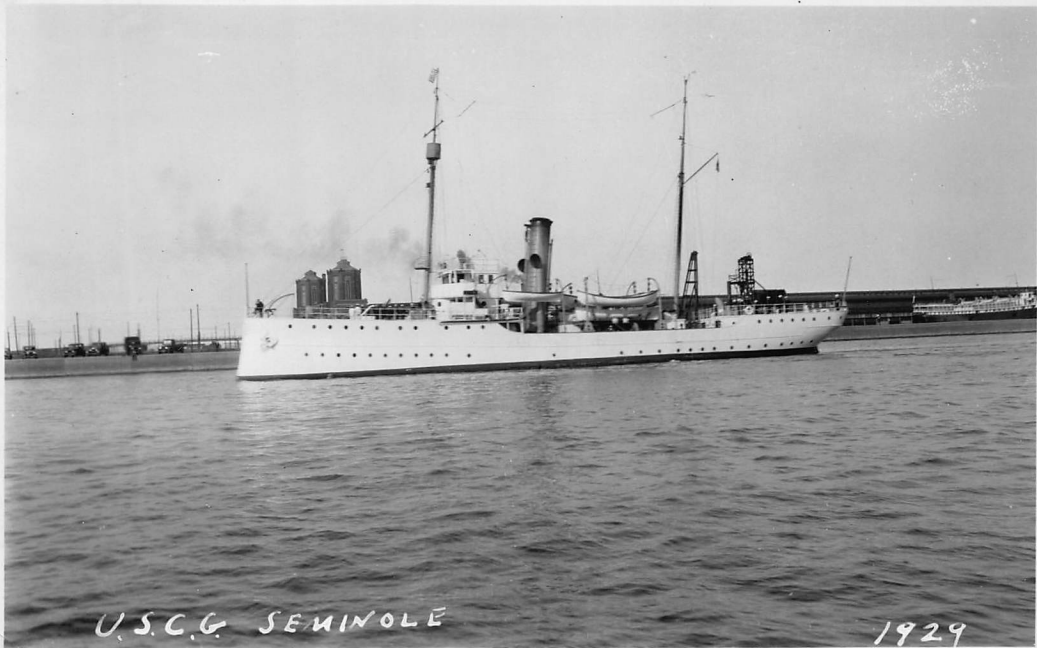

USS F.H. Com

Arrived from Staten Island N.Y.
①5
75.30 Seminole Soc. Mich. June 28, 1929
received in sprash American river

Rev. Arthur Wallace

later made into a bag of skins
more to the river bank of the
from Dr. Payal purchased from Canada
1929 or 30

v4
543
3
a S Coast Sloop

"utter" "Seminole"

well decked w. y. station.

1920 sea going + how.

U.S.C.G. SEMINOLE

1929

Revenue Cutter SEMINOLE
on the Great Lakes

Seminole was 188 ft., built 1899,
was based at Sault Ste. Marie, Mich
in 1920s.

FILE COPY

From the Great Lakes ship's
collection of
Father Edward J. Dowling,
University of Detroit

(In H.E. Whitman's movie
on Great Lakes, C-APA-1,
7/7/76)

Crew of Seminole at close of World War. J

PLEASE CREDIT