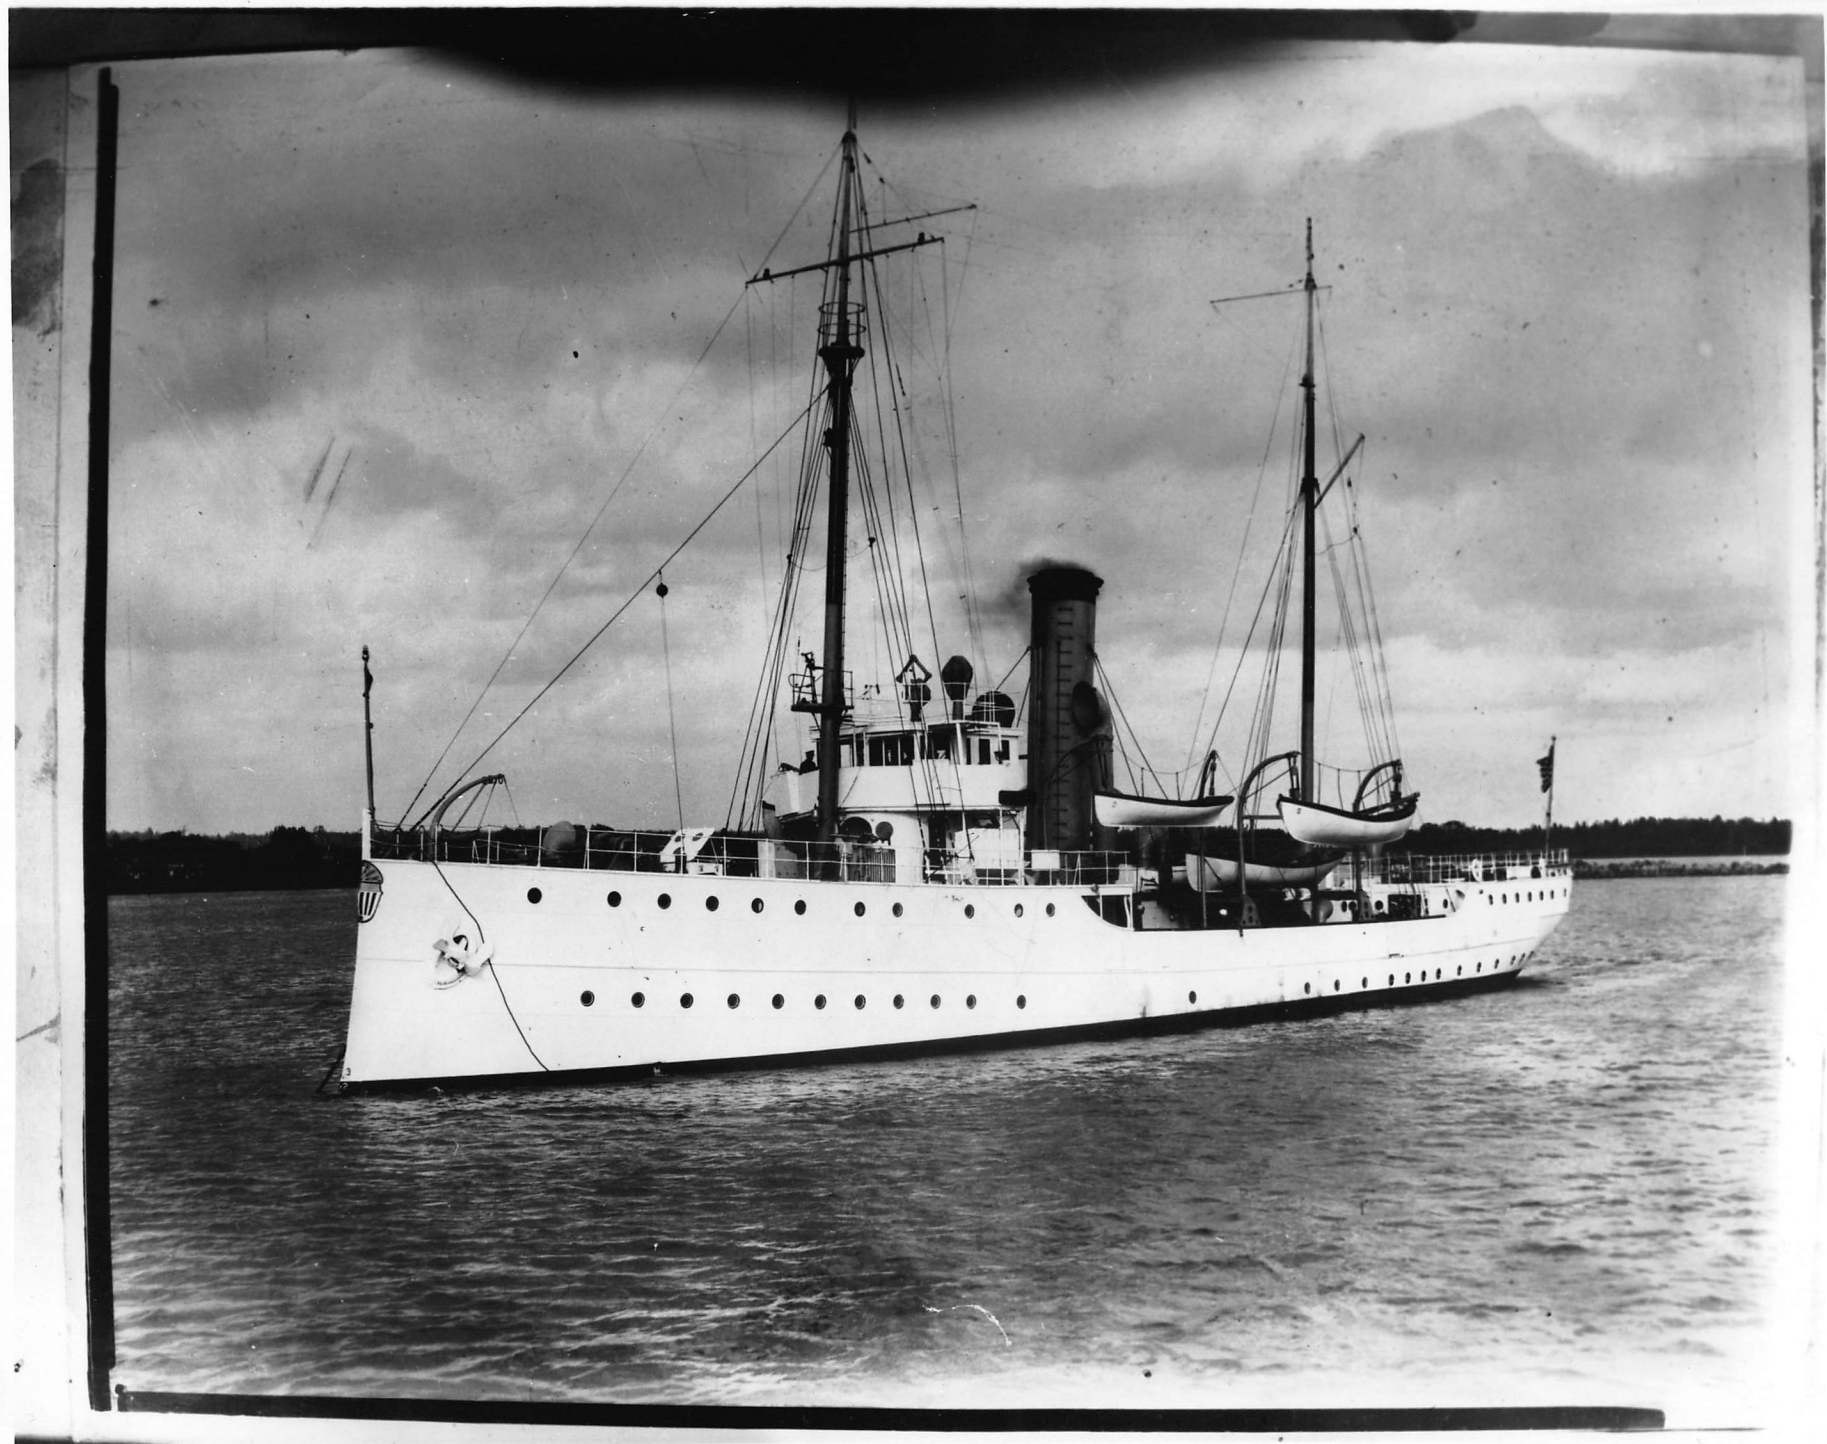

USS F.H. Com

Arrived from Staten Island N.Y.
①5
75.30 Seminole Soc. Mich. June 28, 1929
received in sprash American river

Rev. Arthur Wallace

later made into a bag of skins
more to the river bank of the
from Dr. Payal purchased from Canada
1929 or 30

v4
543
3
a S Coast Sloop

"utter" "Seminole"

well decked w. y. station.

1920 sea going + how.

U.S.C.G. SEMINOLE

1929

Revenue Cutter SEMINOLE
on the Great Lakes

Seminole was 188 ft., built 1899,
was based at Sault Ste. Marie, Mich
in 1920s.

FILE COPY

From the Great Lakes ship's
collection of
Father Edward J. Dowling,
University of Detroit

(In H.E. Whitman's movie
on Great Lakes, C-APA-1,
7/7/76)

Crew of Seminole at close of World War. J

PLEASE CREDIT