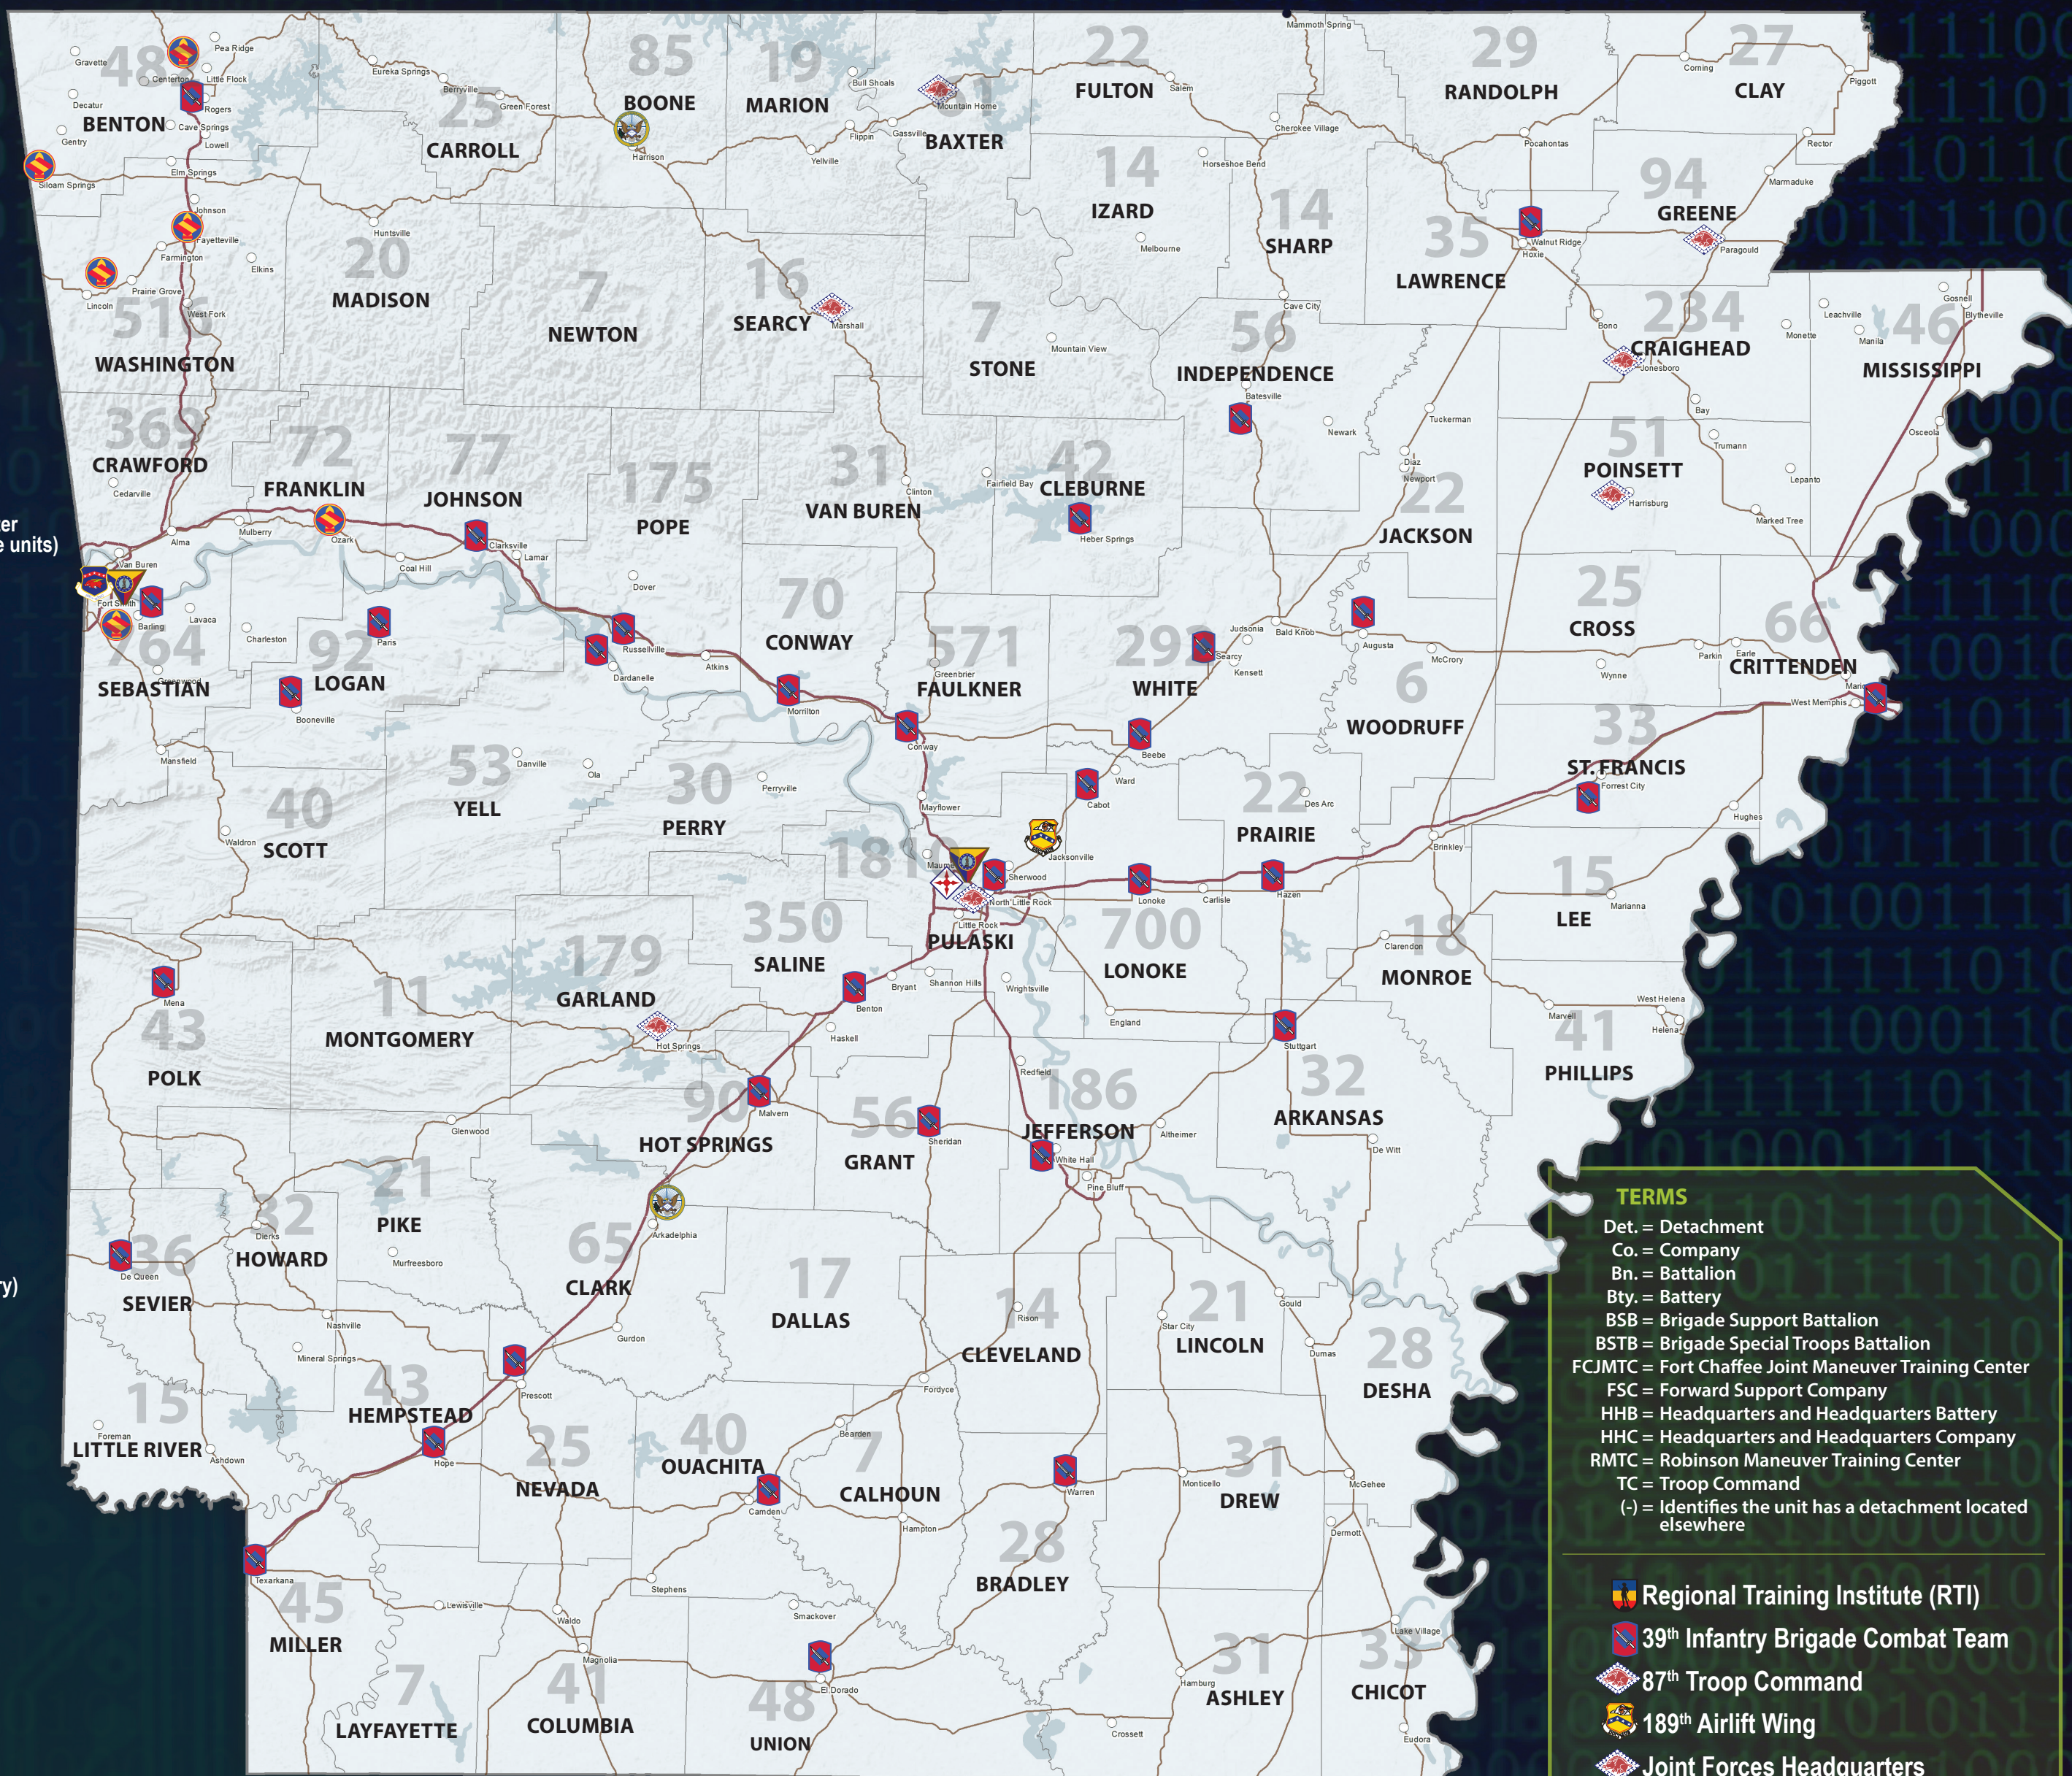

North Little Rock - Robinson Maneuver Training Center
77th Combat Aviation Brigade (and all subordinate units)

87th Troop Command Headquarters
HHC, 87th Troop Command
Recruiting and Retention Command
106th Army Band, 871st TC
61st Civil Support Team

39th IBCT Brigade Headquarters
HHC, 39th Infantry Brigade Combat Team
Co. D, 239th Brigade Engineer Battalion
Co. A, 239th Brigade Engineer Battalion

Joint Force Headquarters (and separate units)

RMTC Institute Support Unit
Army Aviation Support Facility
Det. 30, Operational Support Airlift Command
Medical Command
233rd Regiment, Regional Training Institute
National Guard Marksmanship Training Center
326th Trial Defense Team

Ozark
Bty. C, 2nd Bn., 142nd FAB/142nd FAB

Paragould
1037th Engineer Co., 875th Engineer Bn.

Paris
Det. 1, HHB, 1st Bn., 206th Field Artillery

Prescott
Det. 1, Co. A, 1st Bn., 153rd Infantry

Rogers
Bty. B, 1st Bn., 206th Field Artillery
Co. G, 39th BSB (att. to 1st Bn., 206th Field Artillery)

Russellville
HHB (-), 1st Bn., 206th Field Artillery

Searcy
HHC, 2nd Bn., 153rd Infantry

Sheridan
Det. 2, HHC, 1st Bn., 153rd Infantry

Siloam Springs
Bty. B, 2nd Bn., 142nd FAB

Stuttgart
Co. A (-), 39th BSB

Texarkana
Co. B (-), 1st Bn., 153rd Infantry

Walnut Ridge
Co. A, 2nd Bn., 153rd Infantry

Warren
Co. E, 39th BSB (att. to 1st Bn., 153rd Infantry)

West Memphis
Co. C (-), 2nd Bn., 153rd Infantry

White Hall - AFRC
Co. C, 239th BEB
Det. 1, Co. A, 39th BSB

Note: County numbers on map denote the number of Guardsmen residing in that county.

Arkansas Guardsmen residing out of state: 857

Total Arkansas Army and Air National Guardsmen: 9,075

TERMS

- Det. = Detachment
- Co. = Company
- Bn. = Battalion
- Bty. = Battery
- BSB = Brigade Support Battalion
- BSTB = Brigade Special Troops Battalion
- FCJMTTC = Fort Chaffee Joint Maneuver Training Center
- FSC = Forward Support Company
- HHB = Headquarters and Headquarters Battery
- HHC = Headquarters and Headquarters Company
- RMTC = Robinson Maneuver Training Center
- TC = Troop Command
- (-) = Identifies the unit has a detachment located elsewhere

- Regional Training Institute (RTI)
- 39th Infantry Brigade Combat Team
- 87th Troop Command
- 189th Airlift Wing
- Joint Forces Headquarters
- Installation Support Unit
- 77th Combat Aviation Brigade
- 142nd Field Artillery Brigade
- 188th Wing
- State Facility