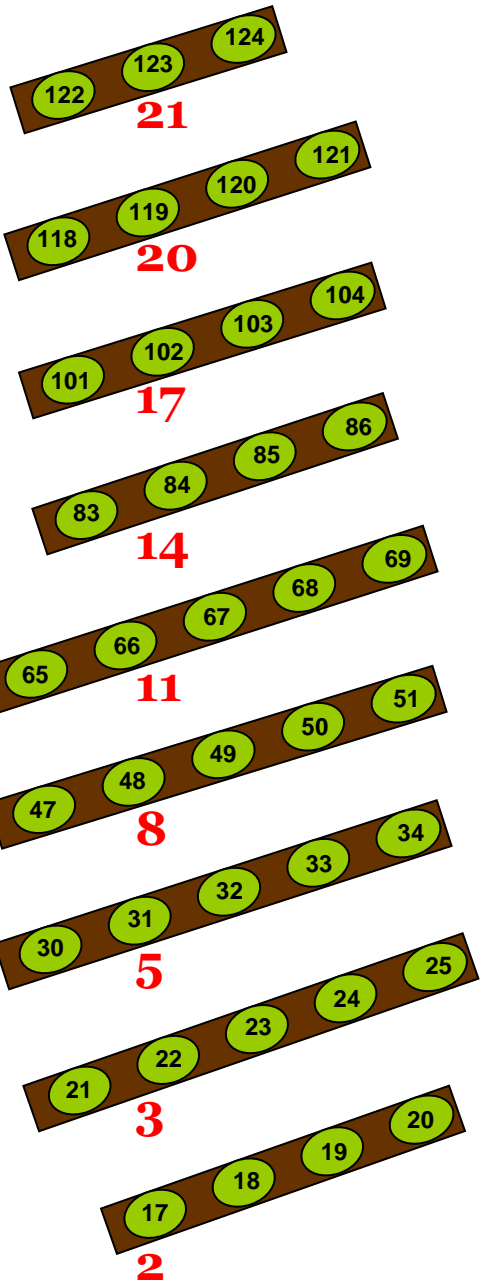

Morelli Auditorium

Entrance

VIEWING SCREENS

Podium

Control Booth