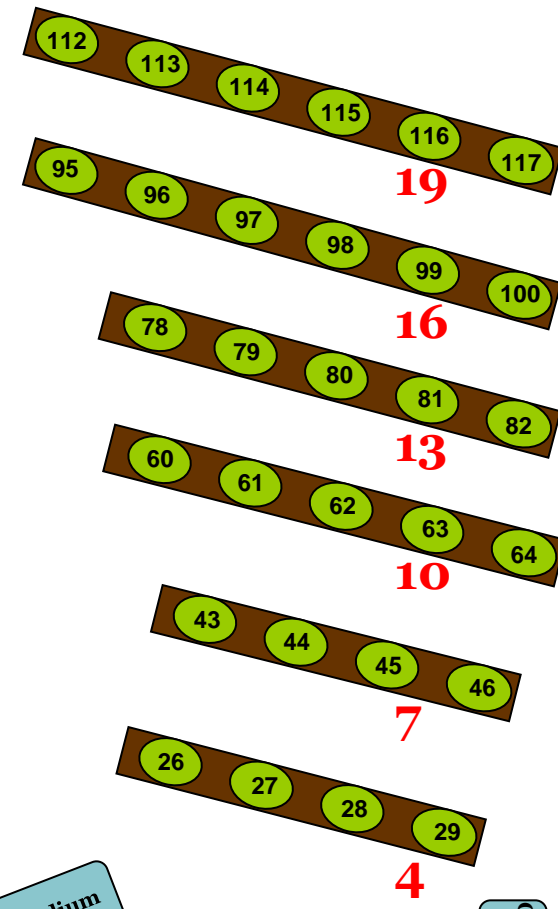

Morelli Auditorium

Entrance

VIEWING SCREENS

Podium

Control Booth