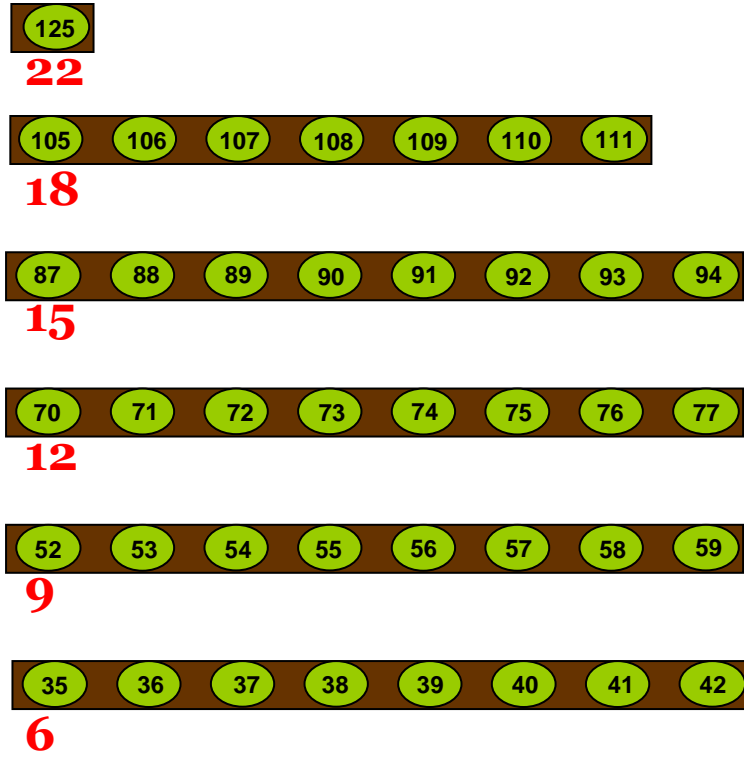

Morelli Auditorium

Entrance

VIEWING SCREENS

Podium

Control Booth