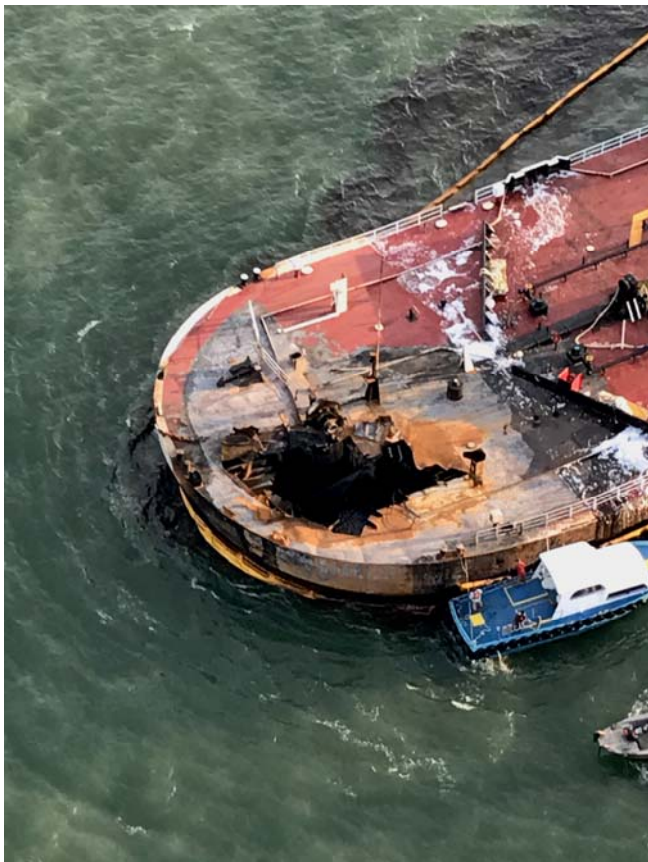

U.S. Department of
Homeland Security

United States
Coast Guard

8TH COAST GUARD DISTRICT FORMAL HEARING

Explosion and fire aboard Bouchard No. 255 Tank Barge resulting in loss of 2 lives and oil spill Oct. 20, 2017, in Gulf of Mexico near Port Aransas, Texas

Photos

CORPUS CHRISTI, TX, UNITED STATES

10.20.2017

Courtesy Photo

U.S. Coast Guard District 8

The Coast Guard, Texas General Land Office and Bouchard Transportation representatives continue to respond to a barge that caught fire Friday morning three miles off the jetties of Port Aransas, Texas on Oct. 21, 2017. Although the fire is out, response efforts continue to minimize the impact to the environment and maritime community. U.S. Coast Guard photo by courtesy asset.

TX, UNITED STATES

10.20.2017

Courtesy Photo

U.S. Coast Guard District 8

A Corpus Christi Fire Department vessel extinguishes a fire onboard a barge approximately three miles from the Port Aransas, Texas, jetties Oct. 20, 2017. A Coast Guard Corpus Christi MH-65 Dolphin and HC-144 Ocean Sentry are searching for two missing crewmembers. U.S. Coast Guard photo.

PORT ARANSAS, TX, UNITED STATES

10.20.2017

Courtesy Photo

U.S. Coast Guard District 8

Coast Guard responds to barge on fire approximately three miles from Port Aransas, Texas, jetties Oct. 20, 2017. A Coast Guard Corpus Christi MH-65 Dolphin and HC-144 Ocean Sentry are searching for two missing crewmembers. U.S. Coast Guard photo.