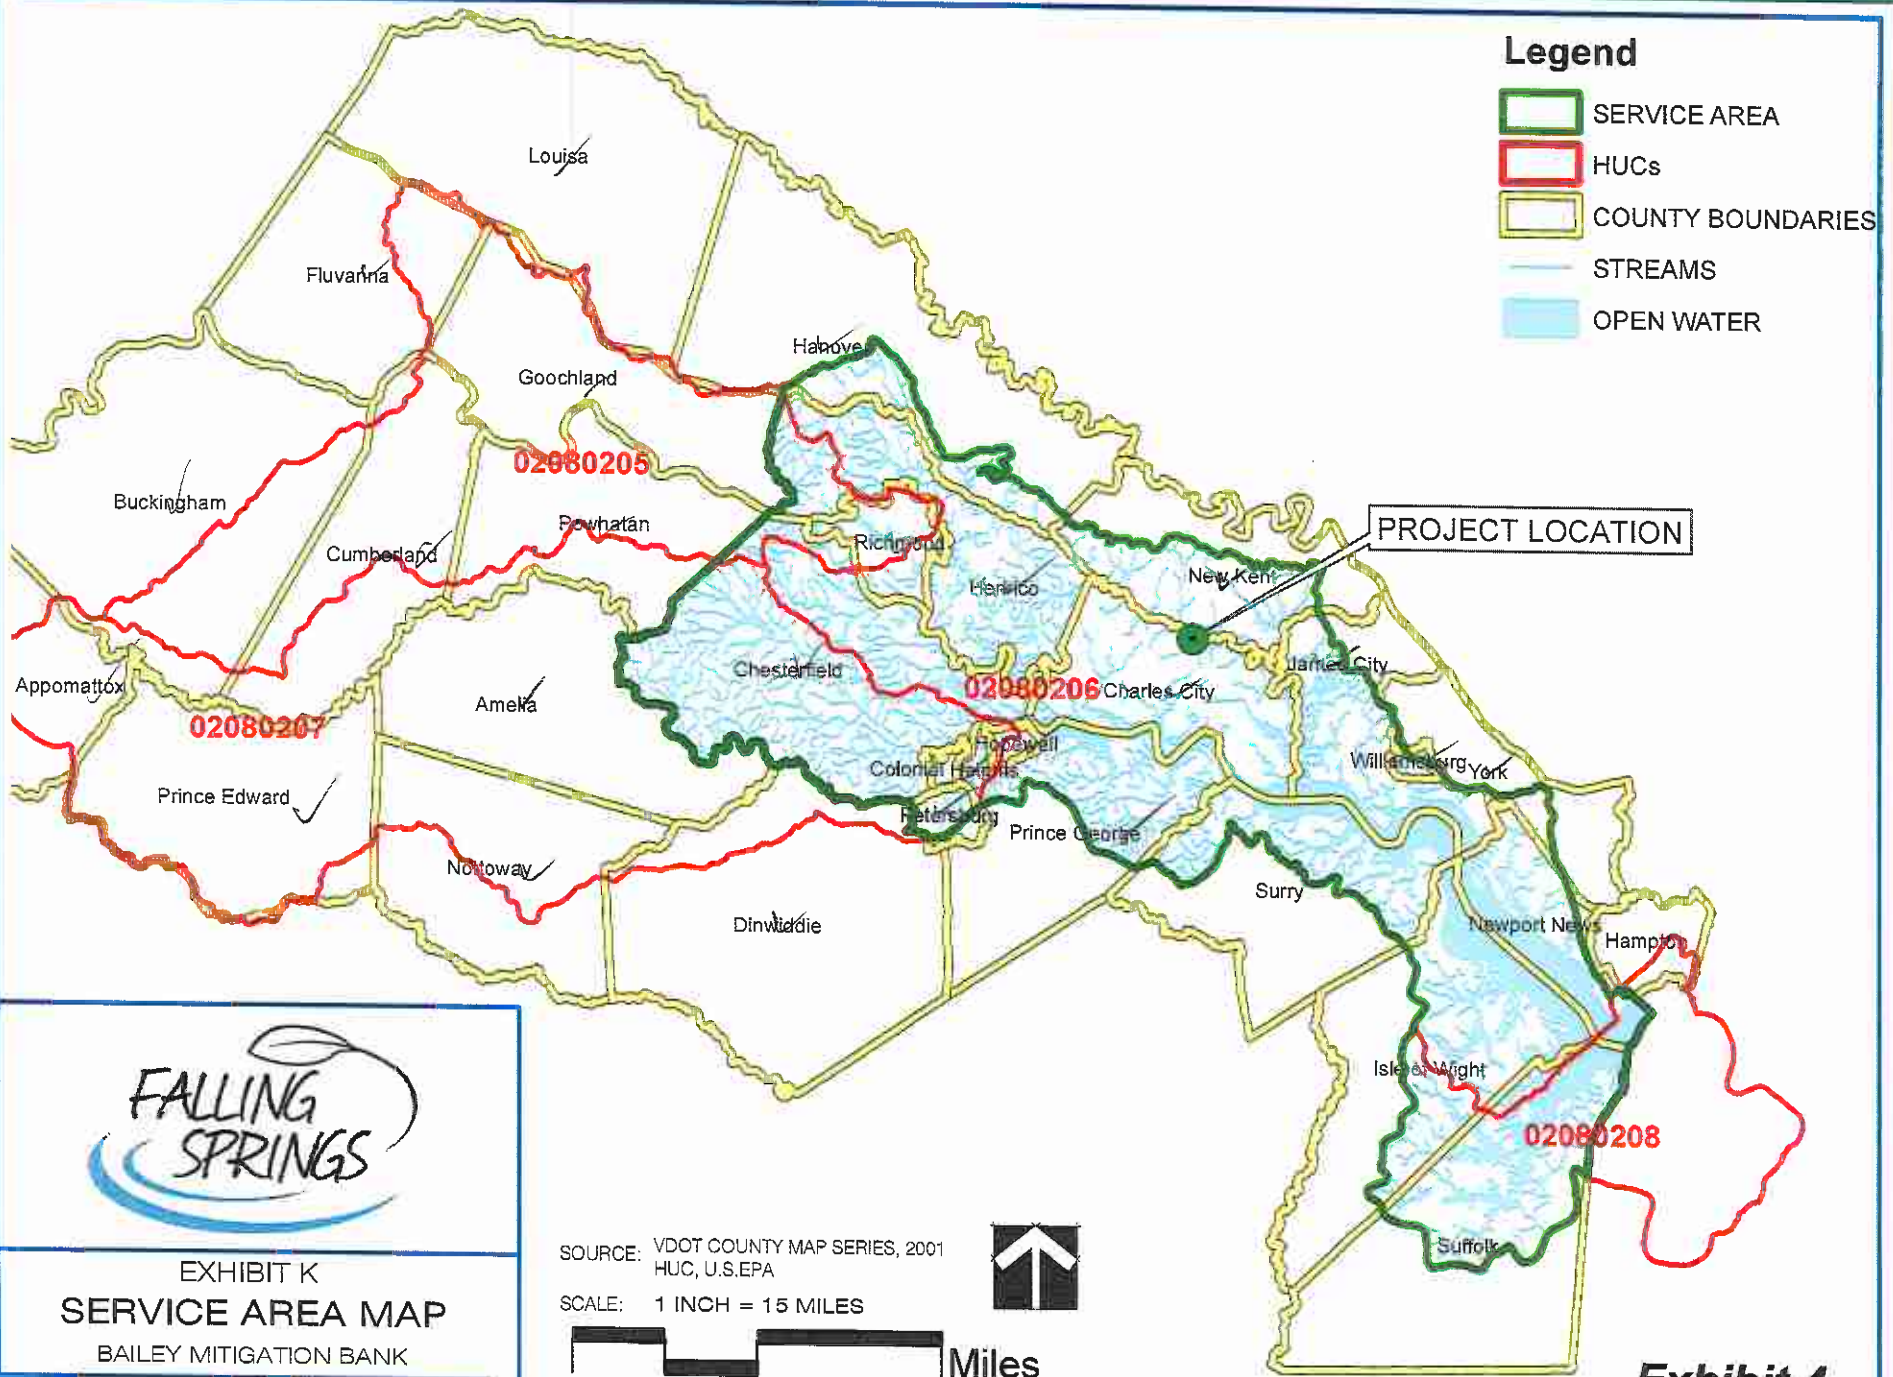

Legend

-  SERVICE AREA
-  HUCs
-  COUNTY BOUNDARIES
-  STREAMS
-  OPEN WATER

EXHIBIT K
SERVICE AREA MAP
 BAILEY MITIGATION BANK

CHARLES CITY COUNTY, VA FEBRUARY 2013

SOURCE: VDOT COUNTY MAP SERIES, 2001
 HUC, U.S.EPA
 SCALE: 1 INCH = 15 MILES

Exhibit 4