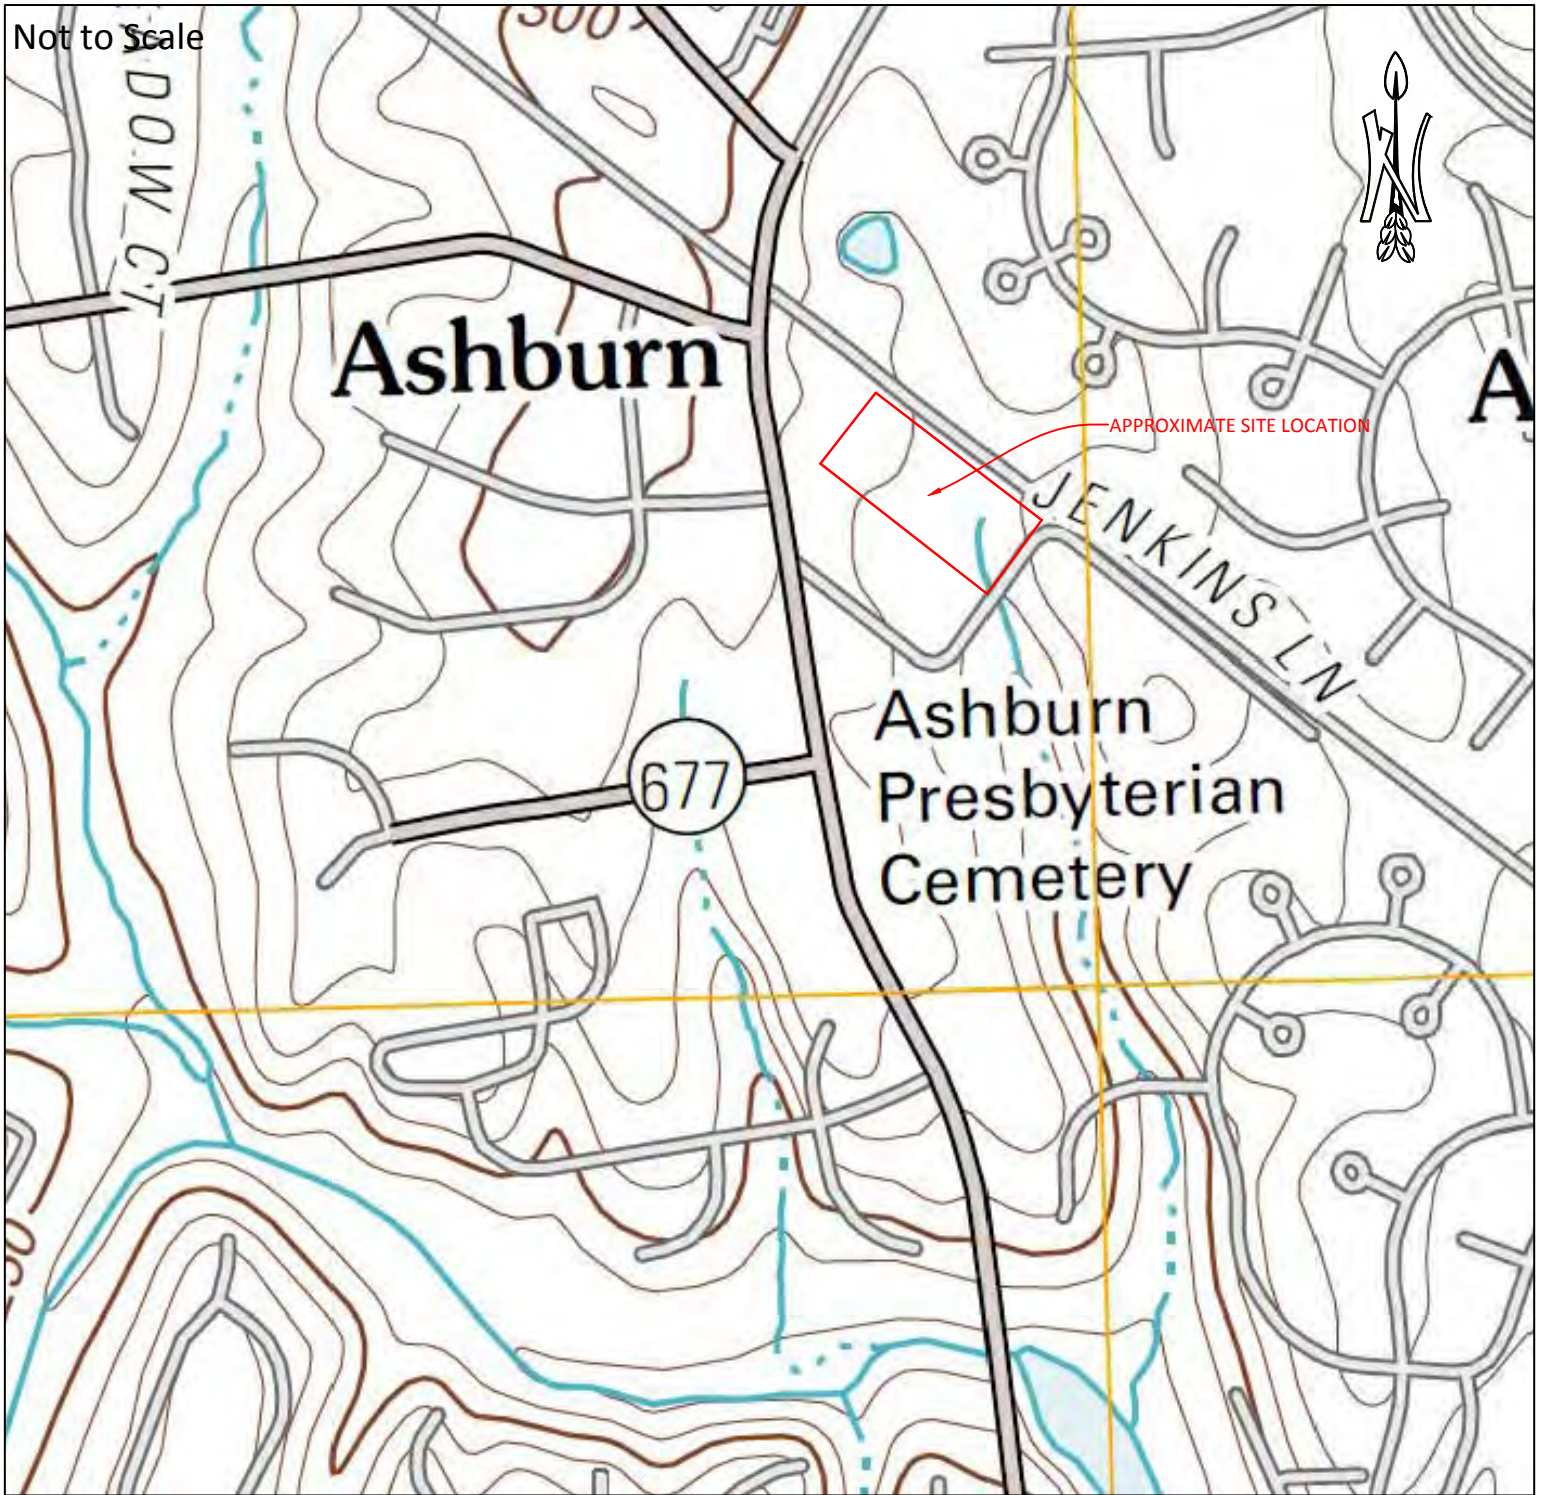

Not to Scale

**WETLAND DELINEATION**

TRAIL VIEW

PRINCE WILLIAM  
COUNTY, VA

JULY 2016

**ENVIRONMENTAL**  
**13996 PARKEAST CIRCLE**  
**SUITE 101**  
**CHANTILLY, VIRGINIA**  
**20151**

**FIGURE 1**

SITE LOCATION MAP

SOURCE: GOOGLE MAPS

TNT PROJECT NO: 486

Not to Scale

**WETLAND DELINEATION**

TRAIL VIEW

LOUDOUN COUNTY, VA

JULY 2016

**ENVIRONMENTAL**  
**13996 PARKEAST CIRCLE**  
**SUITE 101**  
**CHANTILLY, VIRGINIA**  
**20151**

**FIGURE 2**

USGS TOPOGRAPHIC MAP

STERLING, VA QUADRANGLE  
MAP (2011)

TNT PROJECT NO: 486