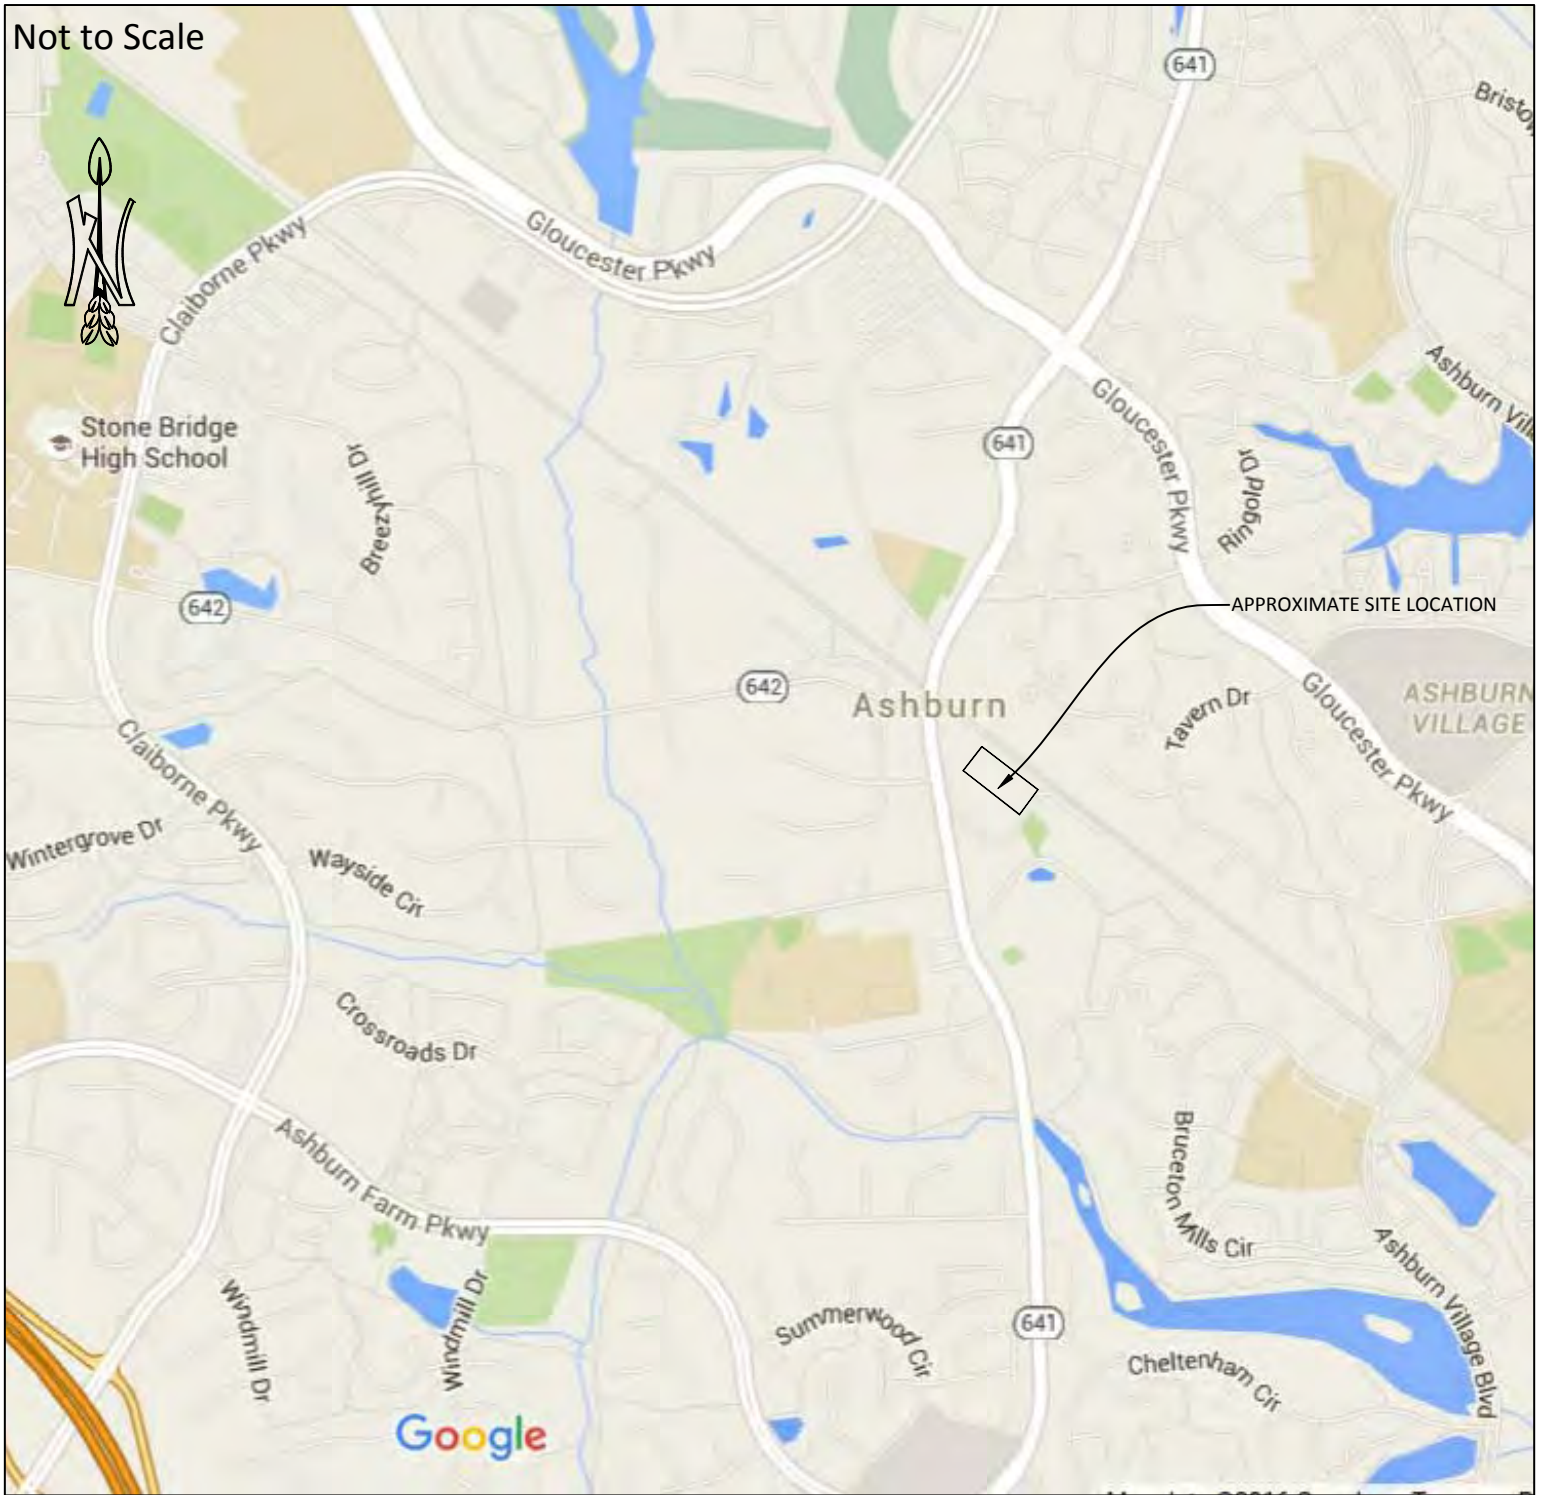

Not to Scale

**WETLAND DELINEATION**

TRAIL VIEW

PRINCE WILLIAM  
COUNTY, VA

JULY 2016

**ENVIRONMENTAL**  
**13996 PARKEAST CIRCLE**  
**SUITE 101**  
**CHANTILLY, VIRGINIA**  
**20151**

**FIGURE 1**

SITE LOCATION MAP

SOURCE: GOOGLE MAPS

TNT PROJECT NO: 486

Not to Scale

**WETLAND DELINEATION**

TRAIL VIEW

LOUDOUN COUNTY, VA

JULY 2016

**ENVIRONMENTAL**  
**13996 PARKEAST CIRCLE**  
**SUITE 101**  
**CHANTILLY, VIRGINIA**  
**20151**

**FIGURE 2**

USGS TOPOGRAPHIC MAP

STERLING, VA QUADRANGLE  
MAP (2011)

TNT PROJECT NO: 486