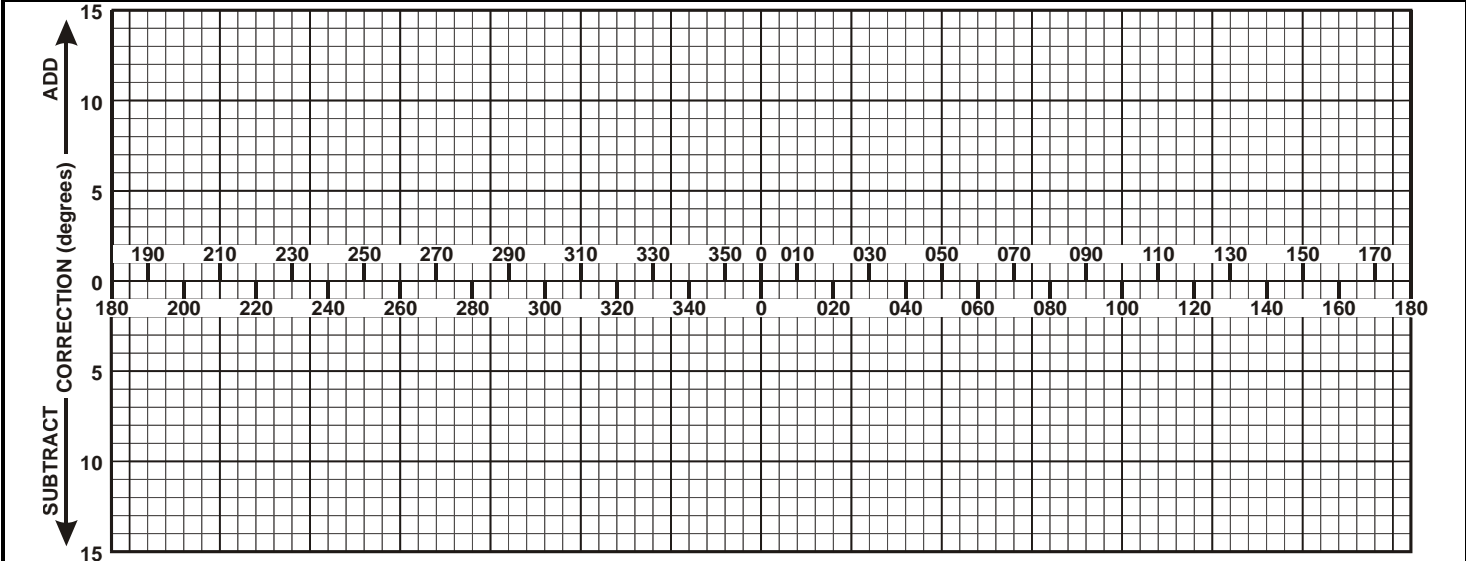

FREQUENCY: _____