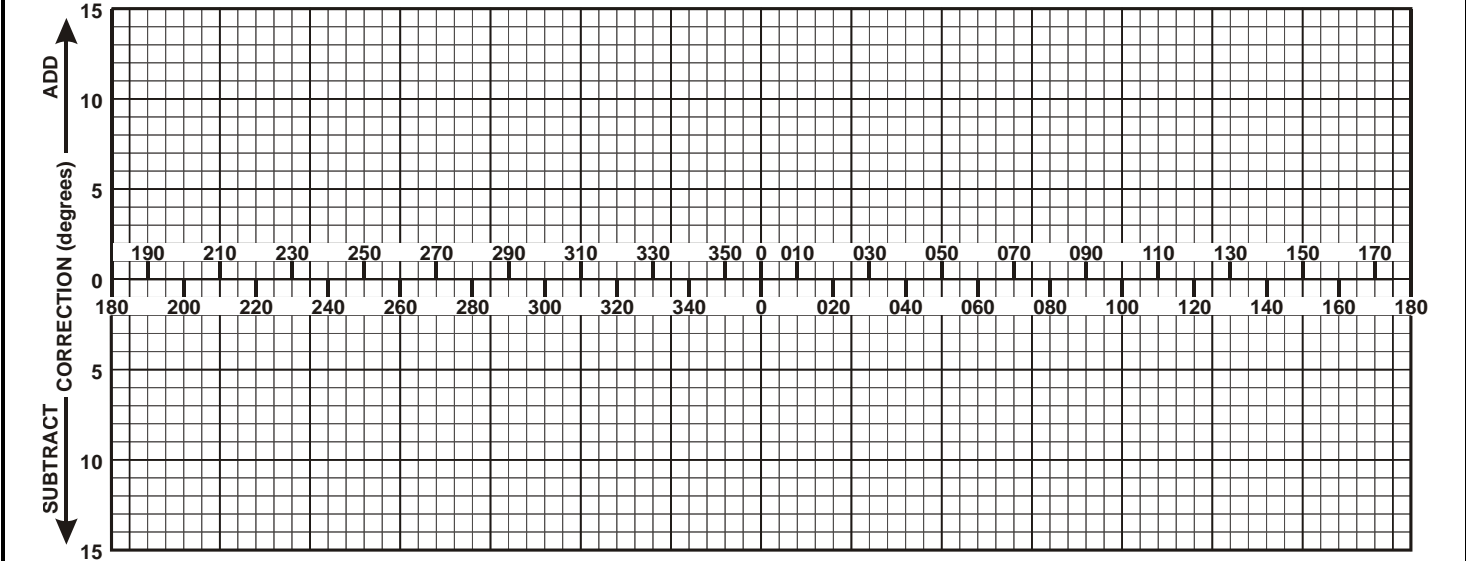

**DEPARTMENT OF HOMELAND SECURITY
U.S. Coast Guard
MF/HF Automatic Direction Finder Calibration Chart
For MF and HF Direction Finder Deviation**

UNIT: _____ DATE: _____ D/F TYPE: _____ SERIAL NUMBER: _____

CONDUCTED BY: _____ APPROVED BY (COMMANDING OFFICER): _____

FREQUENCY: _____