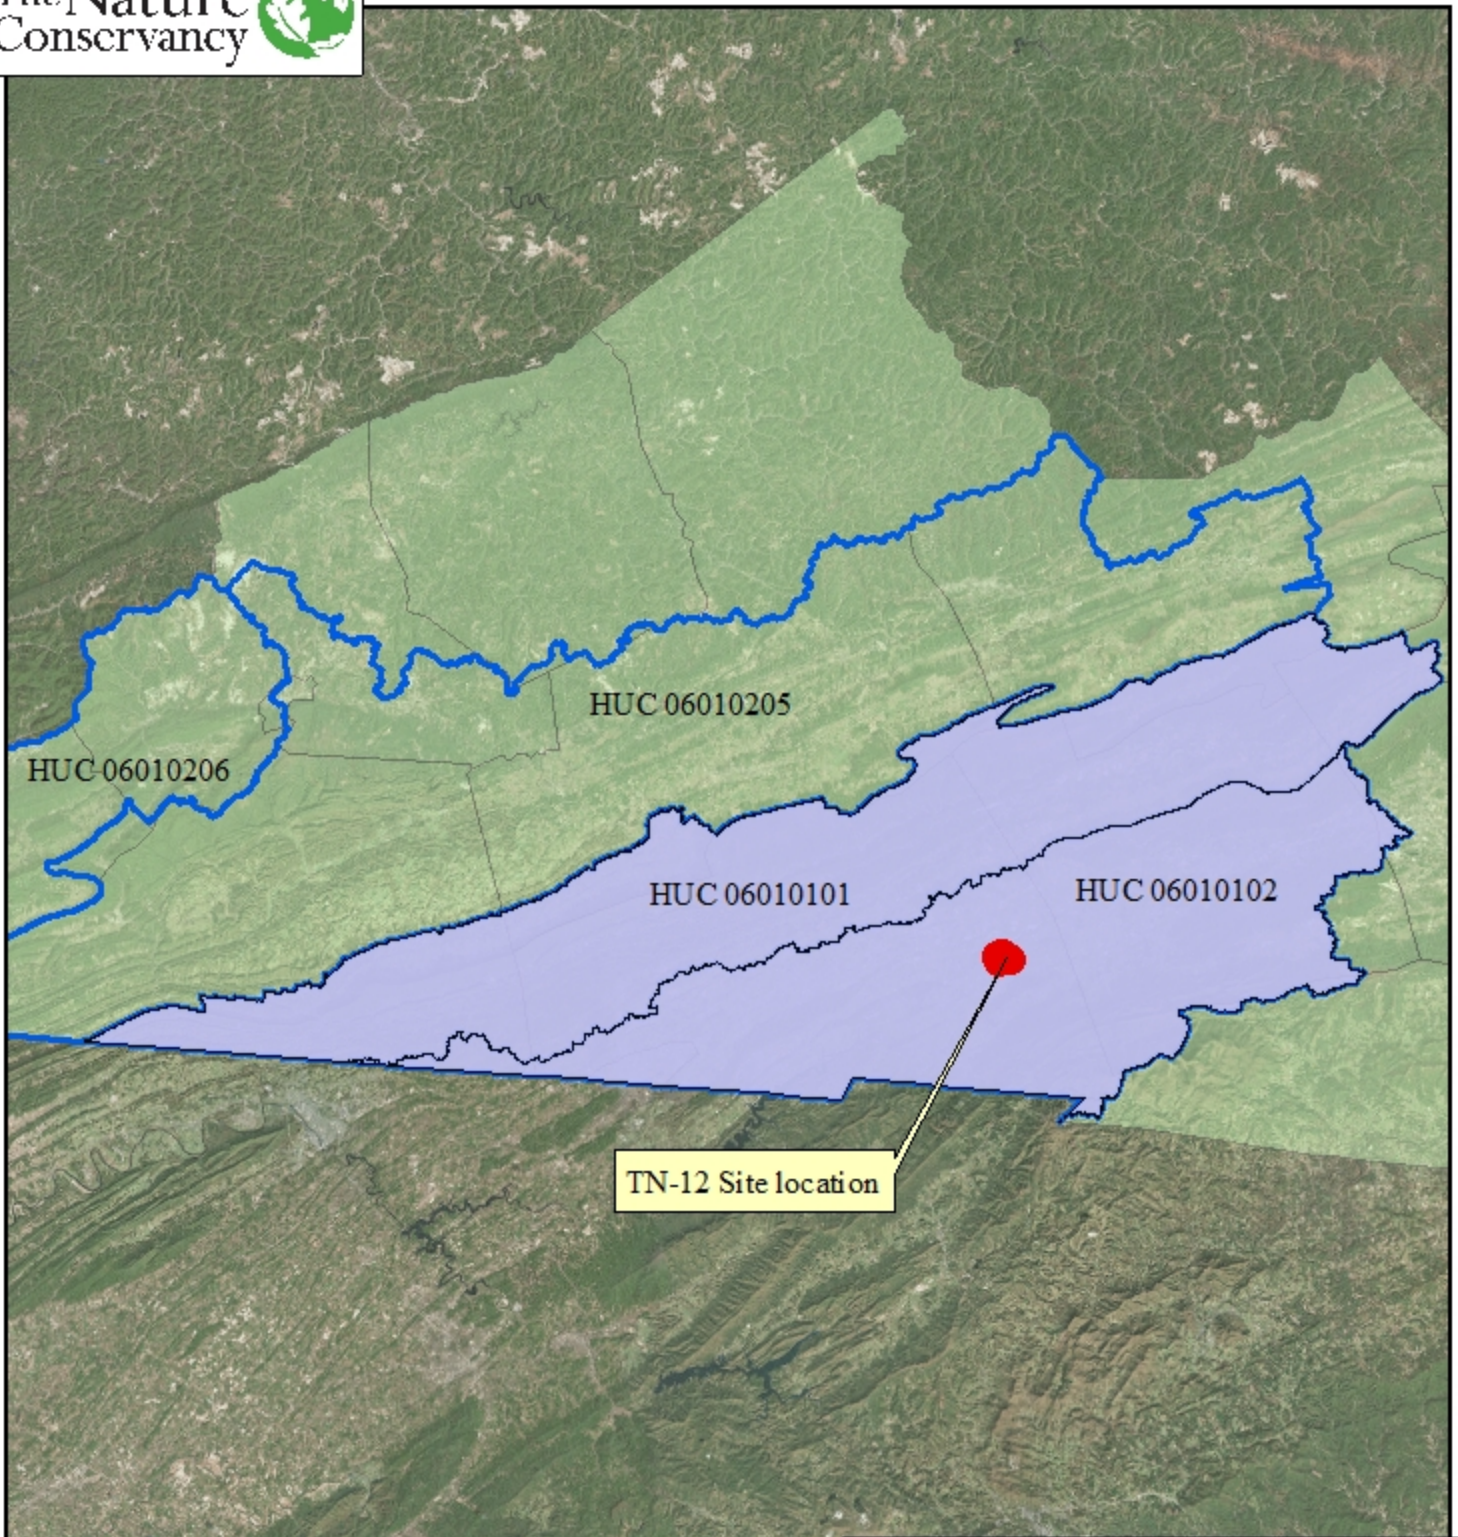

TN-12 Service Area

TN-12 Site location

0 5 10 20 Miles

	Property
	Geographic Service Area HUC 06010101 and 06010102
	Other Tennessee basin HUCs not in GSA
	Virginia counties

Produced by TNC-VA (KR 2017)

Other Tennessee basin HUCs not in GSA