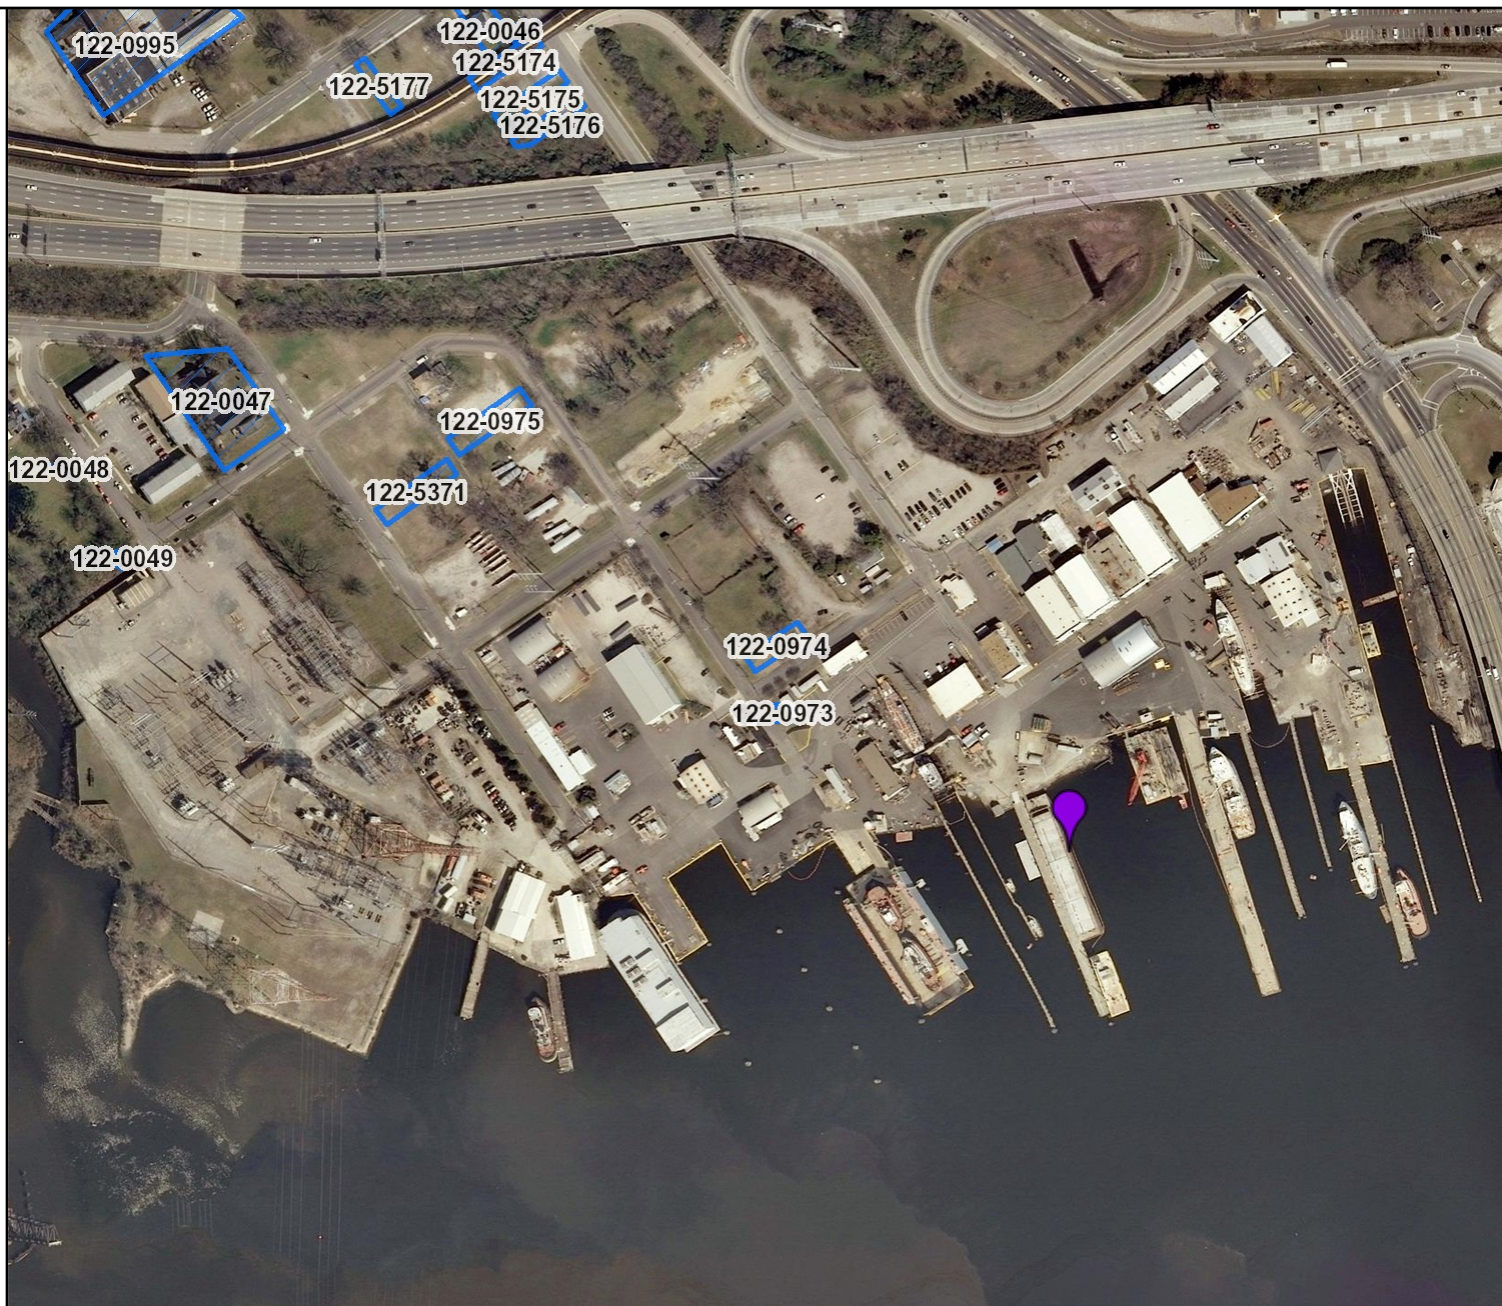

Legend

- Architecture Resources
- Architecture Labels
- Individual Historic District Properties
- Archaeological Resources
- Archaeology Labels
- USGS GIS Place names
- County Boundaries

* purple peg is approx location of project

Feet

Title: Lyon Shipyard NAO-2009-05001

Date: 2/9/2017

DISCLAIMER: Records of the Virginia Department of Historic Resources (DHR) have been gathered over many years from a variety of sources and the representation depicted is a cumulative view of field observations over time and may not reflect current ground conditions. The map is for general information purposes and is not intended for engineering, legal or other site-specific uses. Map may contain errors and is provided "as-is". More information is available in the DHR Archives located at DHR's Richmond office.