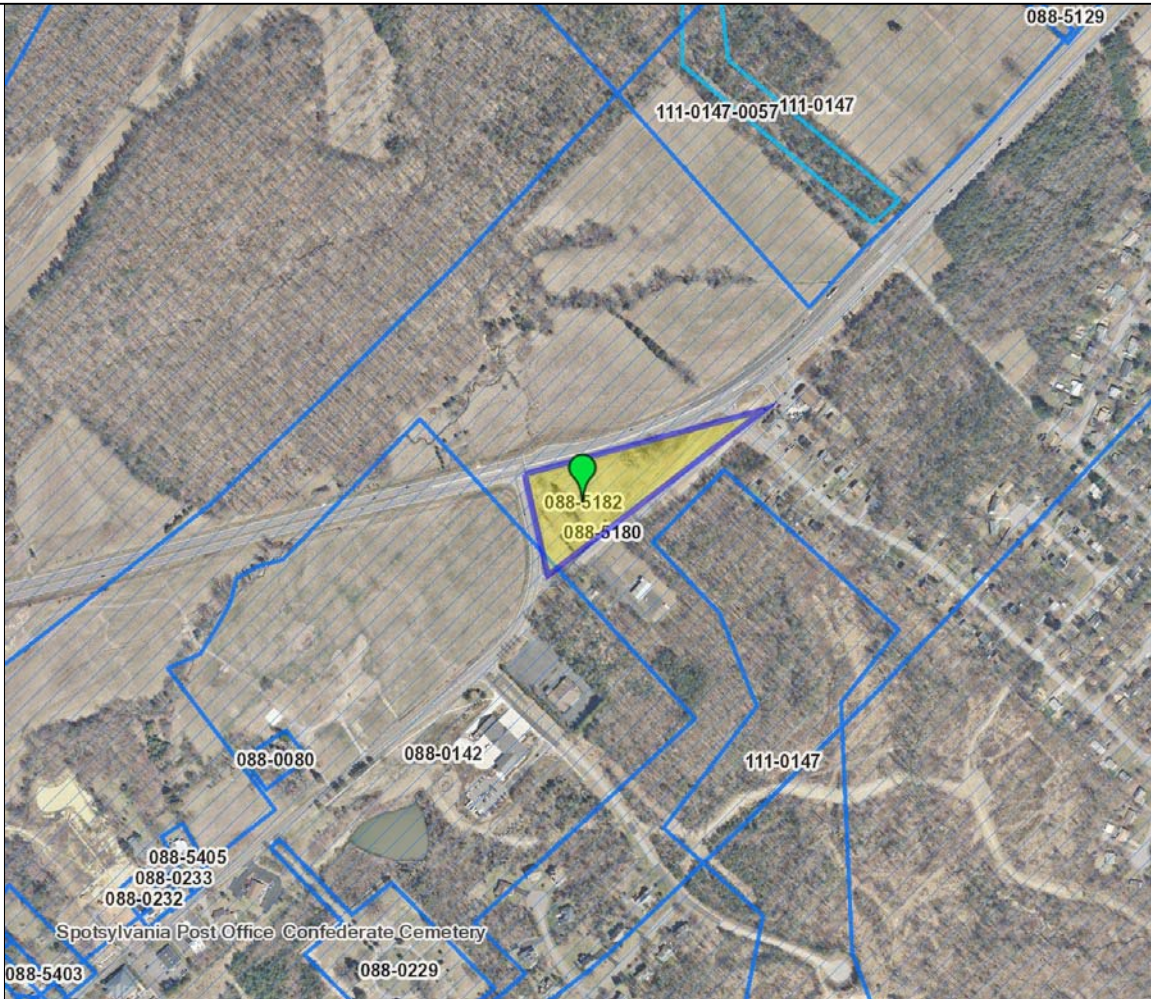

Legend

- Architecture Resources
- Architecture Labels
- Individual Historic District Properties
- USGS GIS Place names
- County Boundaries

Feet

Title: Triatch

Date: 12/11/2017

DISCLAIMER: Records of the Virginia Department of Historic Resources (DHR) have been gathered over many years from a variety of sources and the representation depicted is a cumulative view of field observations over time and may not reflect current ground conditions. The map is for general information purposes and is not intended for engineering, legal or other site-specific uses. Map may contain errors and is provided "as-is". More information is available in the DHR Archives located at DHR's Richmond office.

Notice if AE sites: Locations of archaeological sites may be sensitive the National Historic Preservation Act (NHPA), and the Archaeological Resources Protection Act (ARPA) and Code of Virginia §2.2-3705.7 (10). Release of precise locations may threaten archaeological sites and historic resources.