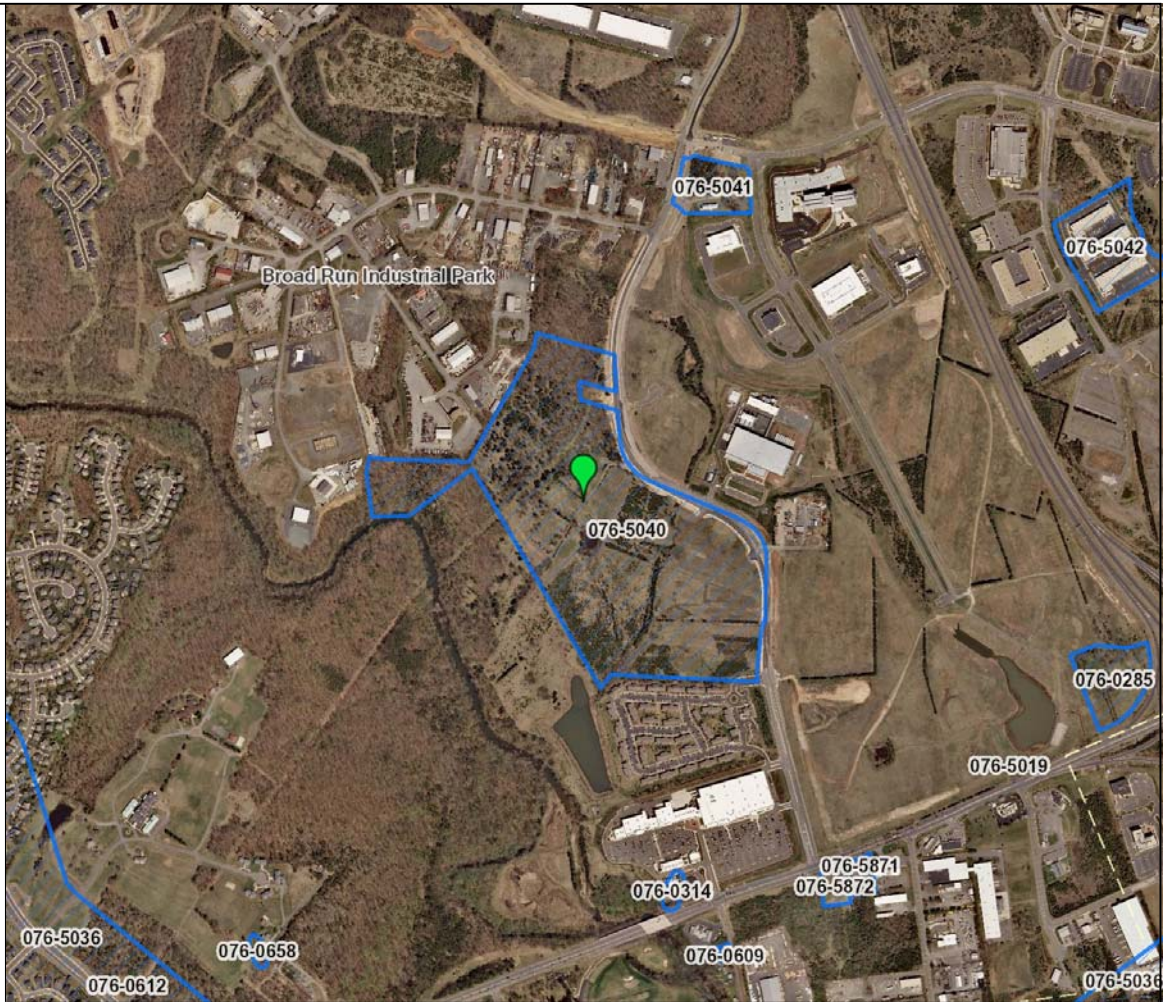

Legend

-  Architecture Resources
-  Architecture Labels
-  Individual Historic District Properties
-  USGS GIS Place names
-  County Boundaries

Feet

Title: Avanti

Date: 12/6/2017

DISCLAIMER: Records of the Virginia Department of Historic Resources (DHR) have been gathered over many years from a variety of sources and the representation depicted is a cumulative view of field observations over time and may not reflect current ground conditions. The map is for general information purposes and is not intended for engineering, legal or other site-specific uses. Map may contain errors and is provided "as-is". More information is available in the DHR Archives located at DHR's Richmond office.

Notice if AE sites: Locations of archaeological sites may be sensitive the National Historic Preservation Act (NHPA), and the Archaeological Resources Protection Act (ARPA) and Code of Virginia §2.2-3705.7 (10). Release of precise locations may threaten archaeological sites and historic resources.