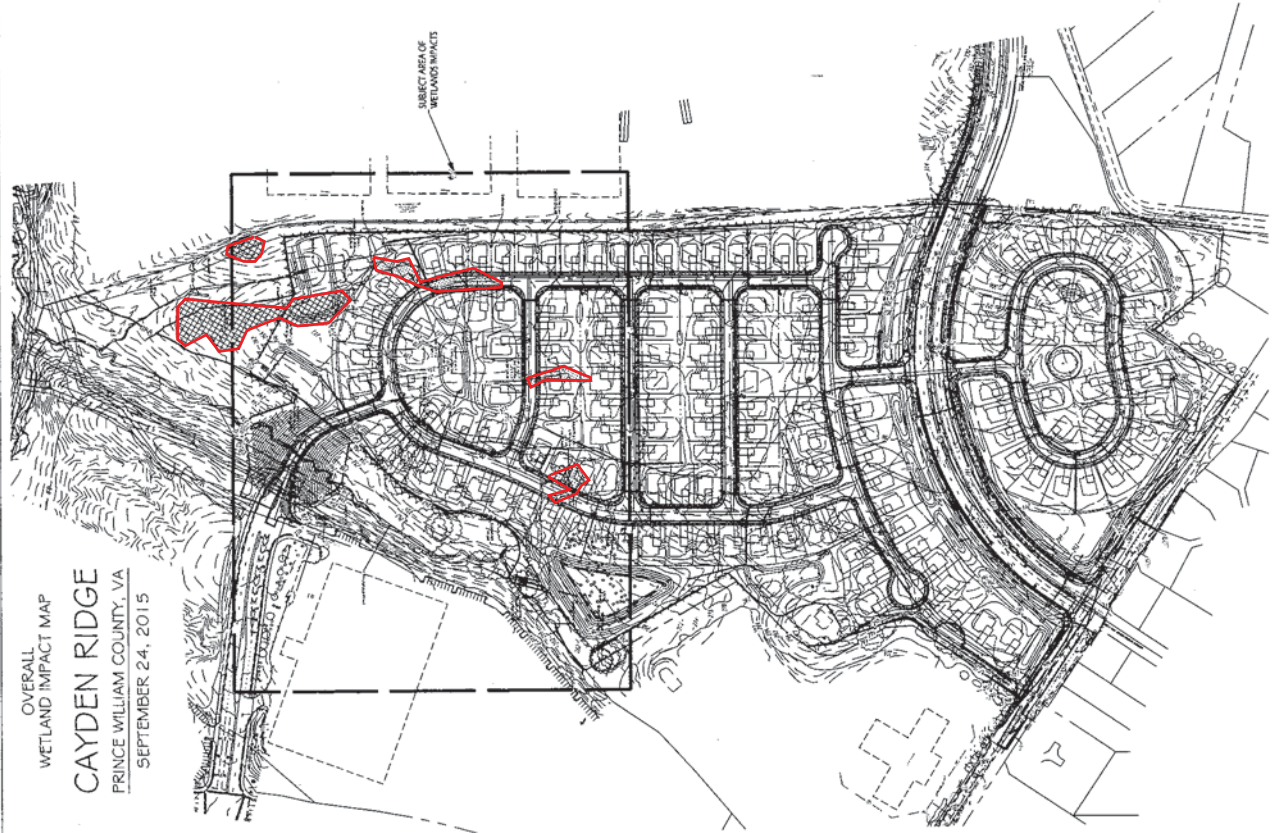

Scale: Not to Scale

Date: USGS Quadrangle 2013

JEI Enterprises, LLC
Passage Creek Environmental
 221 Lower Valley Road
 Strasburg, VA 22657
 540-313-6282
jirre@passagecreekenv.com

USGS Quadrangle Map
Kline Property
 38.748602 N / -77.444646 W
 Manassas/Independent Hill USGS Quadrangles
 Prince William County, VA

LEGEND:

STREAM

IMPACTED STREAM

IMPACTED WETLAND

WETLANDS AND STREAMS SHOWN
HEREON HAVE BEEN FIELD VERIFIED
BY PASSAGE CREEK ENVIRONMENTAL.

SMITH
ENGINEERING
14011 Boggs Drive, Suite 205 Chantilly, Virginia 20151 703.596.6204